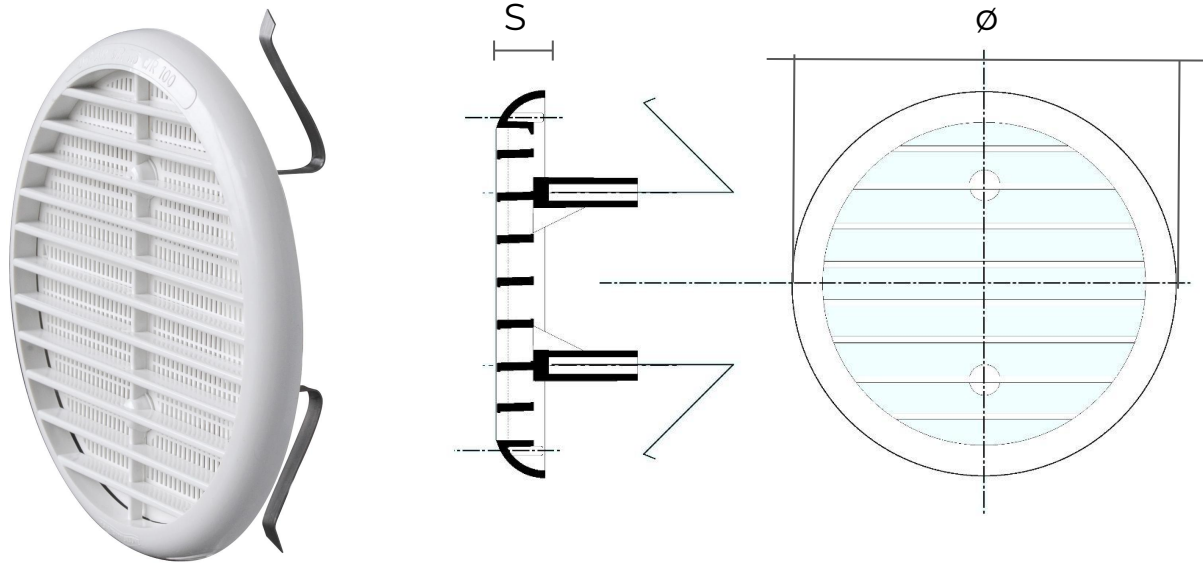

Description: Universal flat flaps ventilation grille with springs

Material: ABS plastic

Colour: TUO125B White - TUO125M Brown - TUOR125B White - TUOR125M Brown

Features: Round self-adjusting ventilation grille with flat flaps and fixing springs for holes from Ø 80 mm to Ø 125 mm, to be installed indoors.

Round self-adjusting grilles with springs and flat flaps

Item	Ø mm external	S mm	Insect screen	Hole Ø mm min	Hole Ø mm max	Pass Air cm ²
TUO160B	175	14		125	160	150
TUO160M	175	14		125	160	150
TUOR160B	175	14	✓	125	160	135
TUOR160M	175	14	✓	125	160	135

Description: Universal flat flaps ventilation grille with springs

Material: ABS plastic

Colour: TUO160B White - TUO160M Brown - TUOR160B White - TUOR160M Brown

Features: Round self-adjusting ventilation grille with flat flaps and fixing springs for holes from Ø 125 mm to Ø 160 mm, to be installed indoors.

Round self-adjusting grilles with springs and flat flaps

Item	Ø mm external	S mm	Insect screen	Hole Ø mm min	Hole Ø mm max	Pass Air cm ²
TUO200B	235	17		165	220	255
TUO200M	235	17		165	220	255
TUOR200B	235	17	✓	165	220	200
TUOR200M	235	17	✓	165	220	200