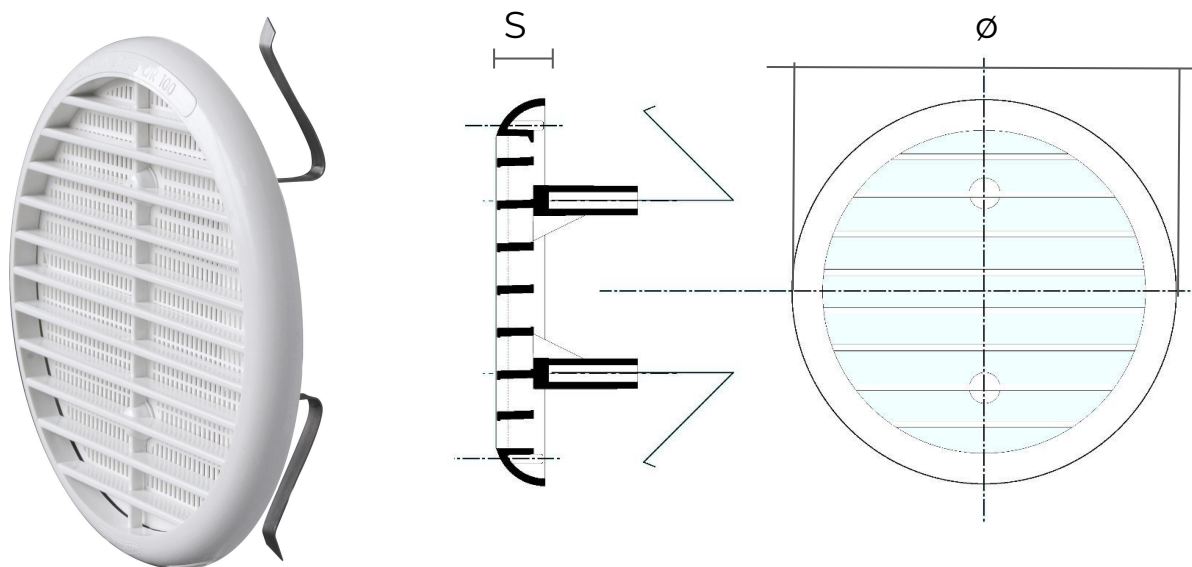

Round self-adjusting grilles with springs and flat flaps

Item	Ø mm external	S mm	Insect screen	Hole Ø mm min	Hole Ø mm max	Pass Air cm ²
TUO125B	135	14		80	125	115
TUO125M	135	14		80	125	115
TUOR125B	135	14	✓	80	125	100
TUOR125M	135	14	✓	80	125	100

Description: Universal flat flaps ventilation grille with springs

Material: ABS plastic

Colour: TUO125B White - TUO125M Brown - TUOR125B White - TUOR125M Brown

Features: Round self-adjusting ventilation grille with flat flaps and fixing springs for holes from Ø 80 mm to Ø 125 mm, to be installed indoors.

Round self-adjusting grilles with springs and flat flaps

Item	Ø mm external	S mm	Insect screen	Hole Ø mm min	Hole Ø mm max	Pass Air cm ²
TUO160B	175	14		125	160	150
TUO160M	175	14		125	160	150
TUOR160B	175	14	✓	125	160	135
TUOR160M	175	14	✓	125	160	135

Description: Universal flat flaps ventilation grille with springs

Material: ABS plastic

Colour: TUO160B White - TUO160M Brown - TUOR160B White - TUOR160M Brown

Features: Round self-adjusting ventilation grille with flat flaps and fixing springs for holes from Ø 125 mm to Ø 160 mm, to be installed indoors.