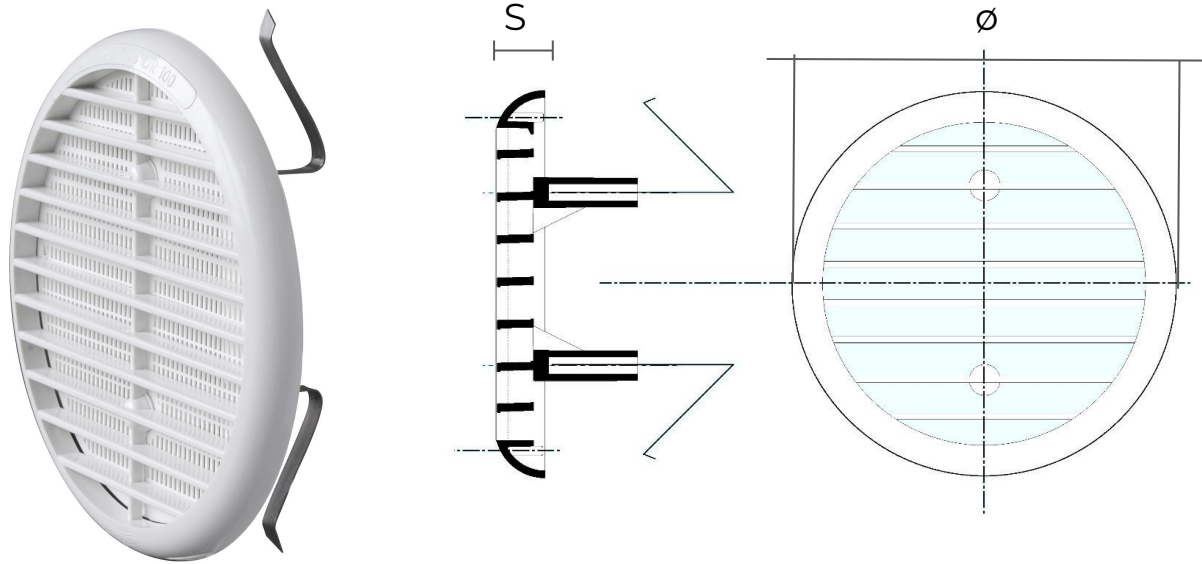

Round self-adjusting grilles with springs and flat flaps

Item	Ø mm external	S mm	Insect screen	Hole Ø mm min	Hole Ø mm max	Pass Air cm ²
TUO160B	175	14		125	160	150
TUO160M	175	14		125	160	150
TUOR160B	175	14	✓	125	160	135
TUOR160M	175	14	✓	125	160	135

Description: Universal flat flaps ventilation grille with springs

Material: ABS plastic

Colour: TUO160B White - TUO160M Brown - TUOR160B White - TUOR160M Brown

Features: Round self-adjusting ventilation grille with flat flaps and fixing springs for holes from Ø 125 mm to Ø 160 mm, to be installed indoors.

Round self-adjusting grilles with springs and flat flaps

Item	Ø mm external	S mm	Insect screen	Hole Ø mm min	Hole Ø mm max	Pass Air cm ²
TUO200B	235	17		165	220	255
TUO200M	235	17		165	220	255
TUOR200B	235	17	✓	165	220	200
TUOR200M	235	17	✓	165	220	200

Description: Universal flat flaps ventilation grille with springs

Material: ABS plastic

Colour: TUO2000B White - TUO200M Brown - TUOR200B White - TUOR200M Brown

Features: Round self-adjusting ventilation grille with flat flaps and fixing springs for holes from Ø 165 mm to Ø 220 mm, to be installed indoors.