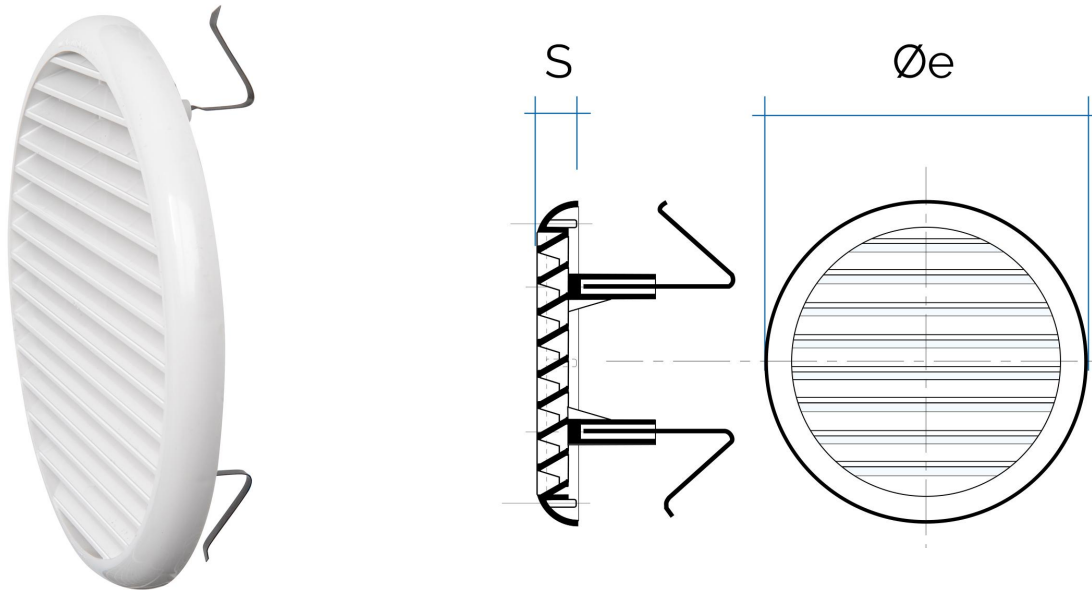

Round self-adjusting grilles with springs

Item	Ø mm external	S mm	Hole Ø mm min	Hole Ø mm max	Pass Air cm ²
TUR200B	235	17	165	220	220
TUR200M	235	17	165	220	220
TUR200CR	235	17	165	220	220
TUR200RAN	235	17	165	220	220

Description: Universal ventilation grille with insect screen and fixing springs

Material: ABS plastic

Colour: TUR200B White - TUR200M Brown - TUR200CR Chrome - TUR200RAN Shining copper effect

Features: Round self-adjusting ventilation grille including insect screen and fixing springs for holes from Ø 165 mm to Ø 220 mm, which can be installed both indoors and outdoors.

Round self-adjusting grilles with springs

Item	Ø mm external	S mm	Hole Ø mm min	Hole Ø mm max	Pass Air cm ²
TU250B	270	21	220	260	330
TU250M	270	21	220	260	330

Description: Universal ventilation grille with fixing springs

Material: ABS plastic

Colour: TU250B White - TU250M Brown

Features: Round self-adjusting ventilation grille including fixing springs for holes from Ø 220 mm to Ø 260 mm, which can be installed both indoors and outdoors.