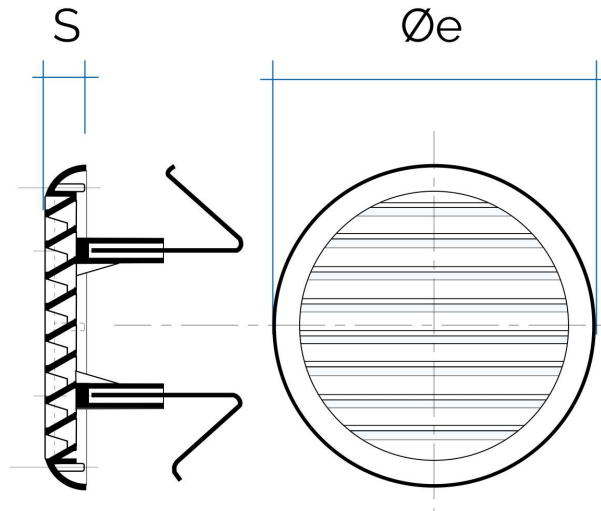

Round self-adjusting grilles with springs

Item	Ø mm external	S mm	Hole Ø mm min	Hole Ø mm max	Pass Air cm²
TUR250B	270	21	220	260	210
TUR250M	270	21	220	260	210

Description: Universal ventilation grille with insect screen and fixing springs

Material: ABS plastic

Colour: TUR250B White - TUR250M Brown

Features: Round self-adjusting ventilation grille including insect screen and fixing springs for holes from Ø 220 mm to Ø 260 mm, which can be installed both indoors and outdoors.