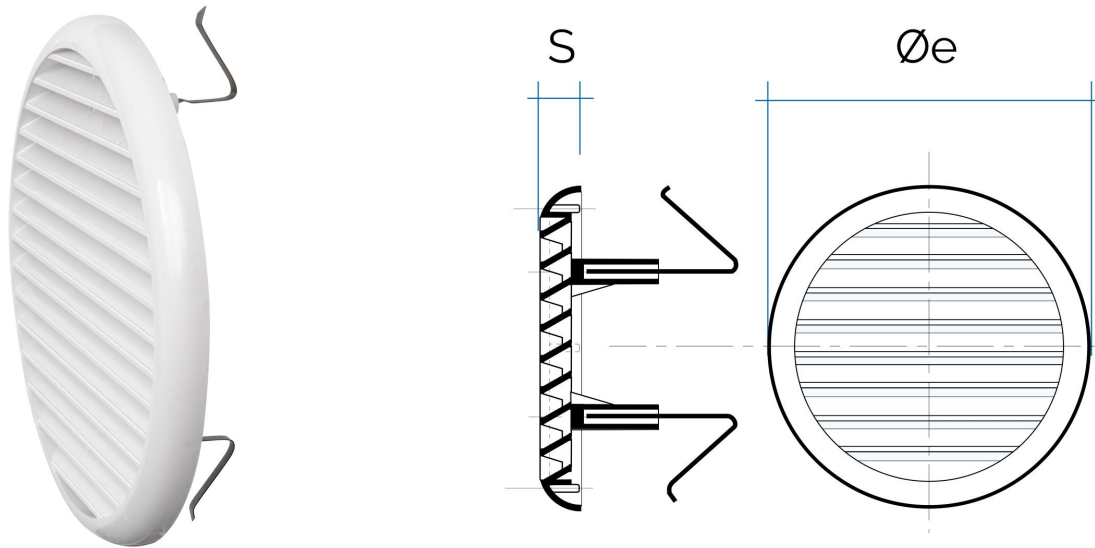

Round self-adjusting grilles with springs

Item	Ø mm external	S mm	Hole Ø mm min	Hole Ø mm max	Pass Air cm ²
TU200B	235	17	165	220	220
TU200M	235	17	165	220	220
TU200CR	235	17	165	220	220
TU200RAN	235	17	165	220	220

Description: Universal ventilation grille with fixing springs

Material: ABS plastic

Colour: TU200B White - TU200M Brown - TU200CR Chrome - TU200RAN Shining copper effect

Features: Round self-adjusting ventilation grille including fixing springs for holes from Ø 165 mm to Ø 220 mm, which can be installed both indoors and outdoors.

Round self-adjusting grilles with springs

Item	Ø mm external	S mm	Hole Ø mm min	Hole Ø mm max	Pass Air cm ²
TUR200B	235	17	165	220	220
TUR200M	235	17	165	220	220
TUR200CR	235	17	165	220	220
TUR200RAN	235	17	165	220	220

Description: Universal ventilation grille with insect screen and fixing springs

Material: ABS plastic

Colour: TUR200B White - TUR200M Brown - TUR200CR Chrome - TUR200RAN Shining copper effect

Features: Round self-adjusting ventilation grille including insect screen and fixing springs for holes from Ø 165 mm to Ø 220 mm, which can be installed both indoors and outdoors.