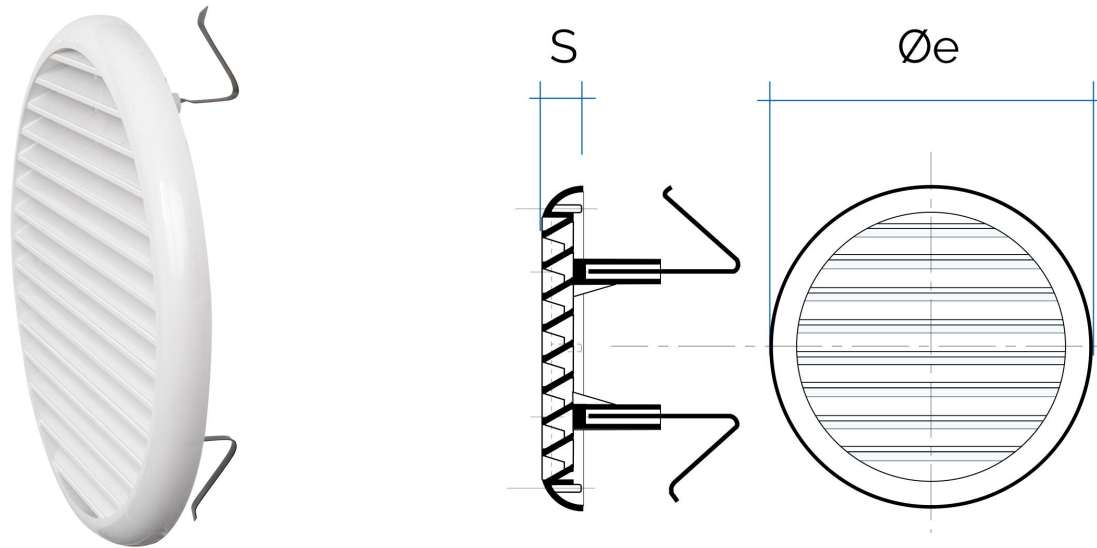

Round self-adjusting grilles with springs

Item	Ø mm external	S mm	Hole Ø mm min	Hole Ø mm max	Pass Air cm ²
TU200B	235	17	165	220	220
TU200M	235	17	165	220	220
TU200CR	235	17	165	220	220
TU200RAN	235	17	165	220	220

Description: Universal ventilation grille with fixing springs

Material: ABS plastic

Colour: TU200B White - TU200M Brown - TU200CR Chrome - TU200RAN Shining copper effect

Features: Round self-adjusting ventilation grille including fixing springs for holes from Ø 165 mm to Ø 220 mm, which can be installed both indoors and outdoors.

Round self-adjusting grilles with springs

Item	Ø mm external	S mm	Hole Ø mm min	Hole Ø mm max	Pass Air cm ²
TUR200B	235	17	165	220	220
TUR200M	235	17	165	220	220
TUR200CR	235	17	165	220	220
TUR200RAN	235	17	165	220	220

Description: Universal ventilation grille with insect screen and fixing springs

Material: ABS plastic

Colour: TUR200B White - TUR200M Brown - TUR200CR Chrome - TUR200RAN Shining copper effect

Features: Round self-adjusting ventilation grille including insect screen and fixing springs for holes from Ø 165 mm to Ø 220 mm, which can be installed both indoors and outdoors.