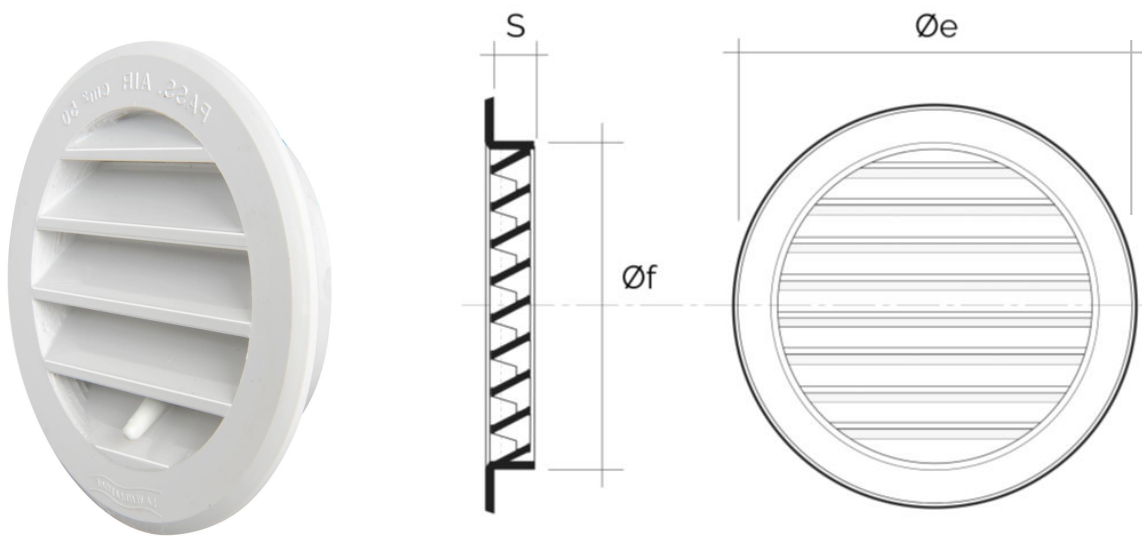

Recessed mounting round grilles

Item	Ø e mm	S mm	Insect screen	Hole Ø f mm	Pass Air cm ²
T8B	96	16		77	50
T8M	96	16		77	50
T8RB	96	16	✓	77	50
T8RM	96	16	✓	77	50
T8RRAN	96	16	✓	77	50

Description: Recessed mounting round ventilation grille

Material: ABS plastic

Colour: T8B White - T8M Brown - T8RB White - T8RM Brown - T8RRAN Shining copper effect

Features: Round recessed ventilation grille for Ø 80 mm hole, which can be installed both indoors and outdoors.

Recessed mounting round grilles

Item	Ø e mm	S mm	Insect screen	Adjustable air flow	Hole Ø f mm	Pass Air cm ²
T8DB	96	16		✓	77	25
T8DM	96	16		✓	77	25
T8DRB	96	16	✓	✓	77	25
T8DRM	96	16	✓	✓	77	25

Description: Recessed mounting round ventilation grille

Material: ABS plastic

Colour: T8DB White - T8DM Brown - T8DRB White - T8DRM Brown

Features: Round recessed ventilation grille for Ø 80 mm hole, including adjustable air flow by knob. Suitable for both indoors and outdoors installation.