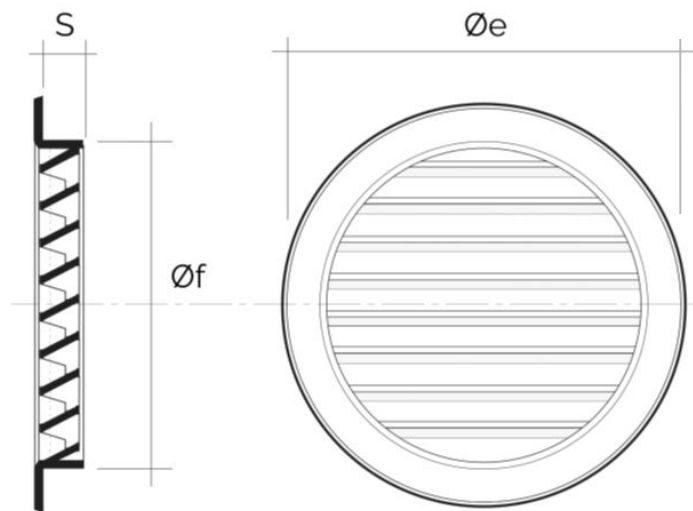

Recessed mounting round grilles

Item	Ø e mm	S mm	Insect screen	Adjustable air flow	Cords	Hole Ø f mm	Pass Air cm²
T8DSB	96	16		✓	✓	77	25
T8DSM	96	16		✓	✓	77	25
T8DSRB	96	16	✓	✓	✓	77	25
T8DSRM	96	16	✓	✓	✓	77	25

Description: Recessed mounting round ventilation grille

Material: ABS plastic

Colour: T8DSB White - T8DSM Brown - T8DSRB White - T8DSRM Brown

Features: Round recessed ventilation grille for Ø 80 mm hole, including cords which allow remote adjustment of the air flow. Suitable for both indoors and outdoors installation.