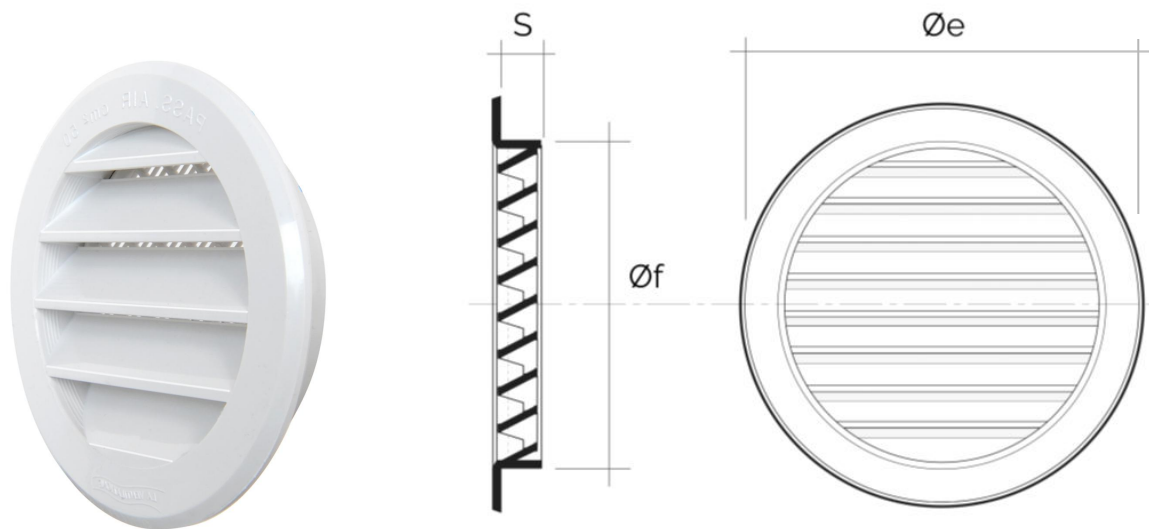

Recessed mounting round grilles

Item	Ø e mm	S mm	Insect screen	Hole Ø f mm	Pass Air cm ²
T8B	96	16		77	50
T8M	96	16		77	50
T8RB	96	16	✓	77	50
T8RM	96	16	✓	77	50
T8RRAN	96	16	✓	77	50

Description: Recessed mounting round ventilation grille

Material: ABS plastic

Colour: T8B White - T8M Brown - T8RB White - T8RM Brown - T8RRAN Shining copper effect

Features: Round recessed ventilation grille for Ø 80 mm hole, which can be installed both indoors and outdoors.

Recessed mounting round grilles

Item	Ø e mm	S mm	Insect screen	Adjustable air flow	Hole Ø f mm	Pass Air cm ²
T8DB	96	16		✓	77	25
T8DM	96	16		✓	77	25
T8DRB	96	16	✓	✓	77	25
T8DRM	96	16	✓	✓	77	25

Description: Recessed mounting round ventilation grille

Material: ABS plastic

Colour: T8DB White - T8DM Brown - T8DRB White - T8DRM Brown

Features: Round recessed ventilation grille for Ø 80 mm hole, including adjustable air flow by knob. Suitable for both indoors and outdoors installation.