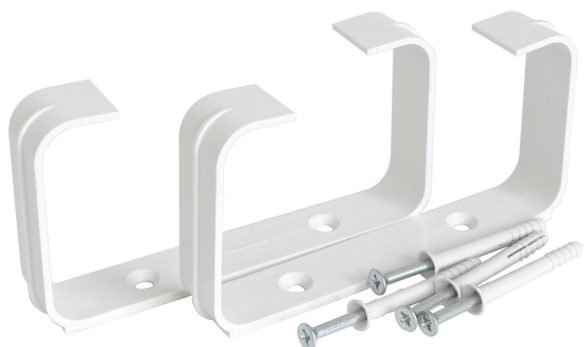

## White duct system

Compliant with UNI EN 7129-3:2015 regulation of "exhalation channels" for cooker hoods.

Item	Colour	BxH mm	S mm	Screws and plugs
<b>STV2126B</b>	white	120x60	20	✓
<b>STV2157B</b>	white	150x70	22	✓
<b>STV2229B</b>	white	220x90	22	✓

**Description:** 2 rectangular pipe brackets with screws and plugs

**Material:** ABS plastic

**Features:** The rectangular pipe holder brackets are complete with 5x45 cm screws and plugs for fixing. They are part of the ducted ventilation system which allows a rapid evacuation of vapors (max 80°C) and unpleasant odors from environments such as the kitchen or bathrooms and a healthy exchange of air.