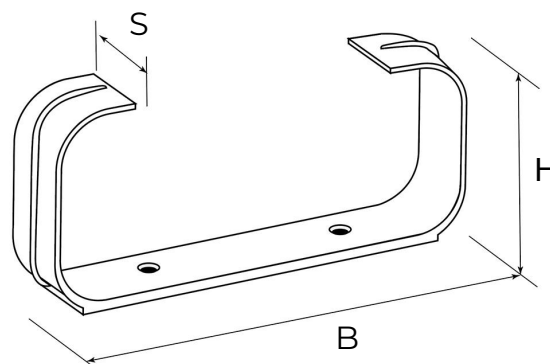

## White duct system

Compliant with UNI EN 7129-3:2015 regulation of "exhalation channels" for cooker hoods.

Item	Colour	BxH mm	S mm	Screws and plugs
<b>STV2126B</b>	white	120x60	20	✓
<b>STV2157B</b>	white	150x70	22	✓
<b>STV2229B</b>	white	220x90	22	✓

**Description:** 2 rectangular pipe brackets with screws and plugs

**Material:** ABS plastic

**Features:** The rectangular pipe holder brackets are complete with 5x45 cm screws and plugs for fixing. They are part of the ducted ventilation system which allows a rapid evacuation of vapors (max 80°C) and unpleasant odors from environments such as the kitchen or bathrooms and a healthy exchange of air.