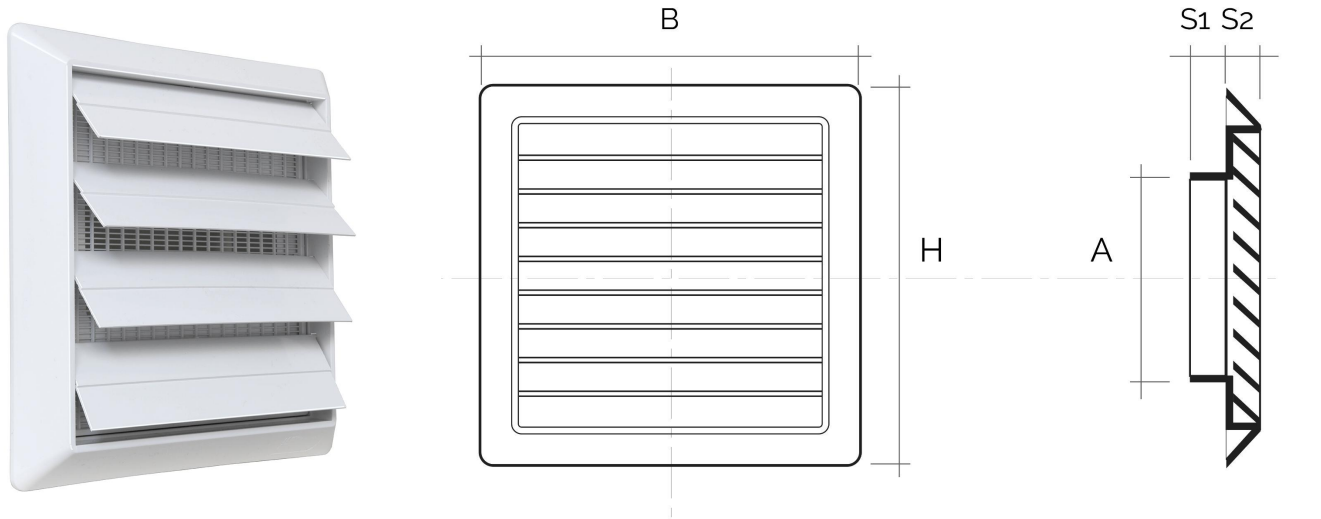

## Square grilles with spigots and pressure-relief flaps

Item	BxH mm	∅ A mm	S1 mm	S2 mm	Insect screen
<b>S19100B</b>	185x185	97	28	20	
<b>S19100RB</b>	185x185	97	28	20	✓

**Description:** Recessed mounting square ventilation grille

**Material:** ABS plastic

**Colour:** White

**Features:** Recessed mounting square ventilation grille with pressure-relief flaps. including ∅ 97 mm inlet and suitable for ∅ 100 mm pipe.