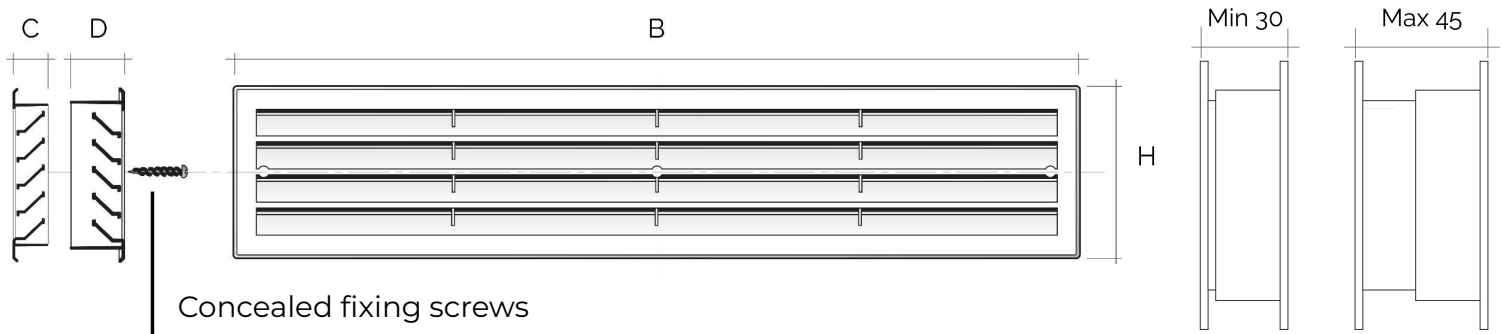

Telescopic grilles for doors

Item	BxH mm	Pass Air cm ²	Thickness min-max mm	C mm	D mm	Hole mm
PT489B	480x98	250	30-45	18	32	448x82
PT489M	480x98	250	30-45	18	32	448x82
PT489N	480x98	250	30-45	18	32	448x82

Description: Telescopic grilles for doors and panels

Material: ABS plastic

Colour: PT489B White - PT489M Brown - PT489N Black

Features: Grilles for doors and panels. For fixing it is necessary to couple the two grilles and screw them with the screws supplied up to the desired thickness. This saves you from drilling screw holes in the door.

Telescopic grilles for doors

Item	BxH mm	Pass Air cm ²	Thickness min-max mm	C mm	D mm	Hole mm
PTT459B	452x90	200	28-40	17	30	433x78
PTT459M	452x90	200	28-40	17	30	433x78
PTT459N	452x90	200	28-40	17	30	433x78