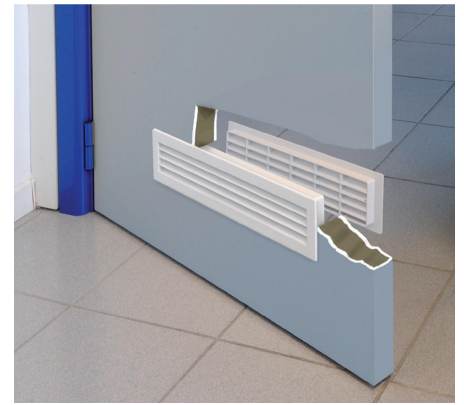

Telescopic grilles for doors

Item	BxH mm	Pass Air cm²	Thickness min-max mm	C mm	D mm	Hole mm
PTT459B	452x90	200	28-40	17	30	433x78
PTT459M	452x90	200	28-40	17	30	433x78
PTT459N	452x90	200	28-40	17	30	433x78

Description: Telescopic grilles for doors and panels

Material: ABS plastic

Colour: PTT489B White - PTT489M Brown - PTT489N Black

Features: Grilles for doors and panels. For fixing it is necessary to couple the two grilles and screw them with the screws supplied up to the desired Thickness. This saves you from drilling screw holes in the door.