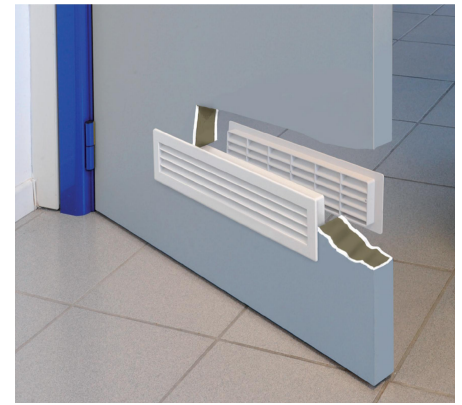

Telescopic grilles for doors

Item	BxH mm	Pass Air cm ²	Thickness min-max mm	C mm	D mm	Hole mm
PT489B	480x98	250	30-45	18	32	448x82
PT489M	480x98	250	30-45	18	32	448x82
PT489N	480x98	250	30-45	18	32	448x82

Description: Telescopic grilles for doors and panels

Material: ABS plastic

Colour: PT489B White - PT489M Brown - PT489N Black

Features: Grilles for doors and panels. For fixing it is necessary to couple the two grilles and screw them with the screws supplied up to the desired thickness. This saves you from drilling screw holes in the door.

Description: Telescopic grilles for doors and panels

Material: ABS plastic

Colour: PTT489B White - PTT489M Brown - PTT489N Black

Features: Grilles for doors and panels. For fixing it is necessary to couple the two grilles and screw them with the screws supplied up to the desired Thickness. This saves you from drilling screw holes in the door.

Description: Telescopic grilles for doors and panels

Material: ABS plastic

Colour: PTT489B White - PTT489M Brown - PTT489N Black

Features: Grilles for doors and panels with adjustable air flow. For fixing it is necessary to couple the two grilles and screw them with the screws supplied up to the desired Thickness.