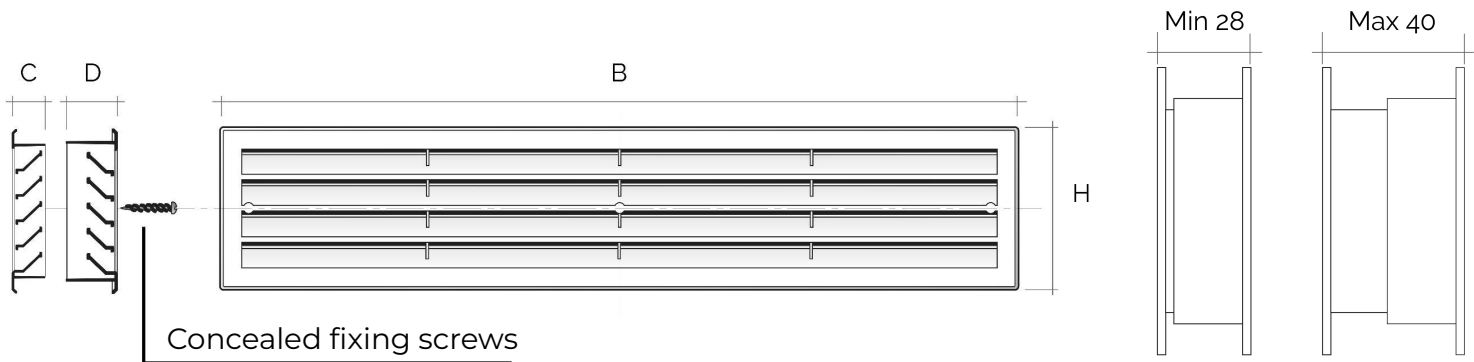

Description: Telescopic grilles for doors and panels

Material: ABS plastic

Colour: PTT489B White - PTT489M Brown - PTT489N Black

Features: Grilles for doors and panels. For fixing it is necessary to couple the two grilles and screw them with the screws supplied up to the desired Thickness. This saves you from drilling screw holes in the door.

Telescopic grilles for doors

Item	BxH mm	Pass Air cm ²	Thickness min-max mm	C mm	D mm	Hole mm
PTTD459B	452x90	200	28-40	17	30	433x78
PTTD459M	452x90	200	28-40	17	30	433x78
PTTD459N	452x90	200	28-40	17	30	433x78