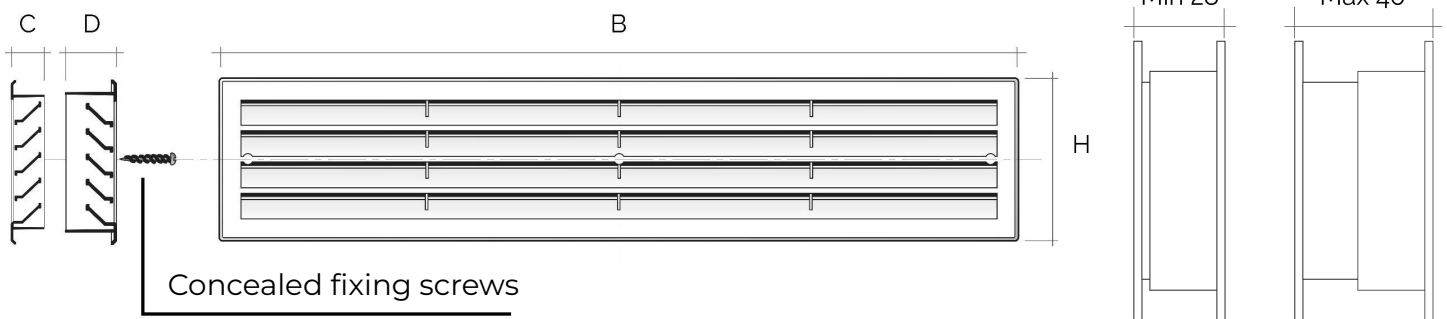

Telescopic grilles for doors

Item	BxH mm	Pass Air cm ²	Thickness min-max mm	C mm	D mm	Hole mm
PT489B	480x98	250	30-45	18	32	448x82
PT489M	480x98	250	30-45	18	32	448x82
PT489N	480x98	250	30-45	18	32	448x82

Description: Telescopic grilles for doors and panels

Material: ABS plastic

Colour: PT489B White - PT489M Brown - PT489N Black

Features: Grilles for doors and panels. For fixing it is necessary to couple the two grilles and screw them with the screws supplied up to the desired thickness. This saves you from drilling screw holes in the door.

Telescopic grilles for doors

Item	BxH mm	Pass Air cm ²	Thickness min-max mm	C mm	D mm	Hole mm
PTT459B	452x90	200	28-40	17	30	433x78
PTT459M	452x90	200	28-40	17	30	433x78
PTT459N	452x90	200	28-40	17	30	433x78