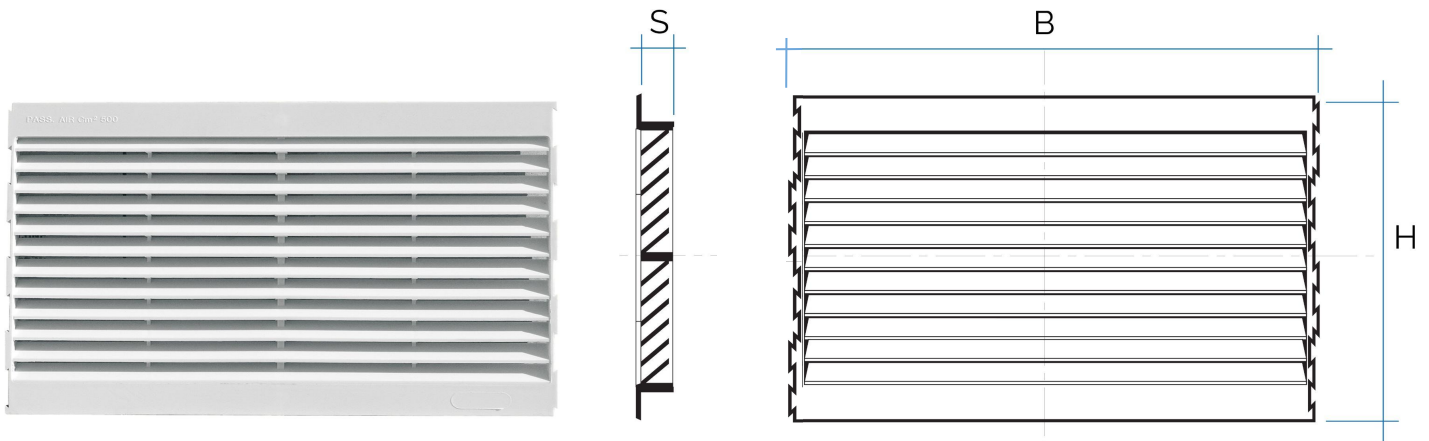

P-style modular grille modules

Item	BxH mm	S mm	Hole mm	Pass. air cm²	Adjustable air flow + Insect screen
MODPA2DRB	340x230	16	338x187	110	✓
MODPA2DRM	340x230	16	338x187	110	✓
MODPA2DRN	340x230	16	338x187	110	✓

Description: Recessed P-style modular grille module

Material: ABS plastic

Colour: MODPA2DRB White - MODPA2DRM Brown - MODPA2DRN Black

Features: Recessed central module including insect screen and adjustable air flow, suitable for composing a P-style grille, which can be positioned both indoors and outdoors.