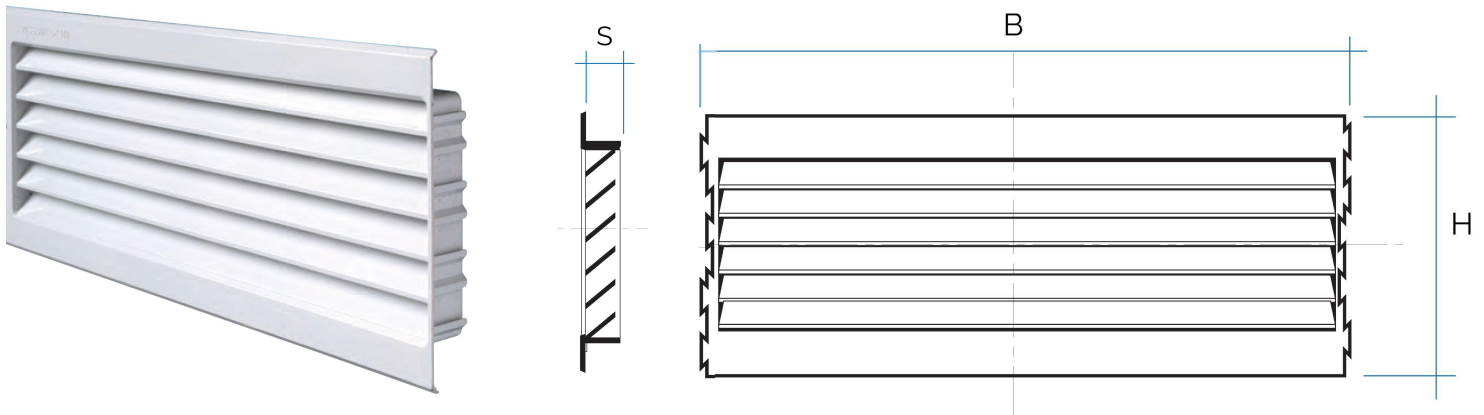

P-style modular grille modules

Item	BxH mm	S mm	Hole mm	Pass. air cm²	Adjustable air flow + Insect screen
MODP2DRB	355x130	16	338x96	85	✓
MODP2DRM	355x130	16	338x96	85	✓
MODP2DRN	355x130	16	338x96	85	✓

Description: Recessed P-style modular grille module

Material: ABS plastic

Colour: MODP2DRB White - MODP2DRM Brown - MODP2DRN Black

Features: Recessed central module with insect screen and adjustable air flow suitable for composing a P-style grille, which can be positioned both indoors and outdoors.