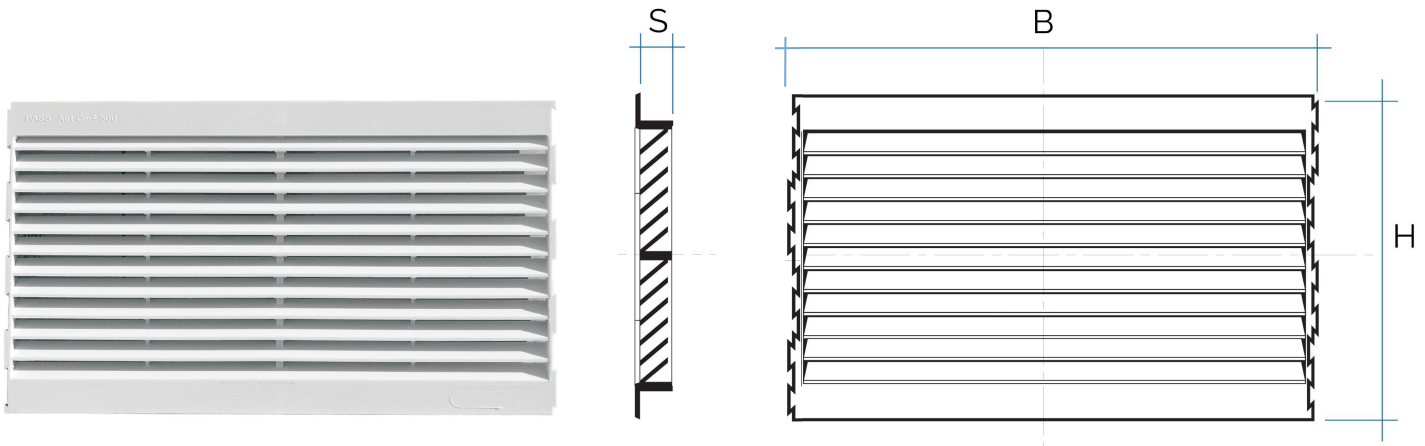

P-style modular grille modules

Item	BxH mm	S mm	Hole mm	Pass. air cm²
MODPA2B	340x230	16	338x187	315
MODPA2M	340x230	16	338x187	315
MODPA2N	340x230	16	338x187	315

1. **Description:** Recessed P-style modular grille module
2. **Material:** ABS plastic
3. **Colour:** MODPA2B White - MODPA2M Brown - MODPA2N Black
4. **Features:** Recessed central module suitable for composing a P-style grille, which can be positioned both indoors and outdoors.