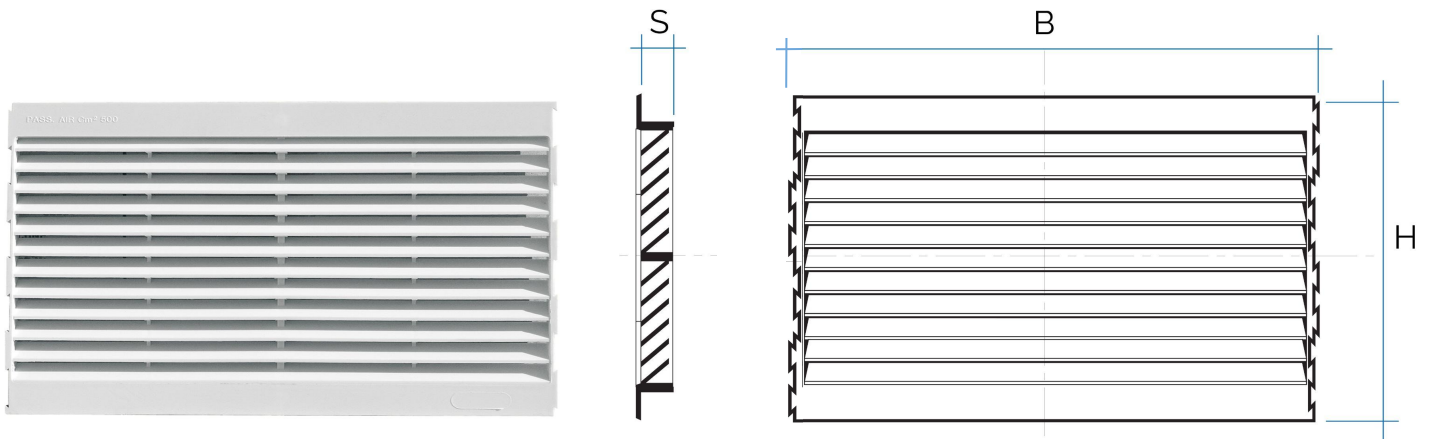

Description: Recessed P-style modular grille module

Material: ABS plastic

Colour: MODP2DRB White - MODP2DRM Brown - MODP2DRN Black

Features: Recessed central module with insect screen and adjustable air flow suitable for composing a P-style grille, which can be positioned both indoors and outdoors.

P-style modular grille modules

Item	BxH mm	S mm	Hole mm	Pass. air cm ²
MODPA2B	340x230	16	338x187	315
MODPA2M	340x230	16	338x187	315
MODPA2N	340x230	16	338x187	315

- Description:** Recessed P-style modular grille module
- Material:** ABS plastic
- Colour:** MODPA2B White - MODPA2M Brown - MODPA2N Black
- Features:** Recessed central module suitable for composing a P-style grille, which can be positioned both indoors and outdoors.

P-style modular grille modules

Item	BxH mm	S mm	Hole mm	Pass. air cm ²	Insect screen
MODPA2RB	340x230	16	338x187	175	✓
MODPA2RM	340x230	16	338x187	175	✓
MODPA2RN	340x230	16	338x187	175	✓

- Description:** Recessed P-style modular grille module
- Material:** ABS plastic
- Colour:** MODPA2RB White - MODPA2RM Brown - MODPA2RN Black
- Features:** Recessed central module with insect screen suitable for composing a P-style grille, which can be positioned both indoors and outdoors.