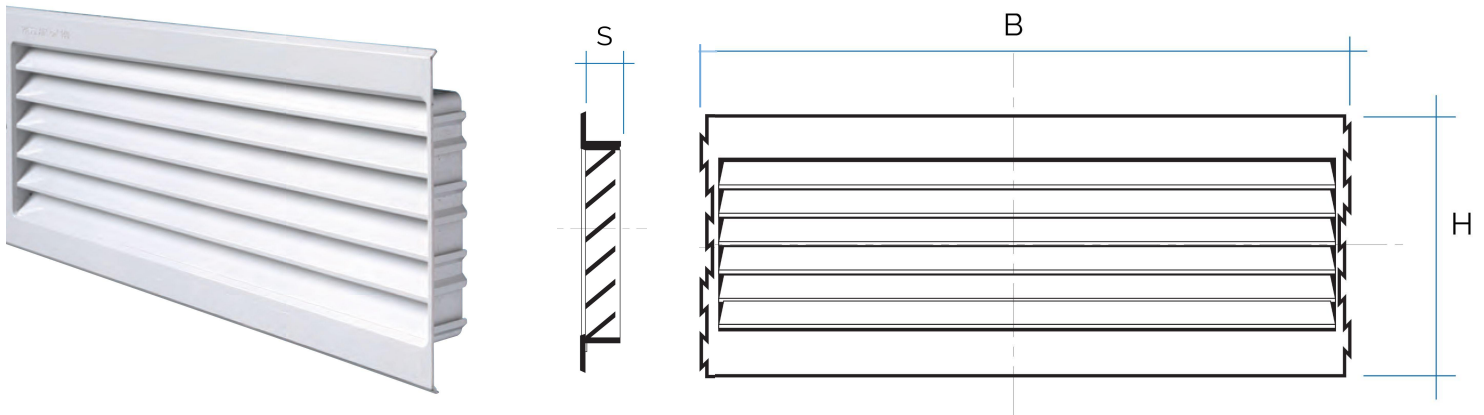

P-style modular grille modules

Item	BxH mm	S mm	Hole mm	Pass. air cm ²
MODP2B	340x130	16	338x96	140
MODP2M	340x130	16	338x96	140
MODP2N	340x130	16	338x96	140

Description: Recessed P-style modular grille module

Material: ABS plastic

Colour: MODP2B White - MODP2M Brown - MODP2N Black

Features: Recessed central module suitable for composing a P-style grille, which can be positioned both indoors and outdoors.

P-style modular grille modules

Item	BxH mm	S mm	Hole mm	Pass. air cm ²	Insect screen
MODP2RB	340x130	16	338x96	85	✓
MODP2RM	340x130	16	338x96	85	✓
MODP2RN	340x130	16	338x96	85	✓

Description: Recessed P-style modular grille module

Material: ABS plastic

Description: Recessed P-style modular grille module

Material: ABS plastic

Colour: MODP2DRB White - MODP2DRM Brown - MODP2DRN Black

Features: Recessed central module with insect screen and adjustable air flow suitable for composing a P-style grille, which can be positioned both indoors and outdoors.