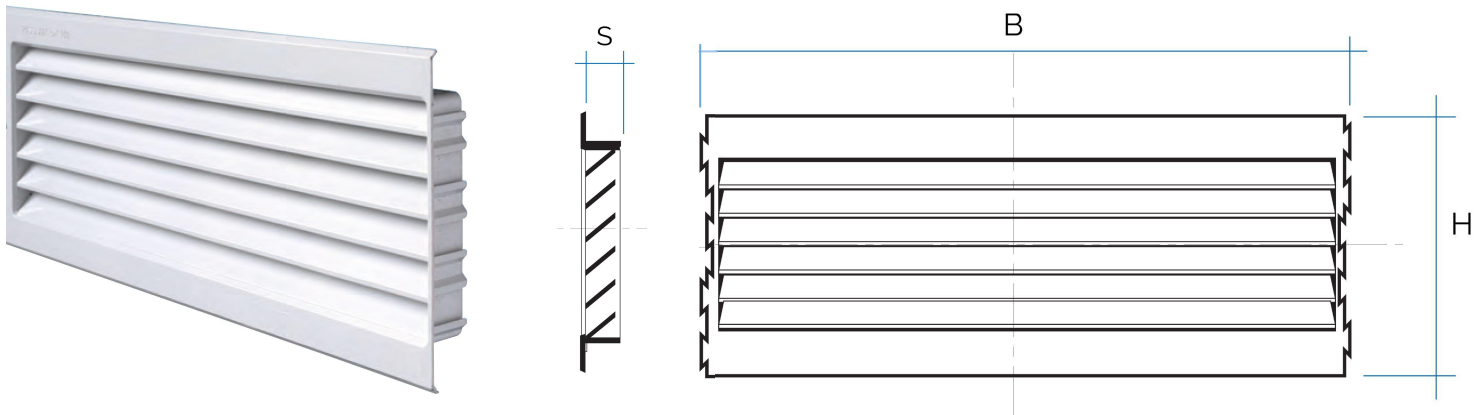

Material: ABS plastic

Colour: MODP2B White - MODP2M Brown - MODP2N Black

Features: Recessed central module suitable for composing a P-style grille, which can be positioned both indoors and outdoors.

P-style modular grille modules

Item	BxH mm	S mm	Hole mm	Pass. air cm ²	Insect screen
MODP2RB	340x130	16	338x96	85	✓
MODP2RM	340x130	16	338x96	85	✓
MODP2RN	340x130	16	338x96	85	✓

Description: Recessed P-style modular grille module

Material: ABS plastic

Colour: MODP2RB White - MODP2RM Brown - MODP2RN Black

Features: Recessed central module with insect screen suitable for composing a P-style grille, which can be positioned both indoors and outdoors.

P-style modular grille modules

Material: ABS plastic

Colour: MODP2DB White - MODP2DM Brown - MODP2DN Black

Features: Recessed central module with adjustable air flow suitable for composing a P-style grille, which can be positioned both indoors and outdoors.