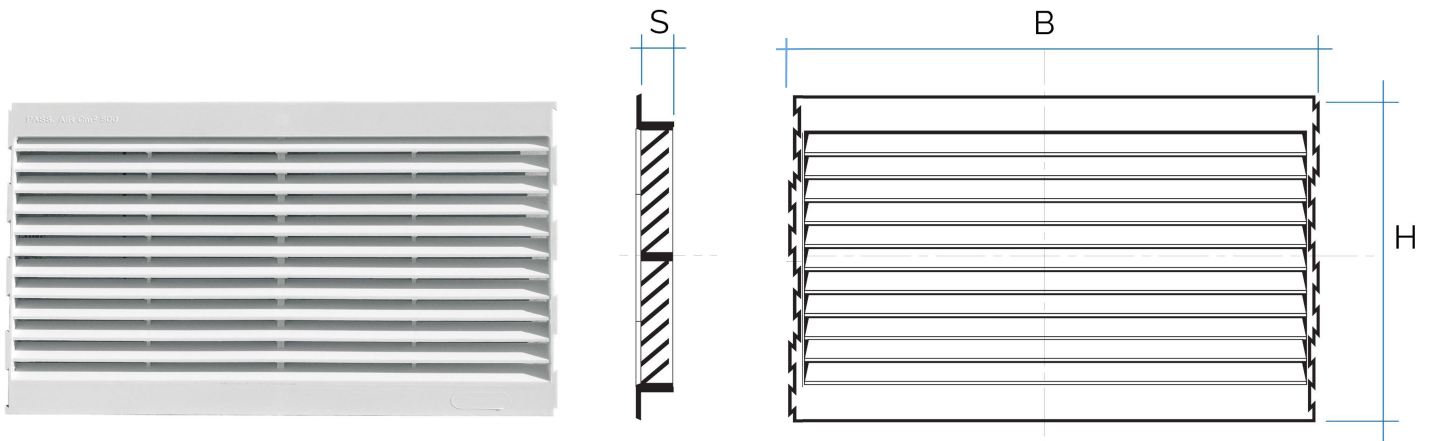

P-style modular grille modules

Item	BxH mm	S mm	Hole mm	Pass. air cm²	Adjustable air flow
MODPA2DB	340x230	16	338x187	225	✓
MODPA2DM	340x230	16	338x187	225	✓
MODPA2DN	340x230	16	338x187	225	✓

Description: Recessed P-style modular grille module

Material: ABS plastic

Colour: MODPA2DB White - MODPA2DM Brown - MODPA2DN Black

Features: Recessed central module including adjustable air flow, suitable for composing a P-style grille, which can be positioned both indoors and outdoors.