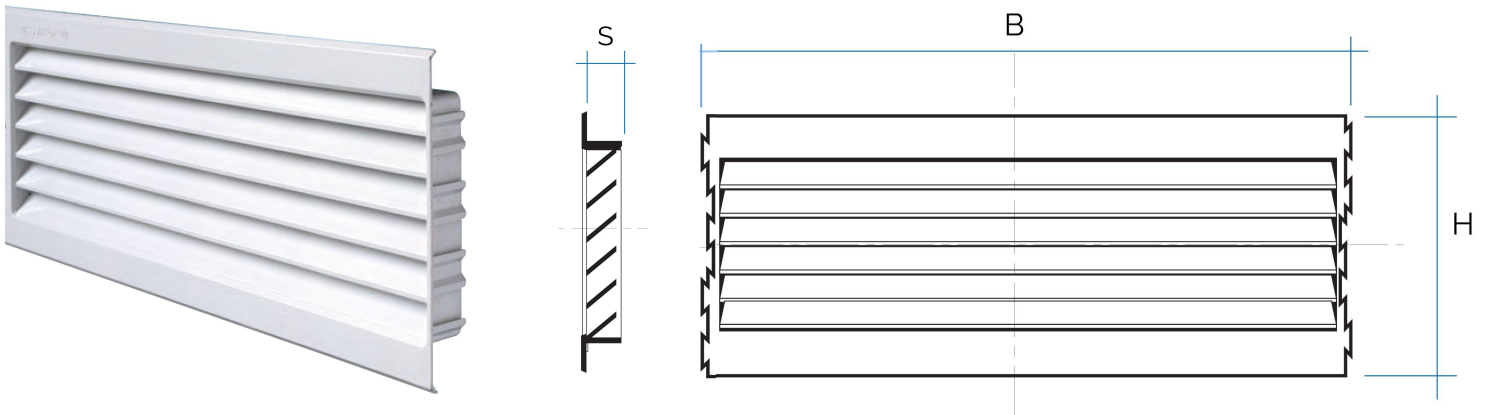

P-style modular grille modules

Item	BxH mm	S mm	Hole mm	Pass. air cm ²
MODP2B	340x130	16	338x96	140
MODP2M	340x130	16	338x96	140
MODP2N	340x130	16	338x96	140

Description: Recessed P-style modular grille module

Material: ABS plastic

Colour: MODP2B White - MODP2M Brown - MODP2N Black

Features: Recessed central module suitable for composing a P-style grille, which can be positioned both indoors and outdoors.

P-style modular grille modules

Item	BxH mm	S mm	Hole mm	Pass. air cm ²	Insect screen
MODP2RB	340x130	16	338x96	85	✓
MODP2RM	340x130	16	338x96	85	✓
MODP2RN	340x130	16	338x96	85	✓

Description: Recessed P-style modular grille module

Material: ABS plastic

Description: Recessed P-style modular grille module

Material: ABS plastic

Colour: MODP2DRB White - MODP2DRM Brown - MODP2DRN Black

Features: Recessed central module with insect screen and adjustable air flow suitable for composing a P-style grille, which can be positioned both indoors and outdoors.