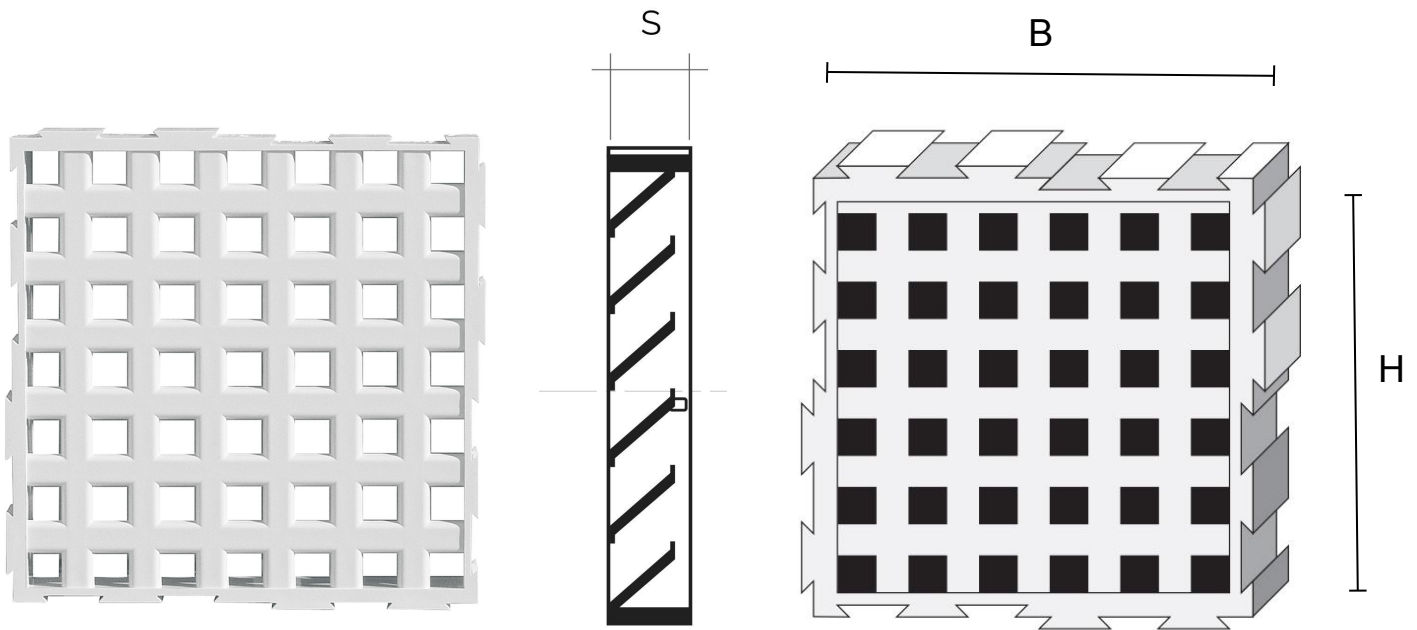

## L-style modular grille modules

Item	BxH mm	S mm	Pass Air cm <sup>2</sup>
<b>MODLB</b>	100x100	18	24
<b>MODLM</b>	100x100	18	24
<b>MODLN</b>	100x100	18	24

**Description:** Modular grille module

**Material:** ABS plastic

**Colour:** MODLB White - MODLM Brown - MODLN Black

**Features:** 100x100 mm module suitable for composing a modular grille with dovetail slots, which can be positioned both indoors and outdoors.

## L-style modular grille modules

Item	BxH mm	S mm	Pass Air cm <sup>2</sup>	Insect screen
<b>MODLRB</b>	100x100	18	20	✓
<b>MODLRM</b>	100x100	18	20	✓
<b>MODLRN</b>	100x100	18	20	✓

**Description:** Modular grille module

**Material:** ABS plastic

**Colour:** MODLRB White - MODLRM Brown - MODLRN Black

**Features:** 100x100 mm module including insect screen suitable for composing a modular grille with dovetail slots, which can be positioned both indoors and outdoors.