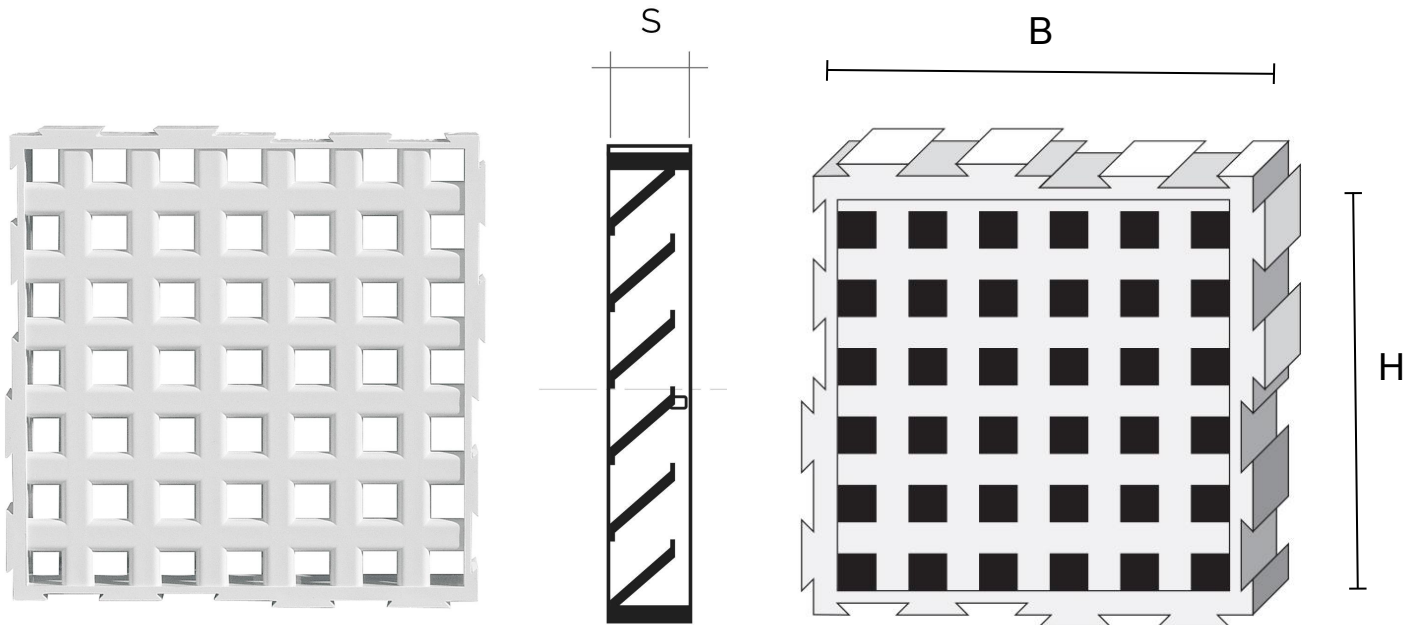

## L-style modular grille modules

Item	BxH mm	S mm	Pass Air cm <sup>2</sup>
<b>MODLB</b>	100x100	18	24
<b>MODLM</b>	100x100	18	24
<b>MODLN</b>	100x100	18	24

**Description:** Modular grille module

**Material:** ABS plastic

**Colour:** MODLB White - MODLM Brown - MODLN Black

**Features:** 100x100 mm module suitable for composing a modular grille with dovetail slots, which can be positioned both indoors and outdoors.

## L-style modular grille modules

Item	BxH mm	S mm	Pass Air cm <sup>2</sup>	Insect screen
<b>MODLRB</b>	100x100	18	20	✓
<b>MODLRM</b>	100x100	18	20	✓
<b>MODLRN</b>	100x100	18	20	✓

**Description:** Modular grille module

**Material:** ABS plastic

**Colour:** MODLRB White - MODLRM Brown - MODLRN Black

**Features:** 100x100 mm module including insect screen suitable for composing a modular grille with dovetail slots, which can be positioned both indoors and outdoors.