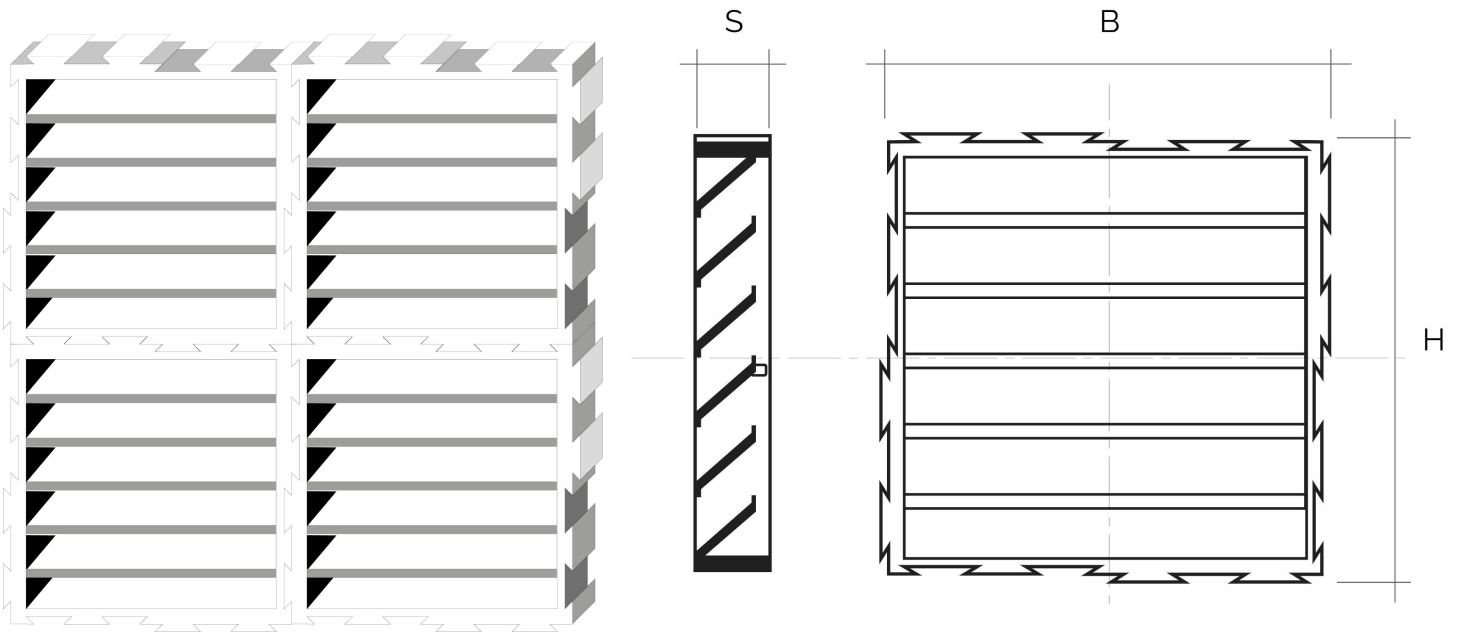

G-style modular grille modules

Item	BxH mm	S mm	Pass Air cm²
MODG20B	200x200	18	220
MODG20M	200x200	18	220
MODG20N	200x200	18	220

Description: Modular grille modules

Material: ABS plastic

Colour: MODG20B White - MODG20M Brown - MODG20N Black

Features: 4 pcs. 100x100 mm modules suitable for composing a modular grille with dovetail slots, which can be positioned both indoors and outdoors.