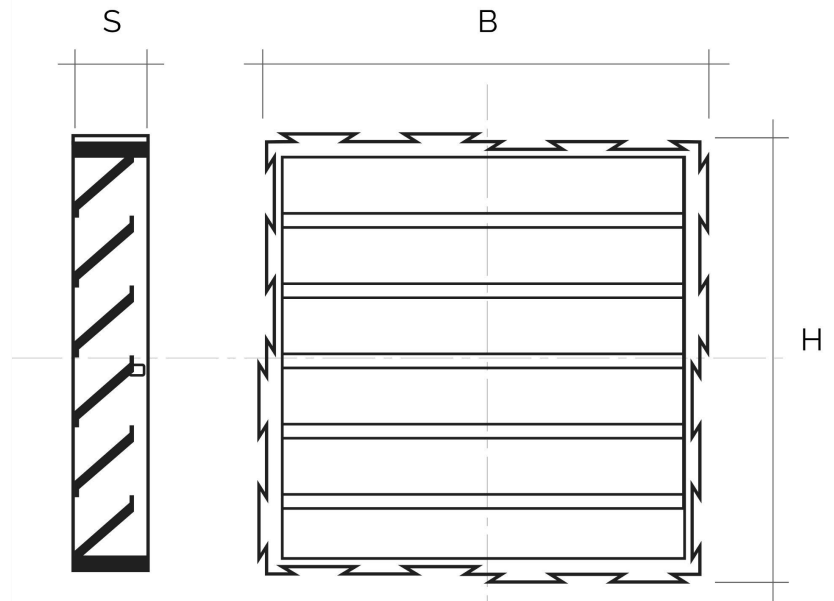

## G-style modular grille modules

Item	BxH mm	S mm	Pass Air cm <sup>2</sup>
<b>MODGB</b>	100x100	18	55
<b>MODGM</b>	100x100	18	55
<b>MODGN</b>	100x100	18	55

**Description:** Modular grille module

**Material:** ABS plastic

**Colour:** MODGB White - MODGM Brown - MODGN Black

**Features:** 100x100 mm module suitable for composing a modular grille with dovetail slots, which can be positioned both indoors and outdoors.

## G-style modular grille modules

Item	BxH mm	S mm	Pass Air cm <sup>2</sup>	Insect screen
<b>MODGRB</b>	100x100	18	50	✓
<b>MODGRM</b>	100x100	18	50	✓
<b>MODGRN</b>	100x100	18	50	✓

**Description:** Modular grille module