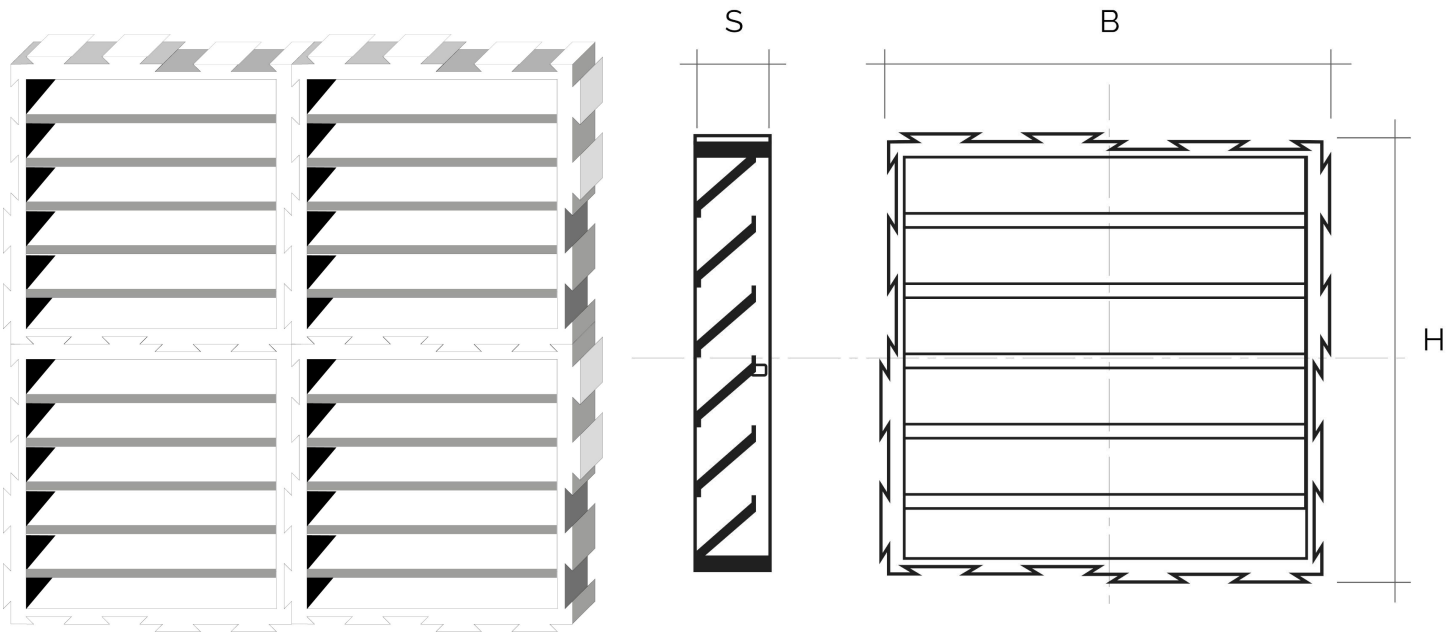

G-style modular grille modules

Item	BxH mm	S mm	Pass Air cm²	Insect screen
MODG20RB	200x200	18	220	✓
MODG20RM	200x200	18	220	✓
MODG20RN	200x200	18	220	✓

Description: Modular grille modules

Material: ABS plastic

Colour: MODG20RB White - MODG20RM Brown - MODG20RN Black

Features: 4 pcs. 100x100 mm modules including insect screen suitable for composing a modular grille with dovetail slots, which can be positioned both indoors and outdoors.