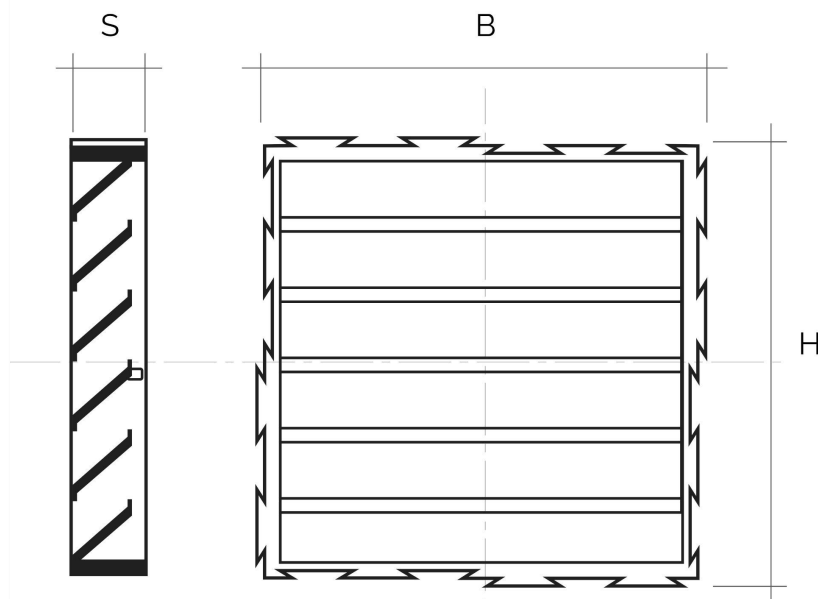

## G-style modular grille modules

Item	BxH mm	S mm	Pass Air cm <sup>2</sup>
<b>MODGB</b>	100x100	18	55
<b>MODGM</b>	100x100	18	55
<b>MODGN</b>	100x100	18	55

**Description:** Modular grille module

**Material:** ABS plastic

**Colour:** MODGB White - MODGM Brown - MODGN Black

**Features:** 100x100 mm module suitable for composing a modular grille with dovetail slots, which can be positioned both indoors and outdoors.

## G-style modular grille modules

Item	BxH mm	S mm	Pass Air cm <sup>2</sup>	Insect screen
<b>MODGRB</b>	100x100	18	50	✓
<b>MODGRM</b>	100x100	18	50	✓
<b>MODGRN</b>	100x100	18	50	✓

**Description:** Modular grille module

## G-style modular grille modules

Item	BxH mm	S mm	Pass Air cm <sup>2</sup>
<b>MODG20B</b>	200x200	18	220
<b>MODG20M</b>	200x200	18	220
<b>MODG20N</b>	200x200	18	220

**Description:** Modular grille modules