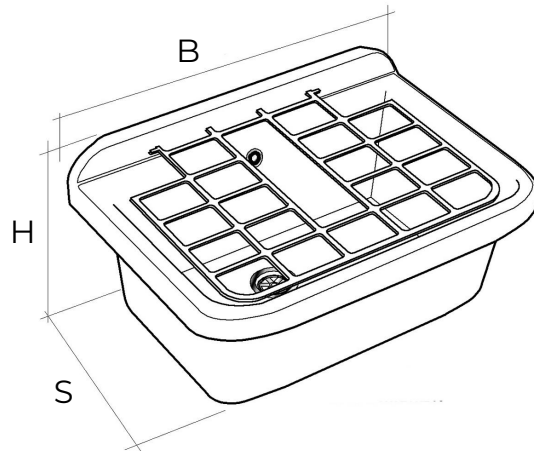

## Plastic utility sinks

Item	Colour	BxHxS mm	basin dimensions mm
<b>LAVPL</b>	white	550x390x310	480x320x210

**Description:** Utility sink with drainboard

**Material:** Plastic

**Features:** Sink in shock-proof plastic material complete with stainless steel drain grate, siphon connection, overflow fitting, plastic waste net, cap with silicone gasket, plugs and brackets for fixing to the wall and upper grille for support and soap dish.