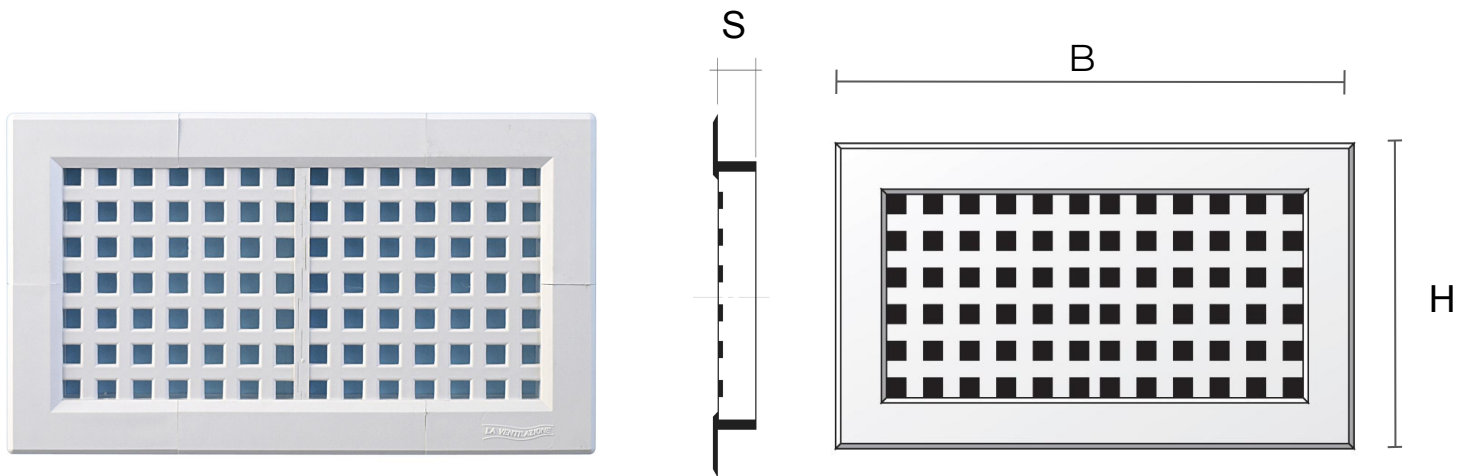

Material: ABS plastic

Colour: L1414B White - L1414M Brown - L1414N Black

Features: Recessed L-style modular grille which can be positioned both indoors and outdoors.

L-style modular grilles for recessed mounting

Item	BxH mm	S mm	Hole mm	Pass Air cm ²	Insect screen
LR1414B	140x140	15	108x108	20	✓
LR1414M	140x140	15	108x108	20	✓
LR1414N	140x140	15	108x108	20	✓

Description: Recessed L-style modular grille

Material: ABS plastic

Colour: LR1414B White - LR1414M Brown - LR1414N Black

Features: Recessed L-style modular grille which can be positioned both indoors and outdoors.

L-style modular grilles for recessed mounting

Item	BxH mm	S mm	Hole mm	Pass Air cm ²
L22414B	240x140	15	208x108	48
L22414M	240x140	15	208x108	48
L22414N	240x140	15	208x108	48

Description: Recessed L-style modular grille

Material: ABS plastic

Colour: L22414B White - L22414M Brown - L22414N Black

Features: Recessed L-style modular grille which can be positioned both indoors and outdoors.