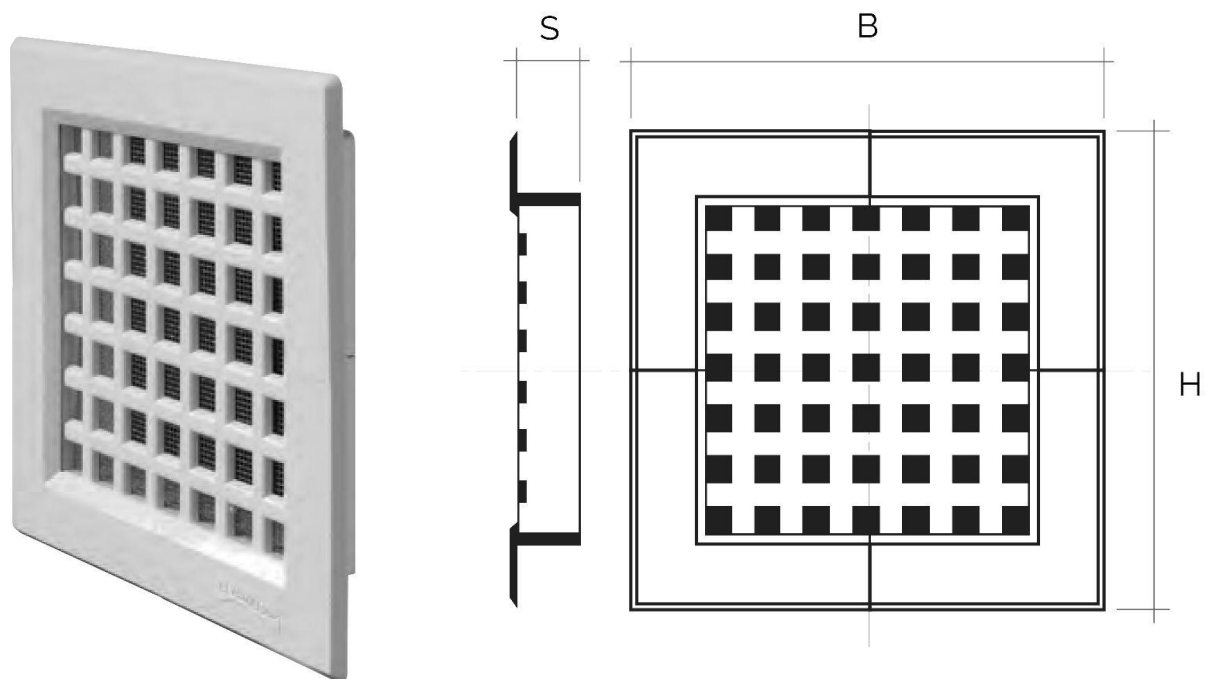

L-style modular grilles for recessed mounting

Item	BxH mm	S mm	Hole mm	Pass Air cm ²
L1414B	140x140	15	108x108	24
L1414M	140x140	15	108x108	24
L1414N	140x140	15	108x108	24

Description: Recessed L-style modular grille

Material: ABS plastic

Colour: L1414B White - L1414M Brown - L1414N Black

Features: Recessed L-style modular grille which can be positioned both indoors and outdoors.

L-style modular grilles for recessed mounting

Item	BxH mm	S mm	Hole mm	Pass Air cm ²	Insect screen
LR1414B	140x140	15	108x108	20	✓
LR1414M	140x140	15	108x108	20	✓
LR1414N	140x140	15	108x108	20	✓

Description: Recessed L-style modular grille

Material: ABS plastic

Colour: LR1414B White - LR1414M Brown - LR1414N Black

Features: Recessed L-style modular grille which can be positioned both indoors and outdoors.

L-style modular grilles for recessed mounting

Item	BxH mm	S mm	Hole mm	Pass Air cm ²
L22414B	240x140	15	208x108	48
L22414M	240x140	15	208x108	48
L22414N	240x140	15	208x108	48