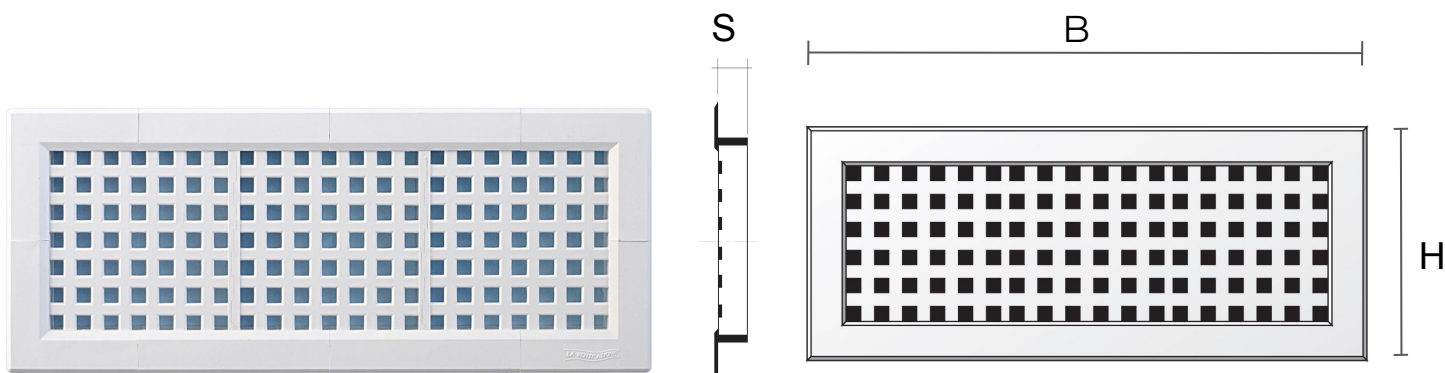

Description: Recessed L-style modular grille

Material: ABS plastic

Colour: L22414B White - L22414M Brown - L22414N Black

Features: Recessed L-style modular grille which can be positioned both indoors and outdoors.

L-style modular grilles for recessed mounting

Item	BxH mm	S mm	Hole mm	Pass Air cm ²	Insect screen
L2R2414B	240x140	15	208x108	40	✓
L2R2414M	240x140	15	208x108	40	✓
L2R2414N	240x140	15	208x108	40	✓

Description: Recessed L-style modular grille

Material: ABS plastic

Colour: L2R2414B White - L2R2414M Brown - L2R2414N Black

Features: Recessed L-style modular grille which can be positioned both indoors and outdoors.

L-style modular grilles for recessed mounting