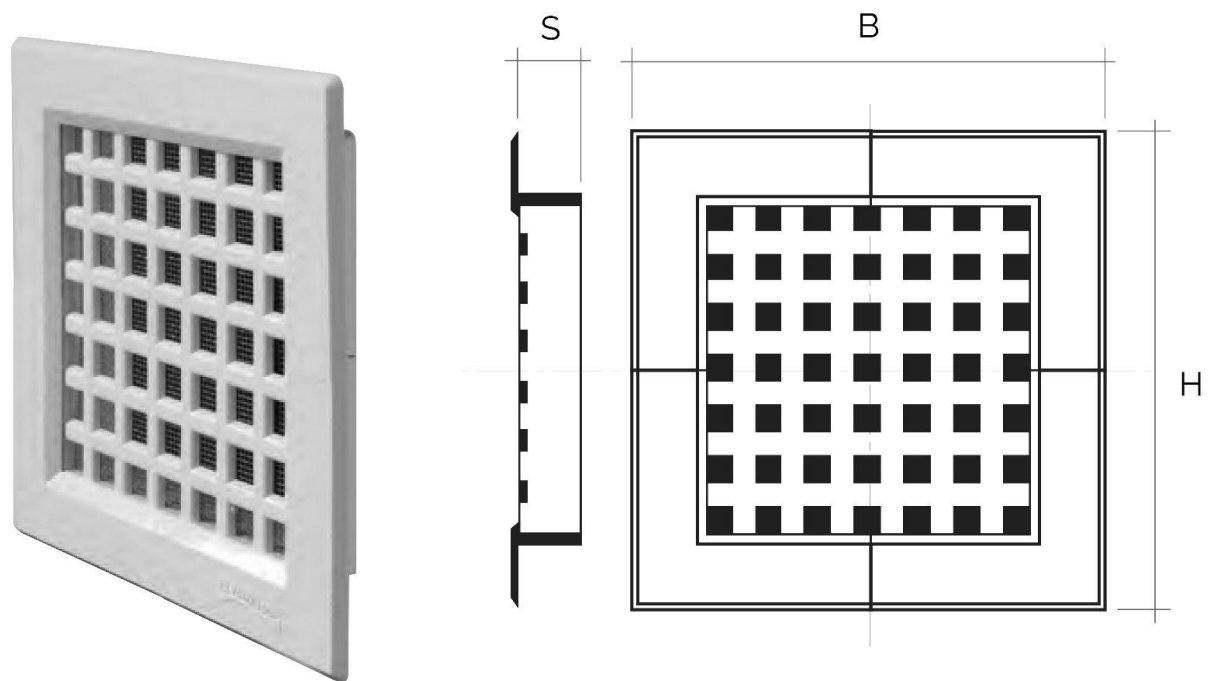

L-style modular grilles for recessed mounting

Item	BxH mm	S mm	Hole mm	Pass Air cm ²
L1414B	140x140	15	108x108	24
L1414M	140x140	15	108x108	24
L1414N	140x140	15	108x108	24

Description: Recessed L-style modular grille

Material: ABS plastic

Colour: L1414B White - L1414M Brown - L1414N Black

Features: Recessed L-style modular grille which can be positioned both indoors and outdoors.

L-style modular grilles for recessed mounting

Item	BxH mm	S mm	Hole mm	Pass Air cm ²	Insect screen
LR1414B	140x140	15	108x108	20	✓
LR1414M	140x140	15	108x108	20	✓
LR1414N	140x140	15	108x108	20	✓

Description: Recessed L-style modular grille

Material: ABS plastic

Colour: LR1414B White - LR1414M Brown - LR1414N Black

Features: Recessed L-style modular grille which can be positioned both indoors and outdoors.

L-style modular grilles for recessed mounting

Item	BxH mm	S mm	Hole mm	Pass Air cm ²
L22414B	240x140	15	208x108	48
L22414M	240x140	15	208x108	48
L22414N	240x140	15	208x108	48