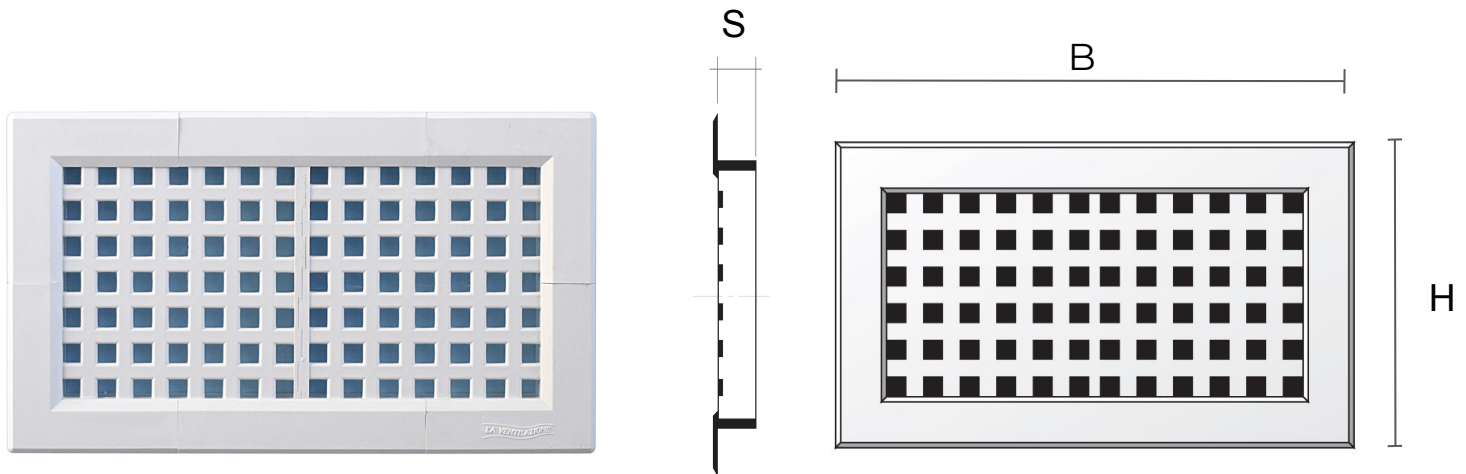

Colour: LR1414B White - LR1414M Brown - LR1414N Black

Features: Recessed L-style modular grille which can be positioned both indoors and outdoors.

L-style modular grilles for recessed mounting

Item	BxH mm	S mm	Hole mm	Pass Air cm ²
L22414B	240x140	15	208x108	48
L22414M	240x140	15	208x108	48
L22414N	240x140	15	208x108	48

Description: Recessed L-style modular grille

Material: ABS plastic

Colour: L22414B White - L22414M Brown - L22414N Black

Features: Recessed L-style modular grille which can be positioned both indoors and outdoors.

L-style modular grilles for recessed mounting

Item	BxH mm	S mm	Hole mm	Pass Air cm ²	Insect screen
L2R2414B	240x140	15	208x108	40	✓
L2R2414M	240x140	15	208x108	40	✓
L2R2414N	240x140	15	208x108	40	✓

Description: Recessed L-style modular grille