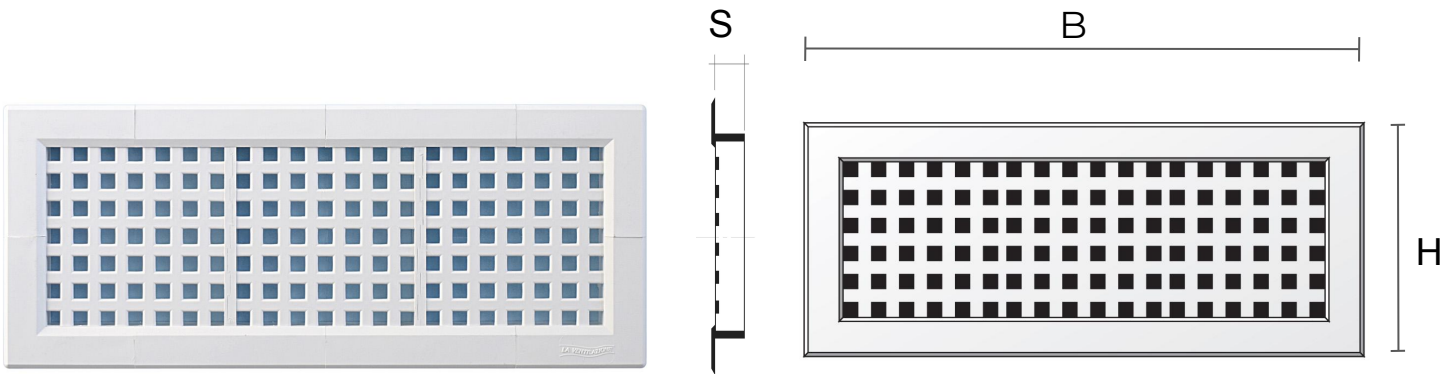

Material: ABS plastic

Colour: L2R2414B White - L2R2414M Brown - L2R2414N Black

Features: Recessed L-style modular grille which can be positioned both indoors and outdoors.

L-style modular grilles for recessed mounting

Item	BxH mm	S mm	Hole mm	Pass Air cm ²
L43414B	340x140	15	308x108	72
L43414M	340x140	15	308x108	72
L43414N	340x140	15	308x108	72

Description: Recessed L-style modular grille

Material: ABS plastic

Colour: L43414B White - L43414M Brown - L43414N Black

Features: Recessed L-style modular grille which can be positioned both indoors and outdoors.

L-style modular grilles for recessed mounting

Item	BxH mm	S mm	Hole mm	Pass Air cm ²	Insect screen
L4R3414B	340x140	15	308x108	60	✓
L4R3414M	340x140	15	308x108	60	✓
L4R3414N	340x140	15	308x108	60	✓

Description: Recessed L-style modular grille

Material: ABS plastic

Colour: L4R3414B White - L4R3414M Brown - L4R3414N Black

Features: Recessed L-style modular grille which can be positioned both indoors and outdoors.