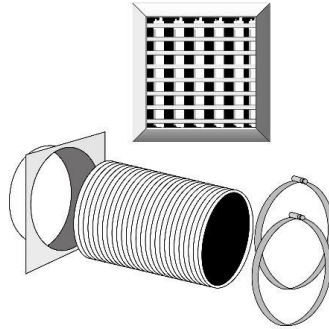

Warm air kit with flexible aluminium duct

This kit includes:

One grille with plenum and damper

Extensible alu flex pipe mm 500-3000

One wall plate with round spigot

Two collars

Item	Colour	BxH mm	Hole mm	Ø spigot mm
KITGCSIB1413080	white alu.	140x130	111x111	80
KITGCSIB1413100	white alu.	140x130	111x111	100
KITGCSIB1818120	white alu.	180x180	153x153	120
KITGCSIB1818140	white alu.	180x180	153x153	140
KITGCSIB2020150	white alu.	200x200	183x183	150

Description: Warm air grilles kit with flexible aluminium duct

Material: Metal

Features: The kit has been designed to have everything necessary for the assembly of the grille and the fittings for chimneys, stoves and fireplaces available in a single box.