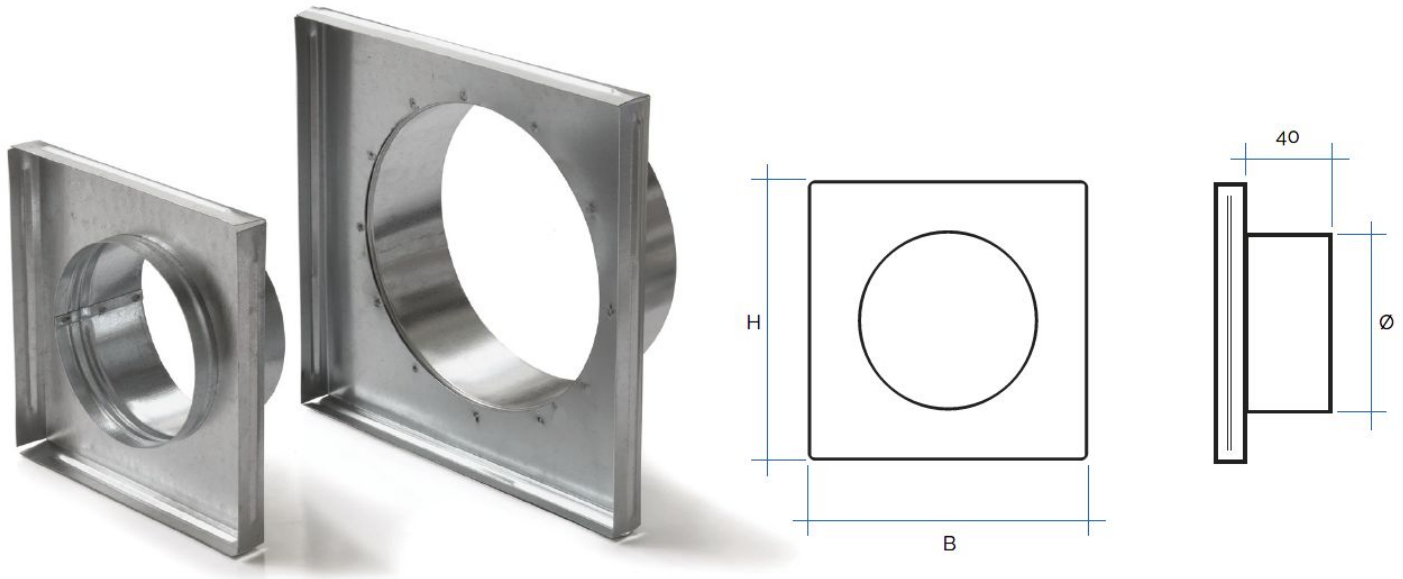

## Klass and Lux Line - Plenums for grilles

Item	Colour	BxH mm	Ø mm	Klass Line	Lux Line
<b>IMBK1717100</b>	galvanized	170x170	100	✓	
<b>IMBK1717150</b>	galvanized	170x170	150	✓	
<b>IMBK2222100</b>	galvanized	220x220	100	✓	✓
<b>IMBK2222150</b>	galvanized	220x220	150	✓	✓
<b>IMBK3722100</b>	galvanized	370x220	100		✓
<b>IMBK4917100</b>	galvanized	490x170	100		✓

**Description:** Plenum for “Klass Line” and “Lux Line” grilles

**Material:** Metal

**Features:** Plenums for grilles, made of galvanized sheet metal. To be used as an accessory for Klass line and Lux Line grilles for fireplace aeration / ventilation.