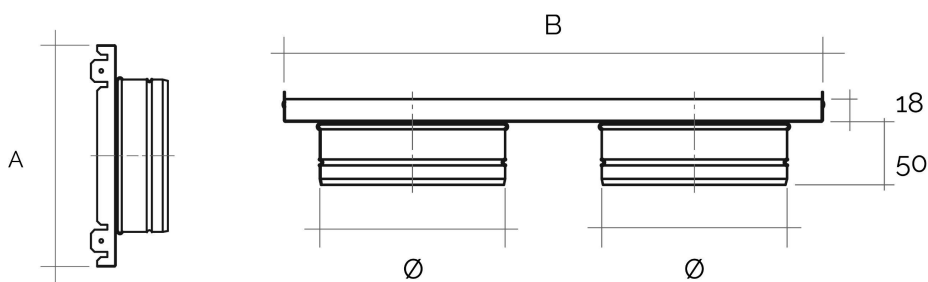

Elegance Line plenums with two entries - IMBED

Item	BxA mm	C mm	Ø mm
IMBED4522150	430x195	225	2x150

Description: Universal plenum for Elegance line grilles

Material: Metal

Colour: Black

Features: Universal plenum for grilles, made of powder-coated steel.