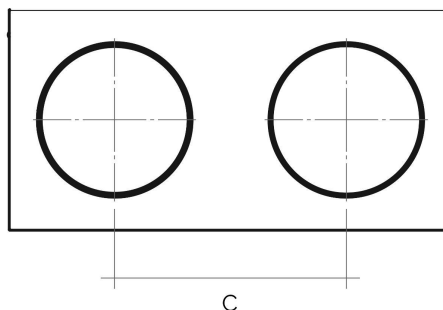

Elegance Line plenums with two entries - IMBED

Item	BxA mm	C mm	Ø mm
IMBED4522150	430x195	225	2x150

Description: Universal plenum for Elegance line grilles

Material: Metal

Colour: Black

Features: Universal plenum for grilles, made of powder-coated steel.