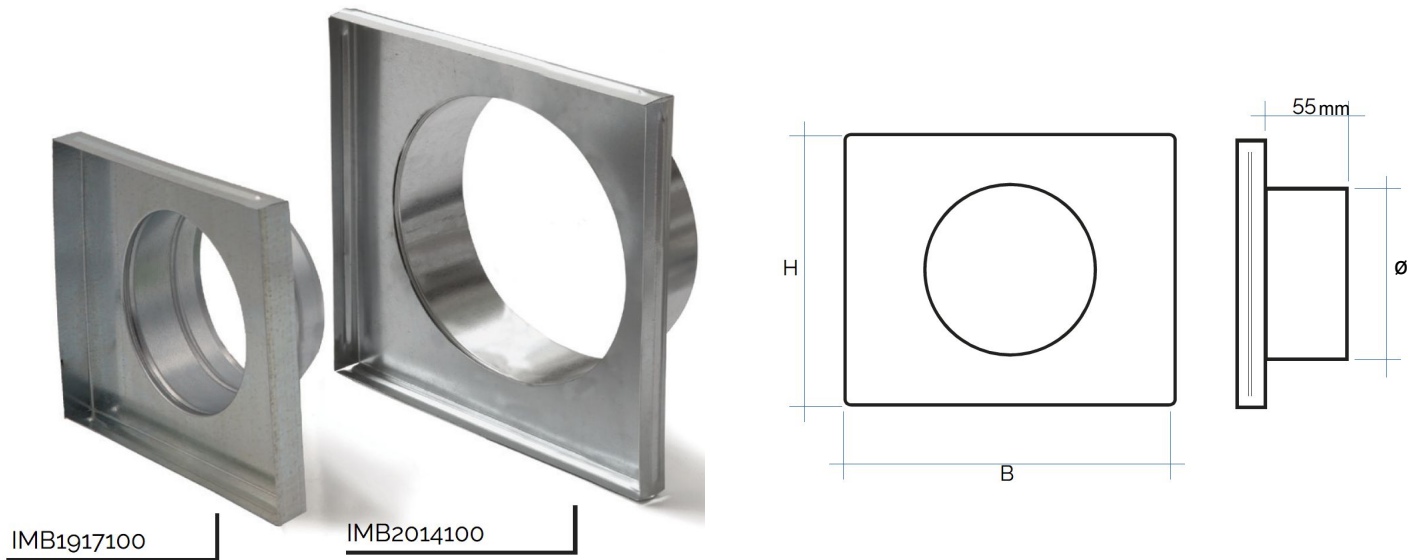

Plenums for grilles GBC

Item	Colour	BxH mm	Ø mm
IMB191780	galvanized	190x170	80
IMB1917100	galvanized	190x170	100
IMB1917125	galvanized	190x170	125
IMB201480	galvanized	200x140	80
IMB2014100	galvanized	200x140	100
IMB2014125	galvanized	200x140	125

Description: Plenum for GBC grilles

Material: Metal

Features: Plenums for grilles, made of galvanized sheet metal. To be used as an accessory for GBCxxxx grilles for fireplace aeration / ventilation.