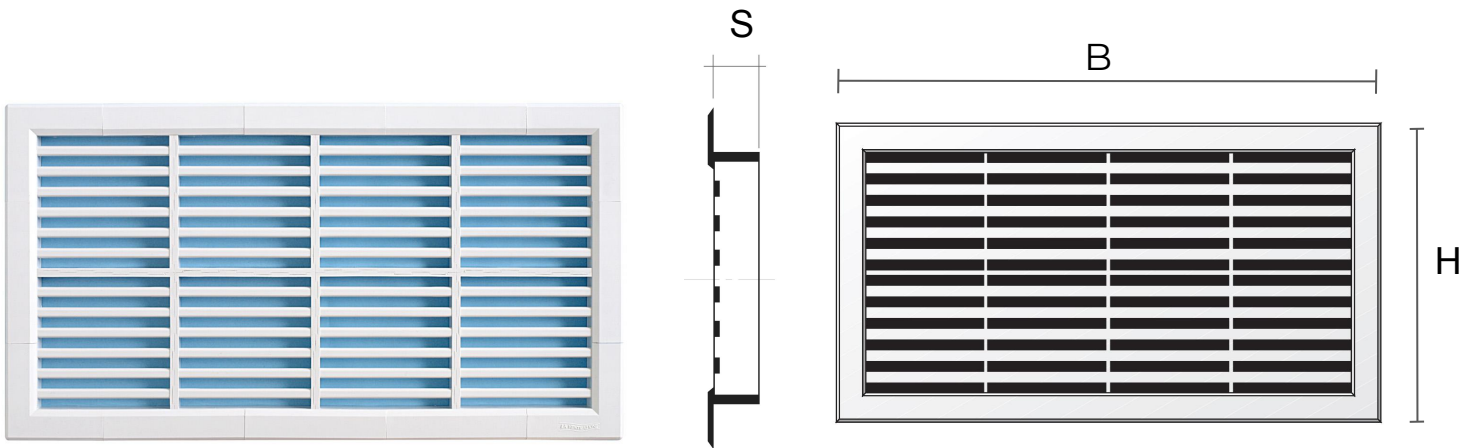

H-style modular grilles for recessed mounting

Item	BxH mm	S mm	Hole mm	Pass Air cm²	Insect screen
H22R4424B	440x240	15	408x208	480	✓
H22R4424M	440x240	15	408x208	480	✓
H22R4424N	440x240	15	408x208	480	✓

Description: Recessed H-style modular grille

Material: ABS plastic

Colour: H22R4424B White - H22R4424M Brown - H22R4424N Black

Features: Recessed H-style modular grille which can be positioned both indoors and outdoors.