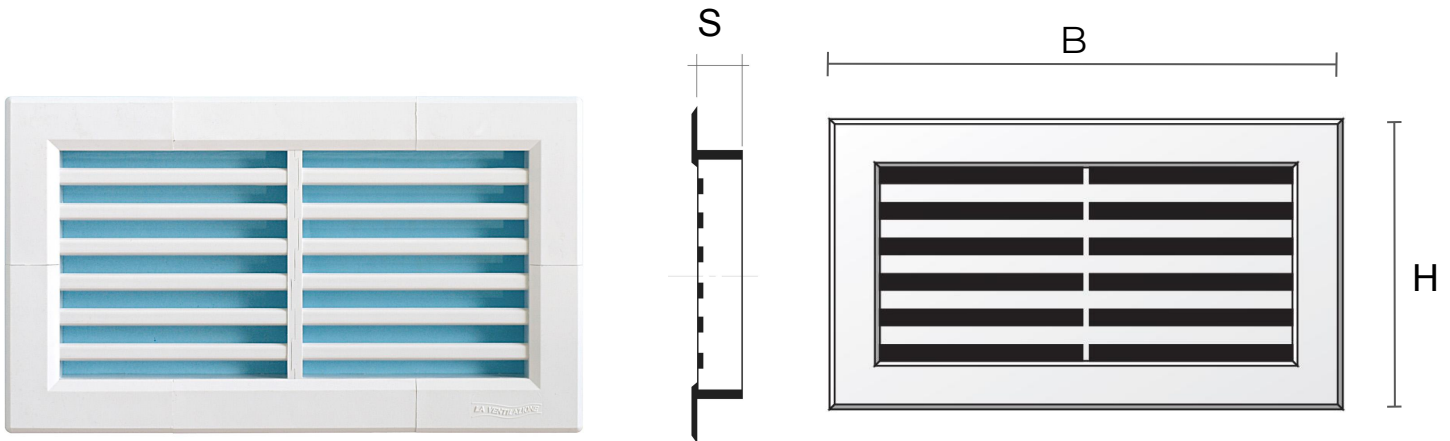

## H-style modular grilles for recessed mounting

Item	BxH mm	S mm	Hole mm	Pass Air cm <sup>2</sup>
<b>H22414B</b>	240x140	15	208x108	140
<b>H22414M</b>	240x140	15	208x108	140
<b>H22414N</b>	240x140	15	208x108	140

**Description:** Recessed H-style modular grille

**Material:** ABS plastic

**Colour:** H22414B White - H22414M Brown - H22414N Black

**Features:** Recessed H-style modular grille which can be positioned both indoors and outdoors.

## H-style modular grilles for recessed mounting

Item	BxH mm	S mm	Hole mm	Pass Air cm <sup>2</sup>	Insect screen
<b>H2R2414B</b>	240x140	15	208x108	120	✓
<b>H2R2414M</b>	240x140	15	208x108	120	✓
<b>H2R2414N</b>	240x140	15	208x108	120	✓

**Description:** Recessed H-style modular grille

**Material:** ABS plastic

**Colour:** H2R2414B White - H2R2414M Brown - H2R2414N Black

**Features:** Recessed H-style modular grille which can be positioned both indoors and outdoors.