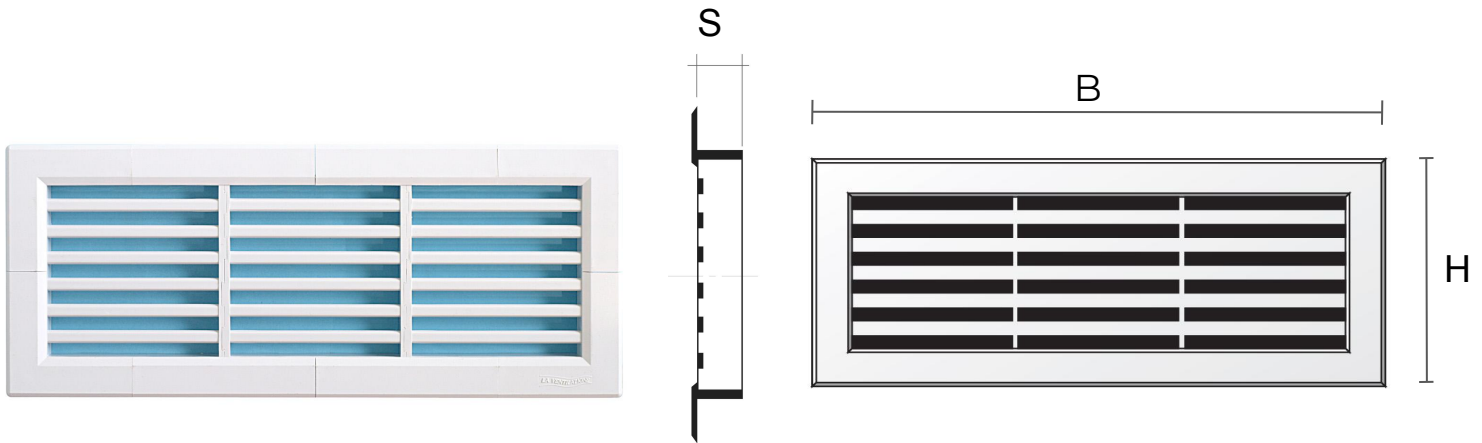

H-style modular grilles for recessed mounting

Item	BxH mm	S mm	Hole mm	Pass Air cm²
H63414B	340x140	15	308x108	210
H63414M	340x140	15	308x108	210
H63414N	340x140	15	308x108	210

Description: Recessed H-style modular grille

Material: ABS plastic

Colour: H63414B White - H63414M Brown - H63414N Black

Features: Recessed H-style modular grille which can be positioned both indoors and outdoors.