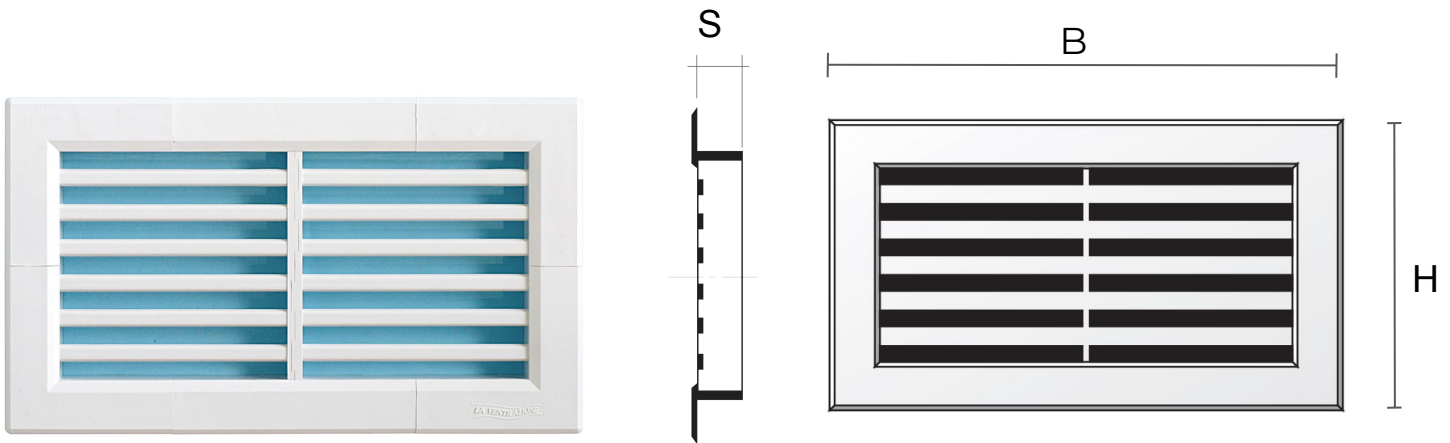

## H-style modular grilles for recessed mounting

Item	BxH mm	S mm	Hole mm	Pass Air cm <sup>2</sup>
<b>H22414B</b>	240x140	15	208x108	140
<b>H22414M</b>	240x140	15	208x108	140
<b>H22414N</b>	240x140	15	208x108	140

**Description:** Recessed H-style modular grille

**Material:** ABS plastic

**Colour:** H22414B White - H22414M Brown - H22414N Black

**Features:** Recessed H-style modular grille which can be positioned both indoors and outdoors.

## H-style modular grilles for recessed mounting

Item	BxH mm	S mm	Hole mm	Pass Air cm <sup>2</sup>	Insect screen
<b>H2R2414B</b>	240x140	15	208x108	120	✓
<b>H2R2414M</b>	240x140	15	208x108	120	✓
<b>H2R2414N</b>	240x140	15	208x108	120	✓

**Description:** Recessed H-style modular grille

**Material:** ABS plastic

**Colour:** H2R2414B White - H2R2414M Brown - H2R2414N Black

**Features:** Recessed H-style modular grille which can be positioned both indoors and outdoors.