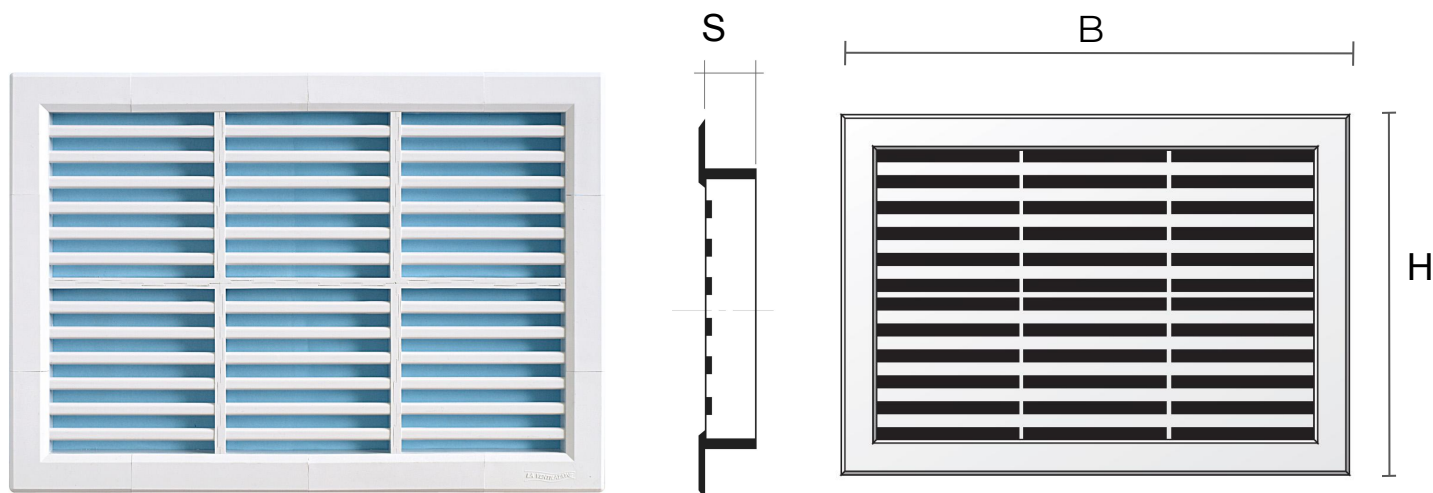

H-style modular grilles for recessed mounting

Item	BxH mm	S mm	Hole mm	Pass Air cm²
H163424B	340x240	15	308x208	420
H163424M	340x240	15	308x208	420
H163424N	340x240	15	308x208	420

Description: Recessed H-style modular grille

Material: ABS plastic

Colour: H163424B White - H163424M Brown - H163424N Black

Features: Recessed H-style modular grille which can be positioned both indoors and outdoors.