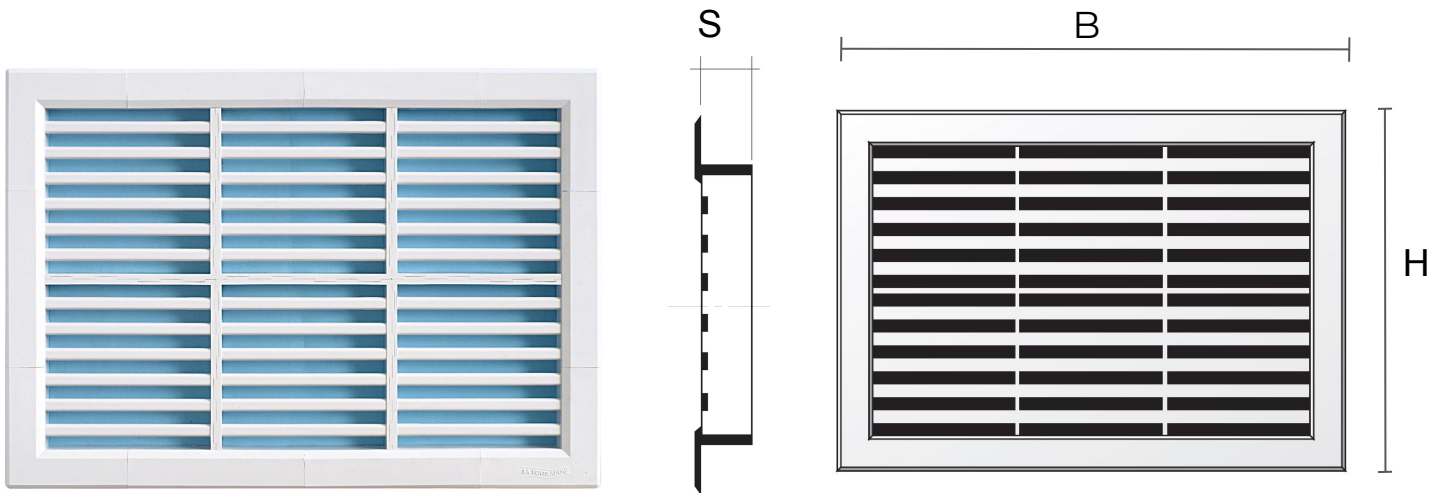

H-style modular grilles for recessed mounting

Item	BxH mm	S mm	Hole mm	Pass Air cm²	Insect screen
H16R3424B	340x240	15	308x208	360	✓
H16R3424M	340x240	15	308x208	360	✓
H16R3424N	340x240	15	308x208	360	✓

Description: Recessed H-style modular grille

Material: ABS plastic

Colour: H16R3424B White - H16R3424M Brown - H16R3424N Black

Features: Recessed H-style modular grille which can be positioned both indoors and outdoors.