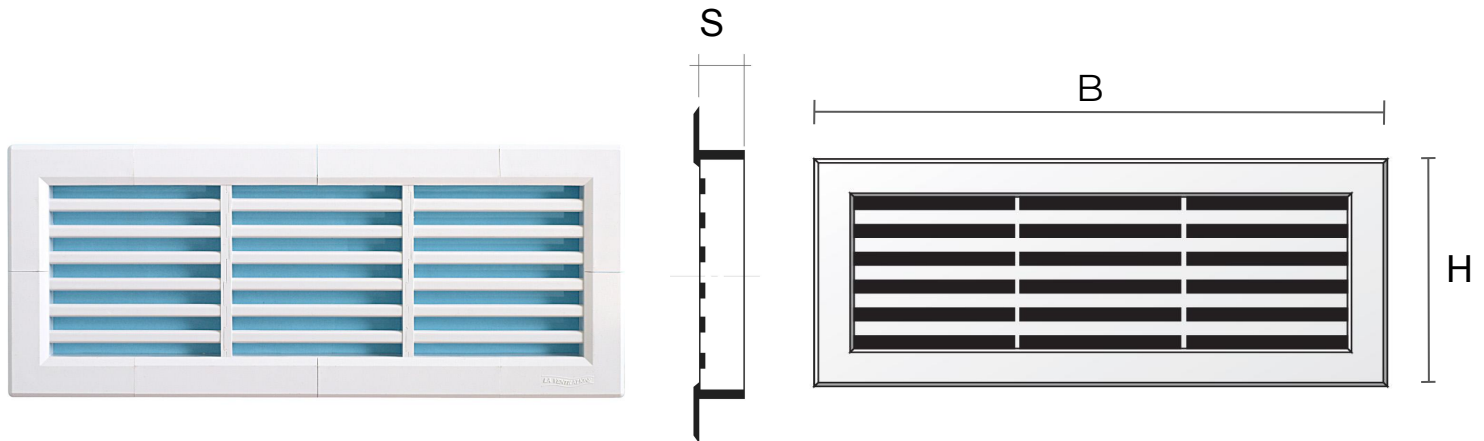

H-style modular grilles for recessed mounting

Item	BxH mm	S mm	Hole mm	Pass Air cm²	Insect screen
H6R3414B	340x140	15	308x108	180	✓
H6R3414M	340x140	15	308x108	180	✓
H6R3414N	340x140	15	308x108	180	✓

Description: Recessed H-style modular grille

Material: ABS plastic

Colour: H6R3414B White - H6R3414M Brown - H6R3414N Black

Features: Recessed H-style modular grille which can be positioned both indoors and outdoors.