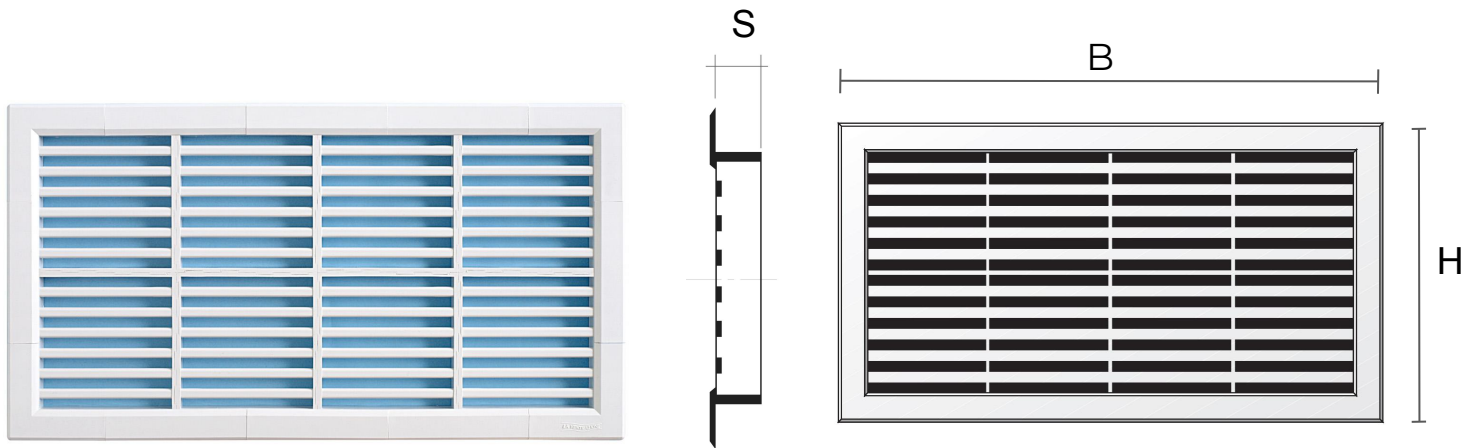

H-style modular grilles for recessed mounting

Item	BxH mm	S mm	Hole mm	Pass Air cm²
H224424B	440x240	15	408x208	560
H224424M	440x240	15	408x208	560
H224424N	440x240	15	408x208	560

Description: Recessed H-style modular grille

Material: ABS plastic

Colour: H224424B White - H224424M Brown - H224424N Black

Features: Recessed H-style modular grille which can be positioned both indoors and outdoors.