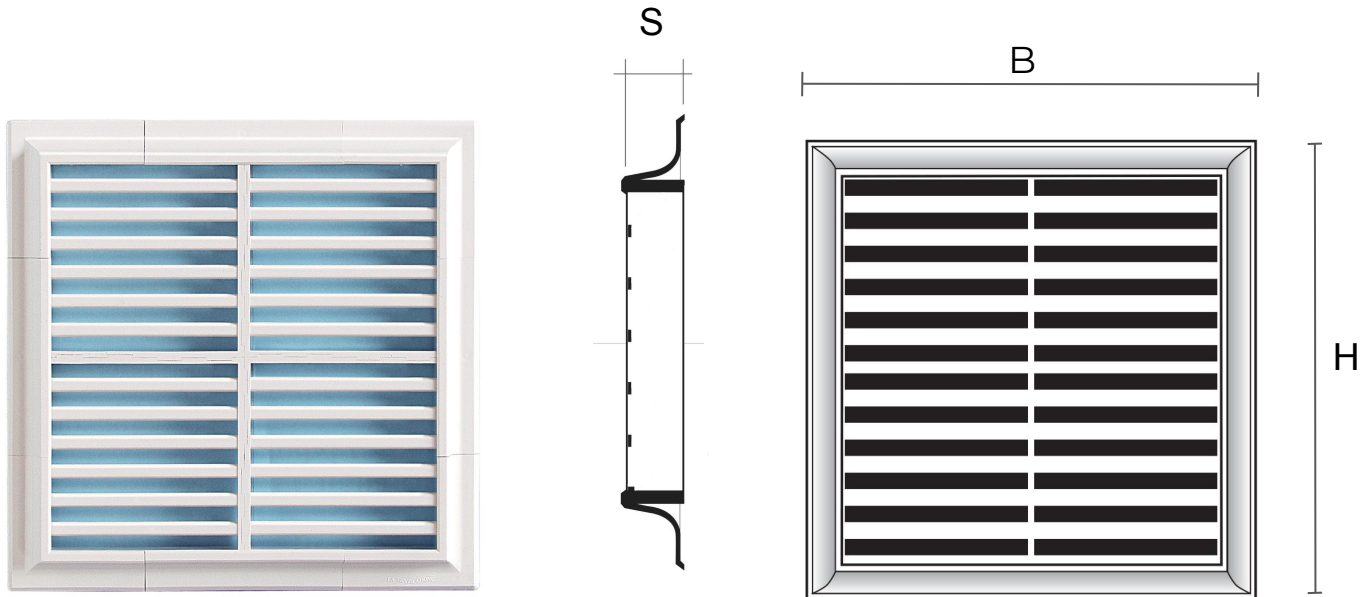

H-style modular grilles for surface-mounting

Item	BxH mm	S mm	Hole mm	Pass Air cm ²
H152424B	240x240	15	208x208	280
H152424M	240x240	15	208x208	280
H152424N	240x240	15	208x208	280

Description: Surface-mounting H-style modular grille

Material: ABS plastic

Colour: H152424B White - H152424M Brown - H152424N Black

Features: Surface-mounting H-style modular grille which can be positioned both indoors and outdoors.

H-style modular grilles for surface-mounting

Item	BxH mm	S mm	Hole mm	Pass Air cm ²	Insect screen
H15R2424B	240x240	15	208x208	240	✓
H15R2424M	240x240	15	208x208	240	✓
H15R2424N	240x240	15	208x208	240	✓

Description: Surface-mounting H-style modular grille

Material: ABS plastic

Colour: H15R2424B White - H15R2424M Brown - H15R2424N Black

Features: Surface-mounting H-style modular grille which can be positioned both indoors and outdoors.