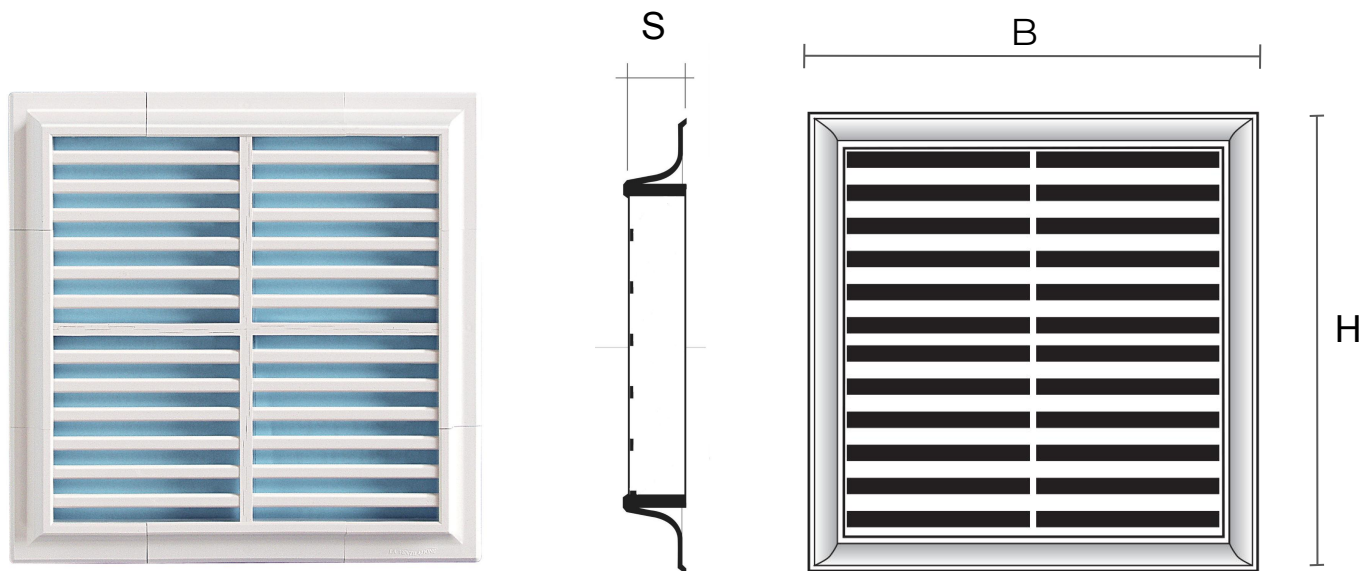

H-style modular grilles for surface-mounting

Item	BxH mm	S mm	Hole mm	Pass Air cm ²
H152424B	240x240	15	208x208	280
H152424M	240x240	15	208x208	280
H152424N	240x240	15	208x208	280

Description: Surface-mounting H-style modular grille

Material: ABS plastic

Colour: H152424B White - H152424M Brown - H152424N Black

Features: Surface-mounting H-style modular grille which can be positioned both indoors and outdoors.

H-style modular grilles for surface-mounting

Item	BxH mm	S mm	Hole mm	Pass Air cm ²	Insect screen
H15R2424B	240x240	15	208x208	240	✓
H15R2424M	240x240	15	208x208	240	✓
H15R2424N	240x240	15	208x208	240	✓

Description: Surface-mounting H-style modular grille

Material: ABS plastic

Colour: H15R2424B White - H15R2424M Brown - H15R2424N Black

Features: Surface-mounting H-style modular grille which can be positioned both indoors and outdoors.