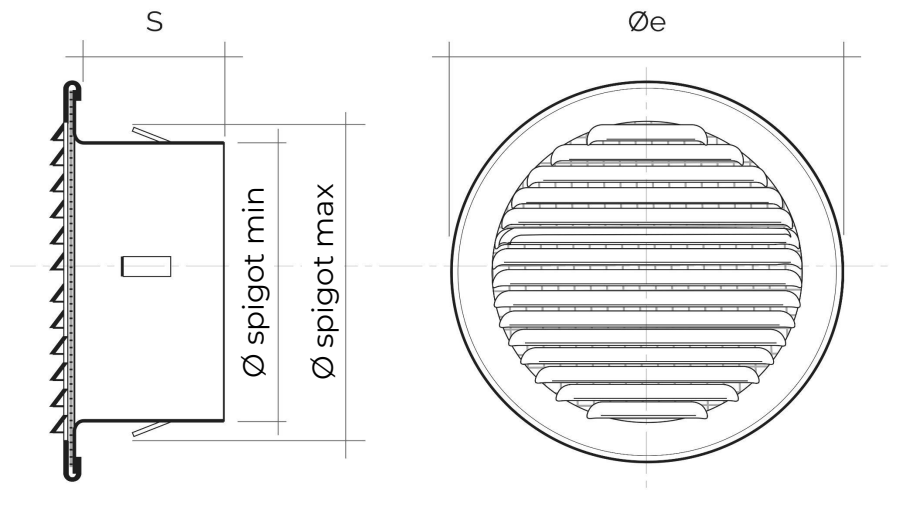

Description: Recessed mounting round ventilation grille

Material: Metal

Colour: GTAP125 Aluminium
GTRP125R Copper - GTAP125R Aluminium

Features: Recessed mounting round metal ventilation grille, with plastic spigot.
It can be installed both indoors and outdoors.

Round metal grilles with adapter for recessed mounting

Item	Ø e mm	S mm	Ø spigot min mm	Ø spigot max mm	Pass Air cm ²	Insect screen
GTRP140	175	50	131	141	129	
GTAP140	175	50	131	141	129	
GTRP140R	175	50	131	141	73,5	✓
GTAP140R	175	50	131	141	73,5	✓

Description: Recessed mounting round ventilation grille

Material: Metal

Colour: GTRP140 Copper - GTAP140 Aluminium
GTRP140R Copper - GTAP140R Aluminium

Features: Recessed mounting round metal ventilation grille, with plastic spigot.
It can be installed both indoors and outdoors.

Round metal grilles with adapter for recessed mounting

Item	Ø e mm	S mm	Ø spigot min mm	Ø spigot max mm	Pass Air cm ²	Insect screen
GTRP150	175	50	141	151	105	
GTAP150	175	50	141	151	105	
GTRP150R	175	50	141	151	85	✓
GTAP150R	175	50	141	151	85	✓