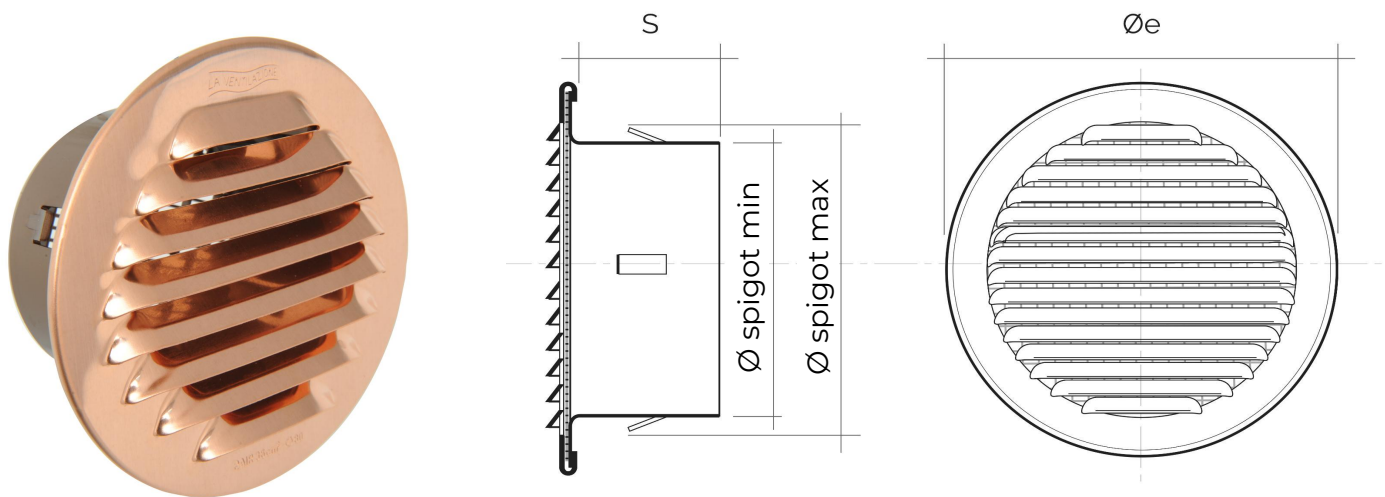

Round metal grilles with adapter for recessed mounting

Item	Ø e mm	S mm	Ø spigot min mm	Ø spigot max mm	Pass Air cm ²	Insect screen
GTRP80	100	50	72	85	37,5	
GTAP80	100	50	72	85	37,5	
GTRP80R	100	50	72	85	21,5	✓
GTAP80R	100	50	72	85	21,5	✓

Description: Recessed mounting round ventilation grille

Material: Metal

Colour: GTRP80 Copper - GTAP80 Aluminium
GTRP80R Copper - GTAP80R Aluminium

Features: Recessed mounting round metal ventilation grille, with plastic spigot.
It can be installed both indoors and outdoors.

Description: Recessed mounting round ventilation grille

Material: Metal

Colour: GTAP100 Aluminium
GTRP100R Copper - GTAP100R Aluminium

Features: Recessed mounting round metal ventilation grille, with plastic spigot.
It can be installed both indoors and outdoors.

Description: Recessed mounting round ventilation grille

Material: Metal

Colour: GTAP125 Aluminium
GTRP125R Copper - GTAP125R Aluminium

Features: Recessed mounting round metal ventilation grille, with plastic spigot.
It can be installed both indoors and outdoors.