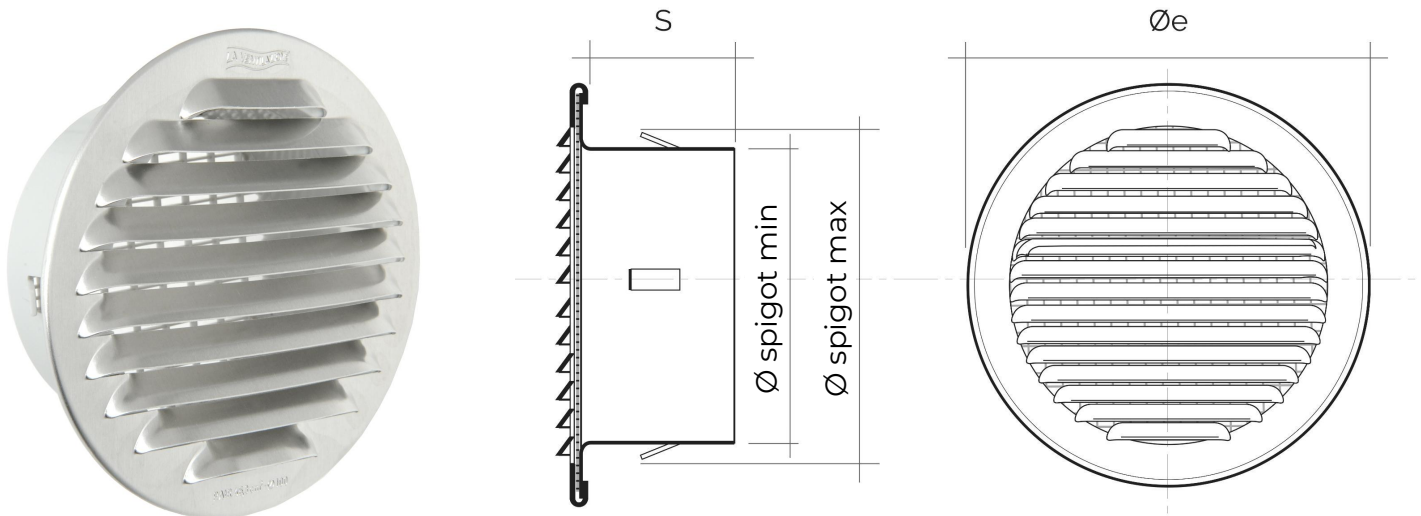

Round metal grilles with adapter for recessed mounting

Item	Ø e mm	S mm	Ø spigot min mm	Ø spigot max mm	Pass Air cm²	Insect screen
GTAP100	125	50	92	104	63	
GTRP100R	125	50	92	104	36	✓
GTAP100R	125	50	92	104	36	✓

Description: Recessed mounting round ventilation grille

Material: Metal

Colour: GTAP100 Aluminium
GTRP100R Copper - GTAP100R Aluminium

Features: Recessed mounting round metal ventilation grille, with plastic spigot.
It can be installed both indoors and outdoors.