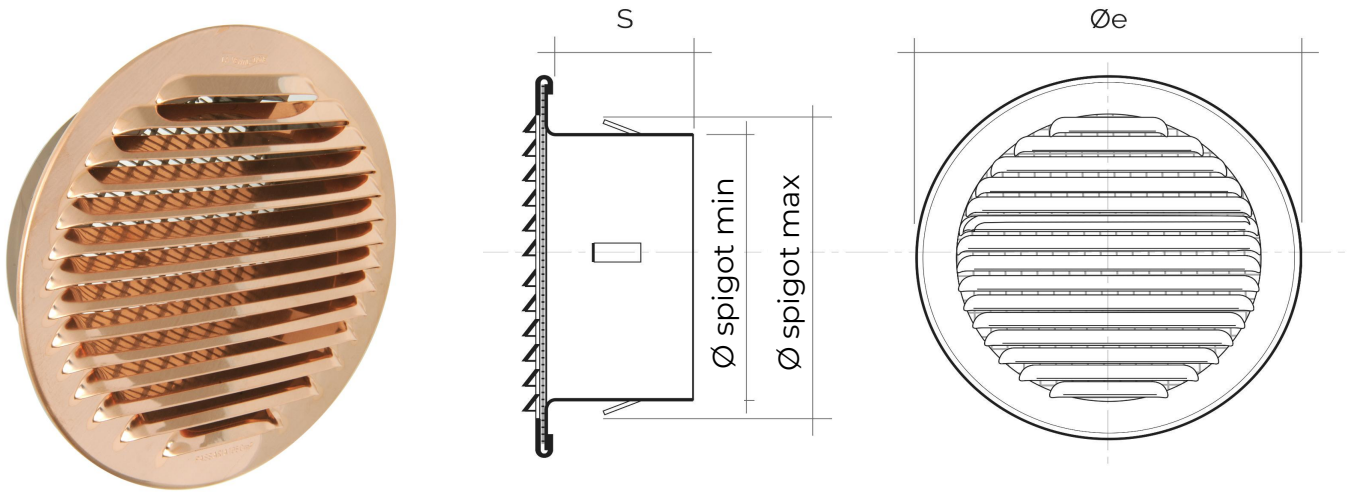

Round metal grilles with adapter for recessed mounting

Item	Ø e mm	S mm	Ø spigot min mm	Ø spigot max mm	Pass Air cm²	Insect screen
GTRP140	175	50	131	141	129	
GTAP140	175	50	131	141	129	
GTRP140R	175	50	131	141	73,5	✓
GTAP140R	175	50	131	141	73,5	✓

Description: Recessed mounting round ventilation grille

Material: Metal

Colour: GTRP140 Copper - GTAP140 Aluminium
GTRP140R Copper - GTAP140R Aluminium

Features: Recessed mounting round metal ventilation grille, with plastic spigot.
It can be installed both indoors and outdoors.