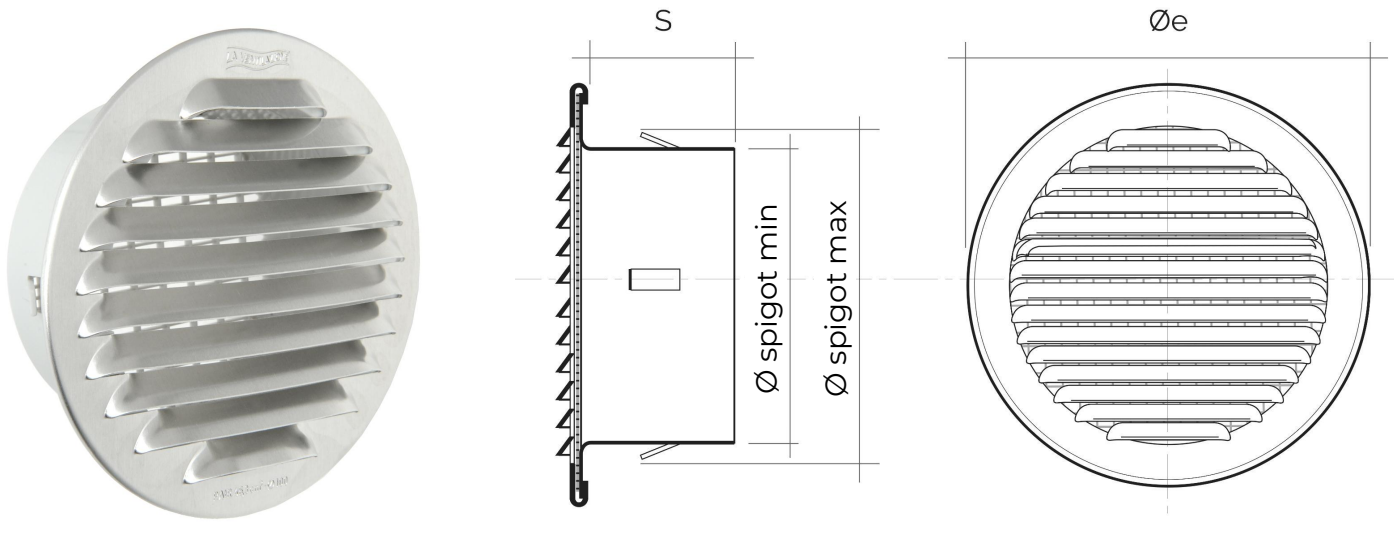

Round metal grilles with adapter for recessed mounting

Item	Ø e mm	S mm	Ø spigot min mm	Ø spigot max mm	Pass Air cm²	Insect screen
GTAP125	150	50	116	130	102	
GTRP125R	150	50	116	130	58,7	✓
GTAP125R	150	50	116	130	58,7	✓

Description: Recessed mounting round ventilation grille

Material: Metal

Colour: GTAP125 Aluminium
GTRP125R Copper - GTAP125R Aluminium

Features: Recessed mounting round metal ventilation grille, with plastic spigot.
It can be installed both indoors and outdoors.