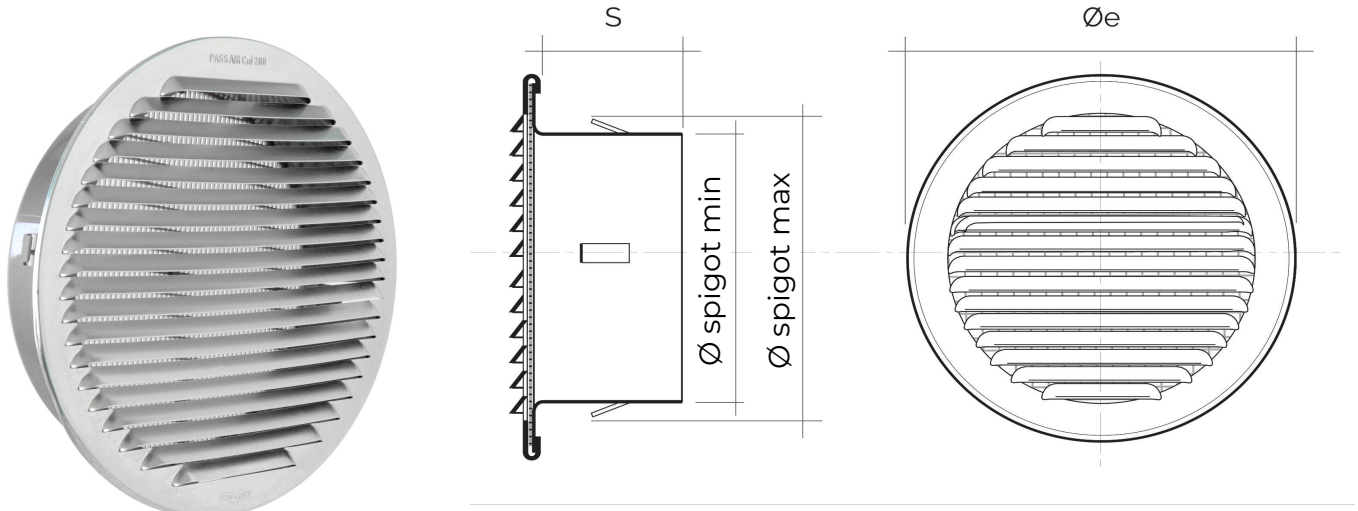

Round metal grilles with adapter for recessed mounting

Item	Ø e mm	S mm	Ø spigot min mm	Ø spigot max mm	Pass Air cm²	Insect screen
GTRP200	230	50	192	203	275	
GTRP200R	230	50	192	203	157	✓
GTAP200R	230	50	192	203	157	✓

Description: Recessed mounting round ventilation grille

Material: Metal

Colour: GTRP200 Copper - GTRP200R Copper - GTAP200R Aluminium

Features: Recessed mounting round metal ventilation grille, with plastic spigot.
It can be installed both indoors and outdoors.