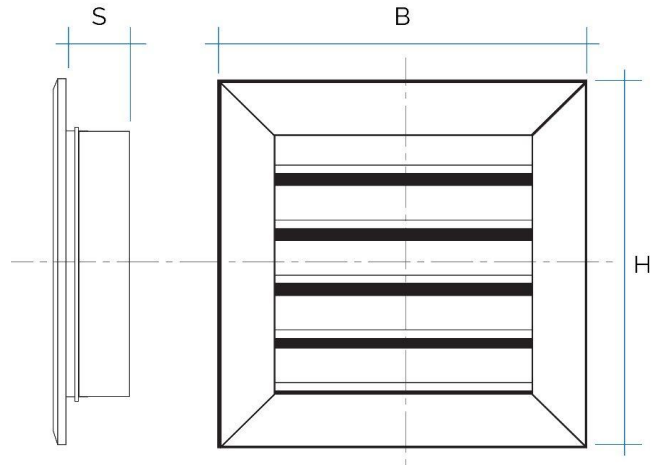

Air return grilles with rain protection flaps

Item	Colour	BxH mm	Hole mm	S mm
GRFAL1413	aluminium	140x140	112x112	28
GRFB3413	white alu.	140x140	112x112	28
GRFAL1615	aluminium	160x160	132x132	28
GRFB1615	white alu.	160x160	132x132	28
GRFAL1813	aluminium	180x140	152x112	28
GRFB1813	white alu.	180x140	152x112	28
GRFAL1818	aluminium	180x180	152x152	28
GRFB1818	white alu.	180x180	152x152	28

Description: Air return grille with oblique flaps

Material: Metal

Features: Recessed mounting aluminium grille with oblique flaps. It is used for proper fireplace ventilation.

Air return grilles with rain protection flaps

Item	Colour	BxH mm	Hole mm	S mm
GRFAL2020	aluminium	200x200	172x172	28
GRFB2020	white alu.	200x200	172x172	28
GRFAL2215	aluminium	220x160	192x132	28
GRFB2215	white alu.	220x160	192x132	28
GRFAL2413	aluminium	240x120	212x92	28
GRFB2413	white alu.	240x120	212x92	28
GRFAL2414	aluminium	240x140	212x112	28
GRFB2414	white alu.	240x140	212x112	28