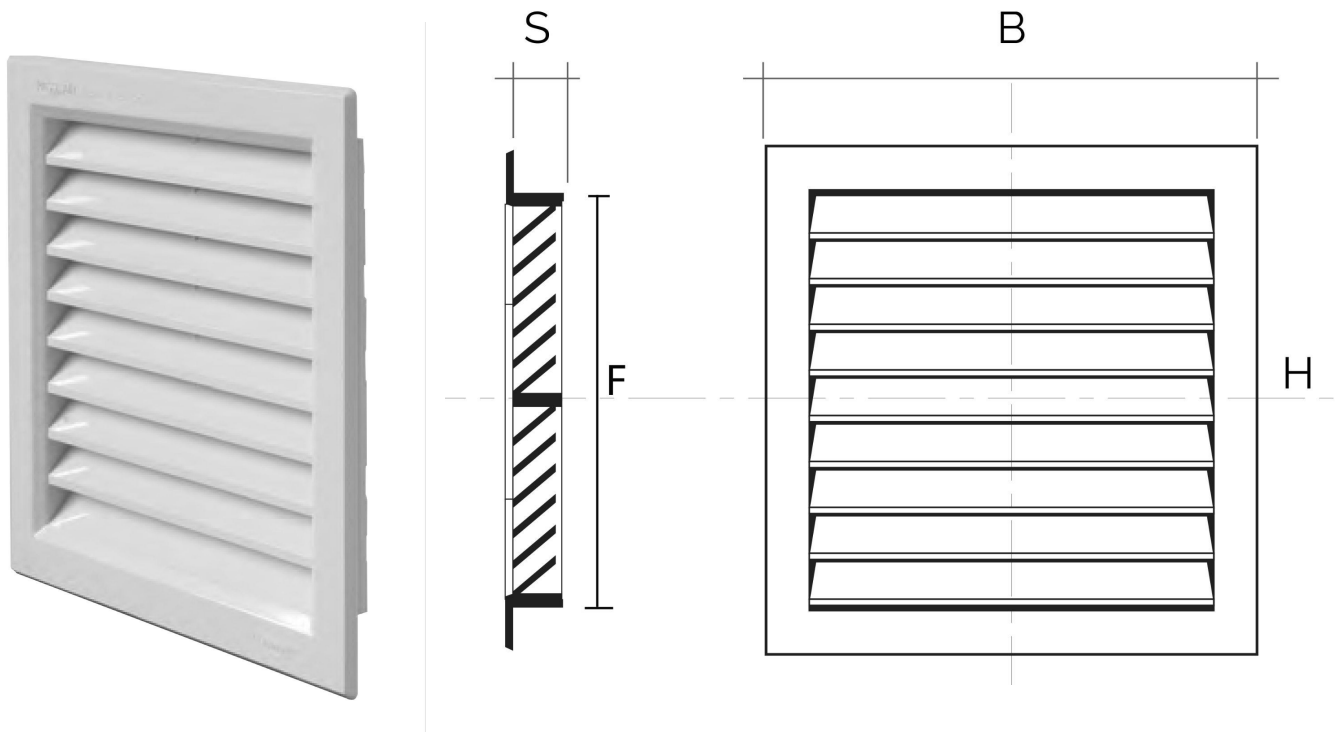

## Recessed mounting square wall grilles, series G

Item	BxH mm	S mm	Hole F mm	Pass Air cm <sup>2</sup>
<b>GN1919B</b>	189x189	17	150x150	110
<b>GN1919M</b>	189x189	17	150x150	110

**Description:** Recessed mounting square ventilation grille

**Material:** ABS plastic

**Colour:** GN1919B White - GN1919M Brown

**Features:** Recessed mounting square ventilation grille with rainproof flaps. Suitable for both indoors and outdoors installation.

## Recessed mounting square wall grilles, series G

Item	BxH mm	S mm	Hole F mm	Pass Air cm <sup>2</sup>	Insect screen
<b>GNR1919B</b>	189x189	17	150x150	100	✓
<b>GNR1919M</b>	189x189	17	150x150	100	✓

**Description:** Recessed mounting square ventilation grille