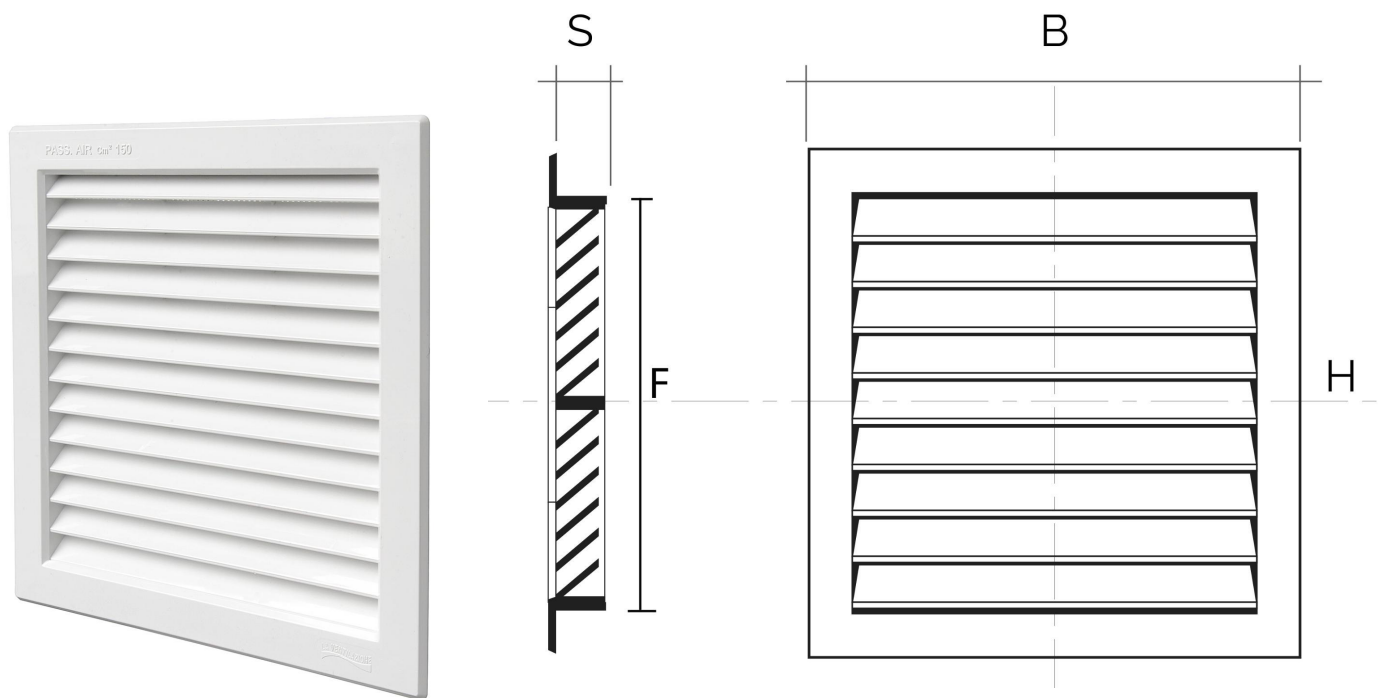

Recessed mounting square wall grilles, series G

Item	BxH mm	S mm	Hole F mm	Pass Air cm²	Adjustable air flow + Insect screen
G14DR2X2B	240x240	15	202x202	120	✓
G14DR2X2M	240x240	15	202x202	120	✓
G14DR2X2N	240x240	15	202x202	120	✓

Description: Recessed mounting square ventilation grille

Material: ABS plastic

Colour: G14DR2X2B White - G14DR2X2M Brown - G14DR2X2N Black

Features: Recessed mounting square ventilation grille with rainproof flaps, including adjustable air flow by knob. Suitable for both indoors and outdoors installation.