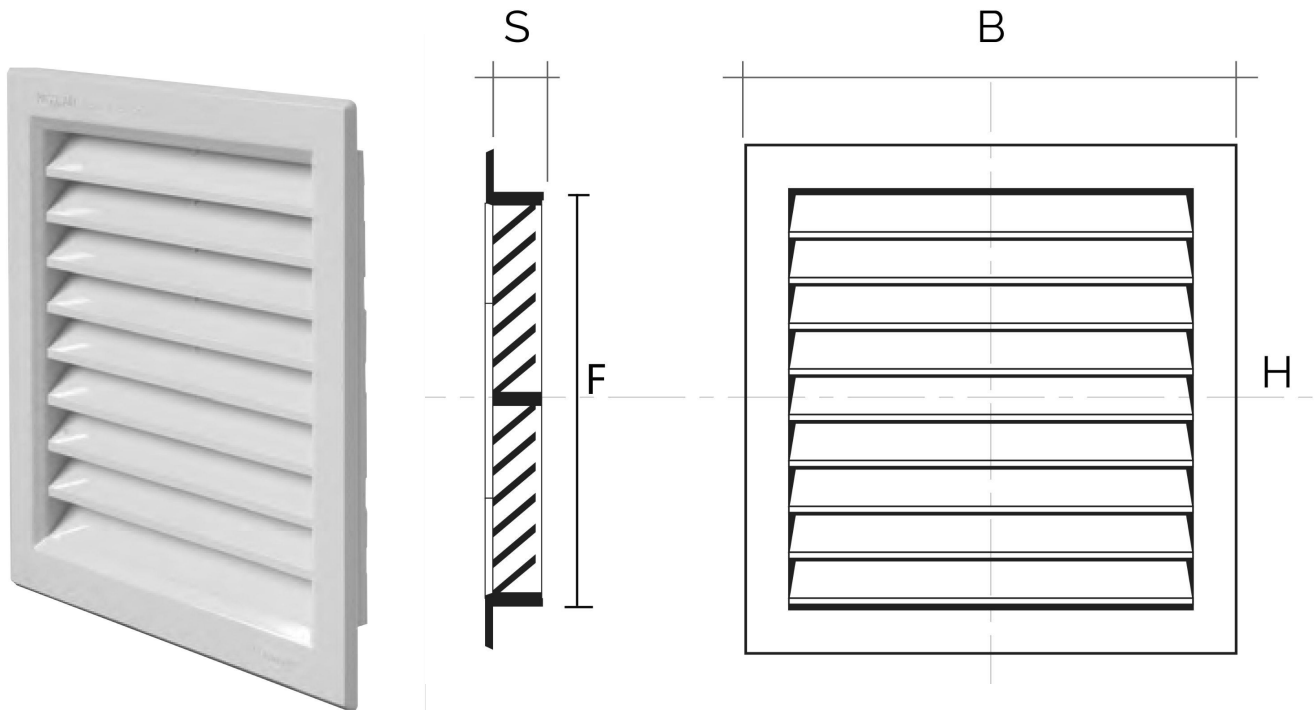

Recessed mounting square wall grilles, series G

Item	BxH mm	S mm	Hole F mm	Pass Air cm²	Adjustable air flow
GND1919B	189x189	17	150x150	85	✓
GND1919M	189x189	17	150x150	85	✓

Description: Recessed mounting square ventilation grille

Material: ABS plastic

Colour: GND1919B White - GND1919M Brown

Features: Recessed mounting square ventilation grille with rainproof flaps, including adjustable air flow by knob. Suitable for both indoors and outdoors installation.