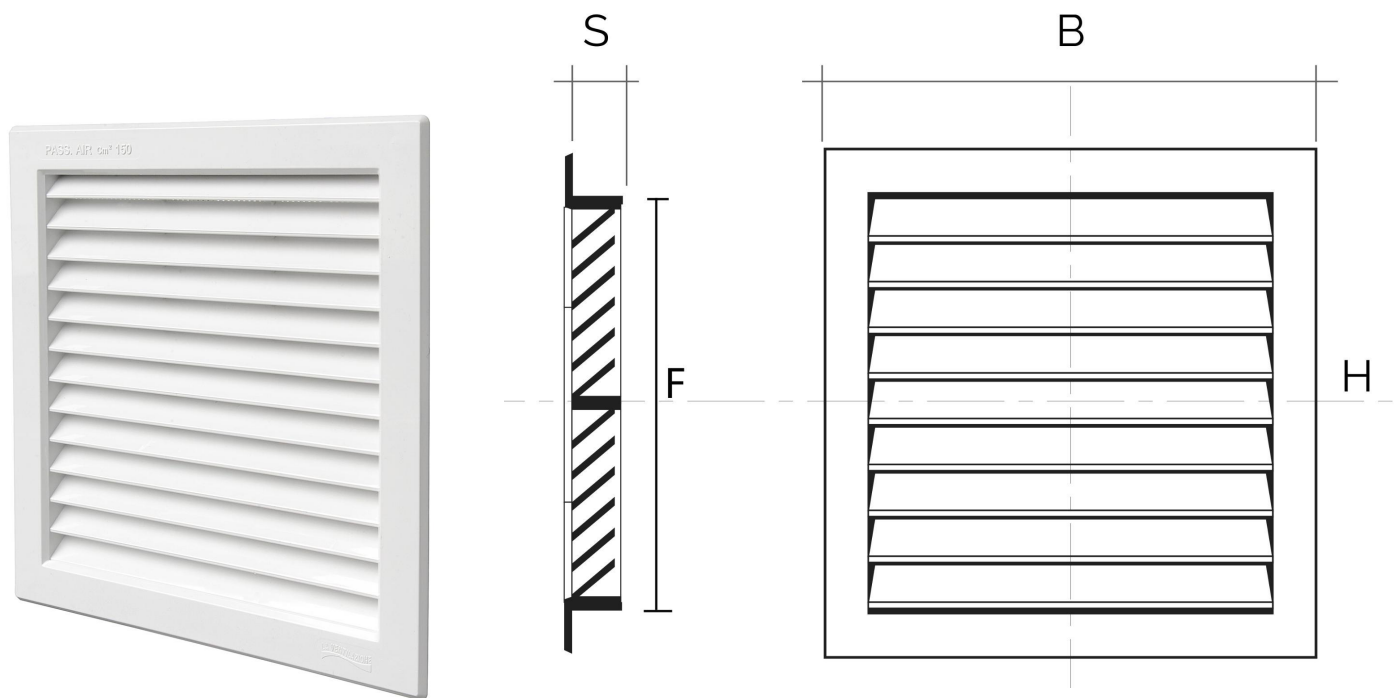

Recessed mounting square wall grilles, series G

Item	BxH mm	S mm	Hole F mm	Pass Air cm²	Insect screen
G14R2424B	240x240	15	202x202	200	✓
G14R2424M	240x240	15	202x202	200	✓
G14R2424N	240x240	15	202x202	200	✓

Description: Recessed mounting square ventilation grille

Material: ABS plastic

Colour: G14R2424B White - G14R2424M Brown - G14R2424N Black

Features: Recessed mounting square ventilation grille with rainproof flaps. Suitable for both indoors and outdoors installation.