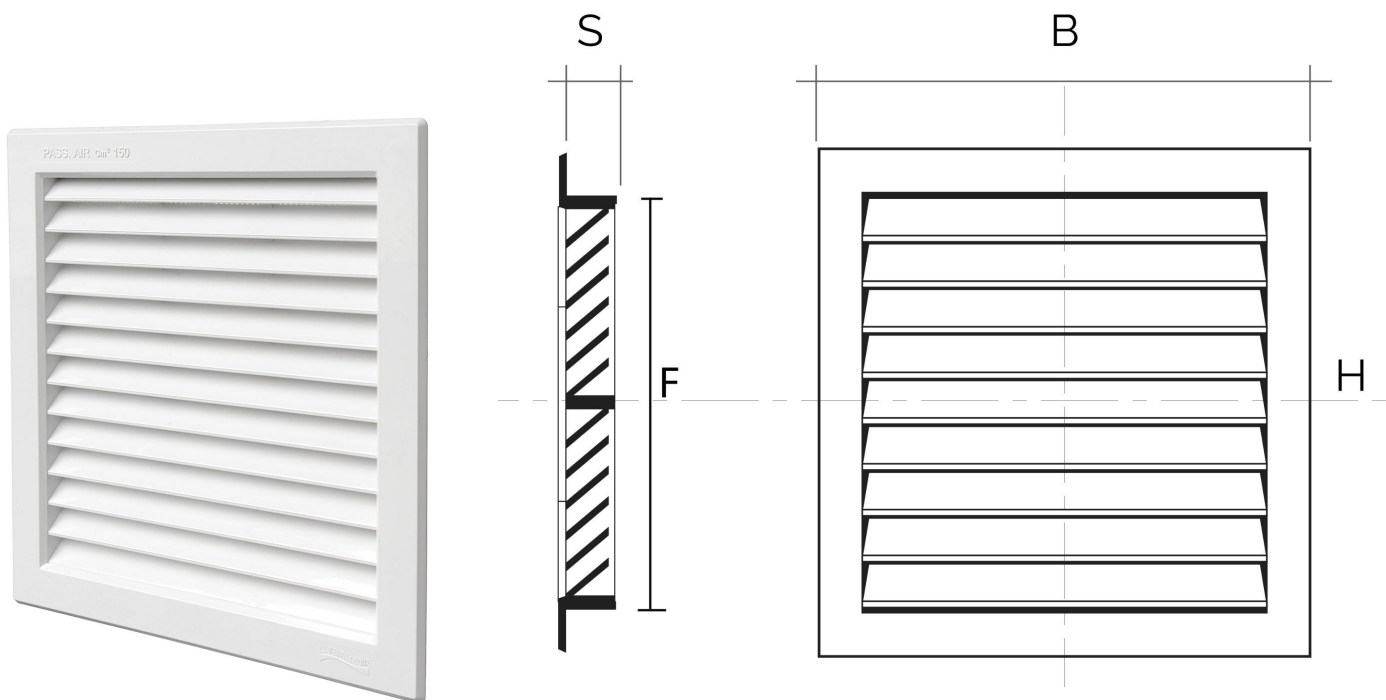

Recessed mounting square wall grilles, series G

Item	BxH mm	S mm	Hole F mm	Pass Air cm²
G142424B	240x240	15	202x202	220
G142424M	240x240	15	202x202	220
G142424N	240x240	15	202x202	220

Description: Recessed mounting square ventilation grille

Material: ABS plastic

Colour: G142424B White - G142424M Brown - G142424N Black

Features: Recessed mounting square ventilation grille with rainproof flaps. Suitable for both indoors and outdoors installation.