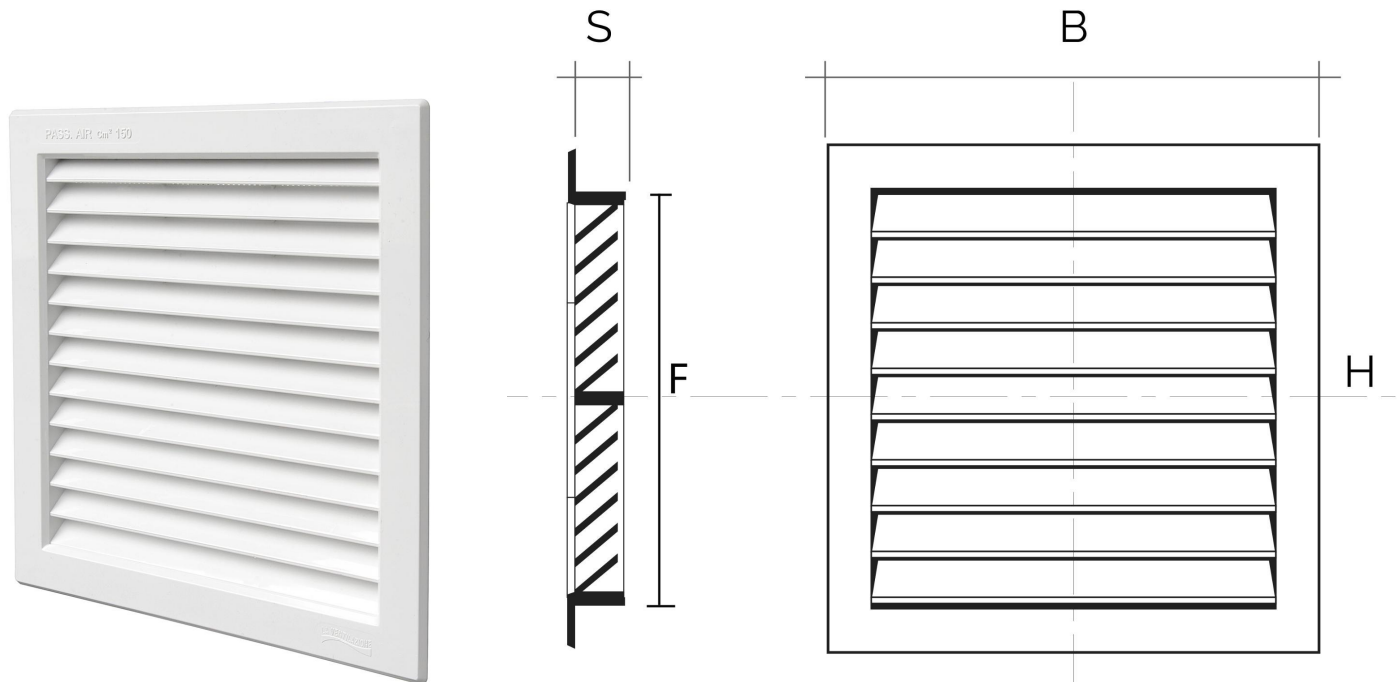

Recessed mounting square wall grilles, series G

Item	BxH mm	S mm	Hole F mm	Pass Air cm²	Insect screen
GN2222B	217x217	18	177x177	150	
GNR2222B	217x217	18	177x177	150	✓

Description: Recessed mounting square ventilation grille

Material: ABS plastic

Colour: White

Features: Recessed mounting square ventilation grille with rainproof flaps. Suitable for both indoors and outdoors installation.