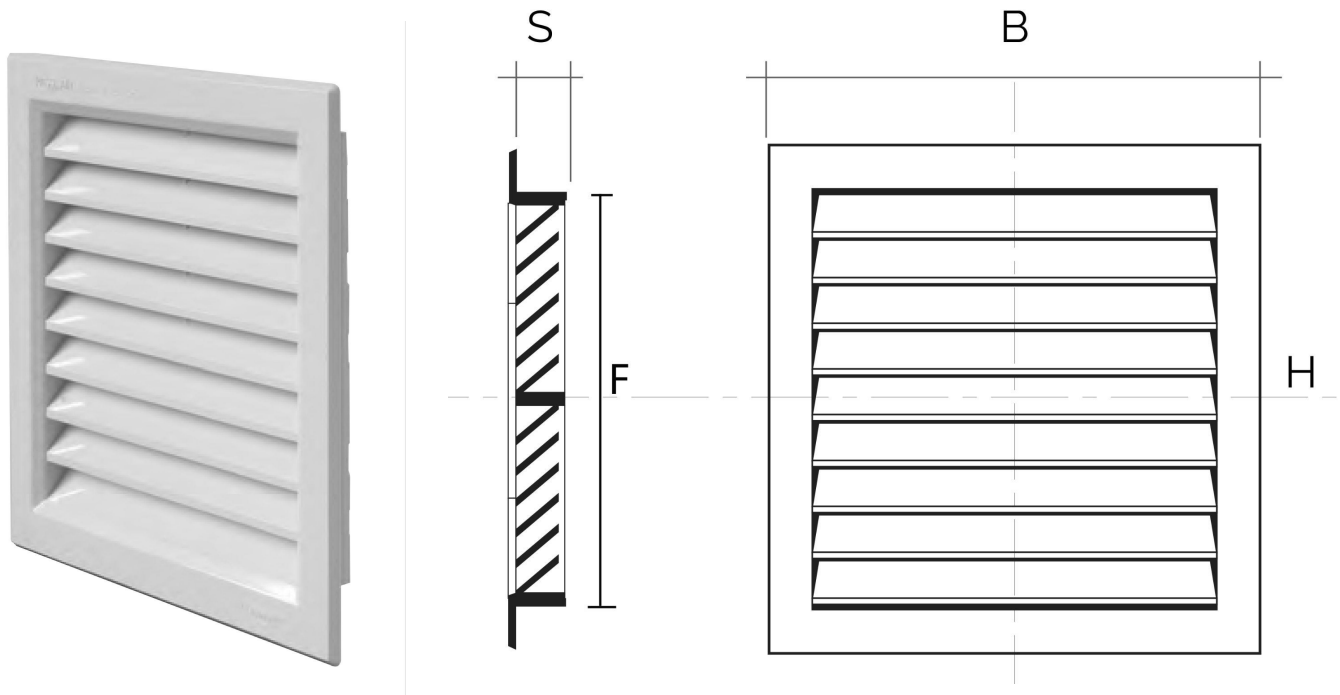

Recessed mounting square wall grilles, series G

Item	BxH mm	S mm	Hole F mm	Pass Air cm²	Adjustable air flow + Insect screen
GNDR1919B	189x189	17	150x150	85	✓
GNDR1919M	189x189	17	150x150	85	✓

Description: Recessed mounting square ventilation grille

Material: ABS plastic

Colour: GNDR1919B White - GNDR1919M Brown

Features: Recessed mounting square ventilation grille with rainproof flaps, including adjustable air flow by knob. Suitable for both indoors and outdoors installation.