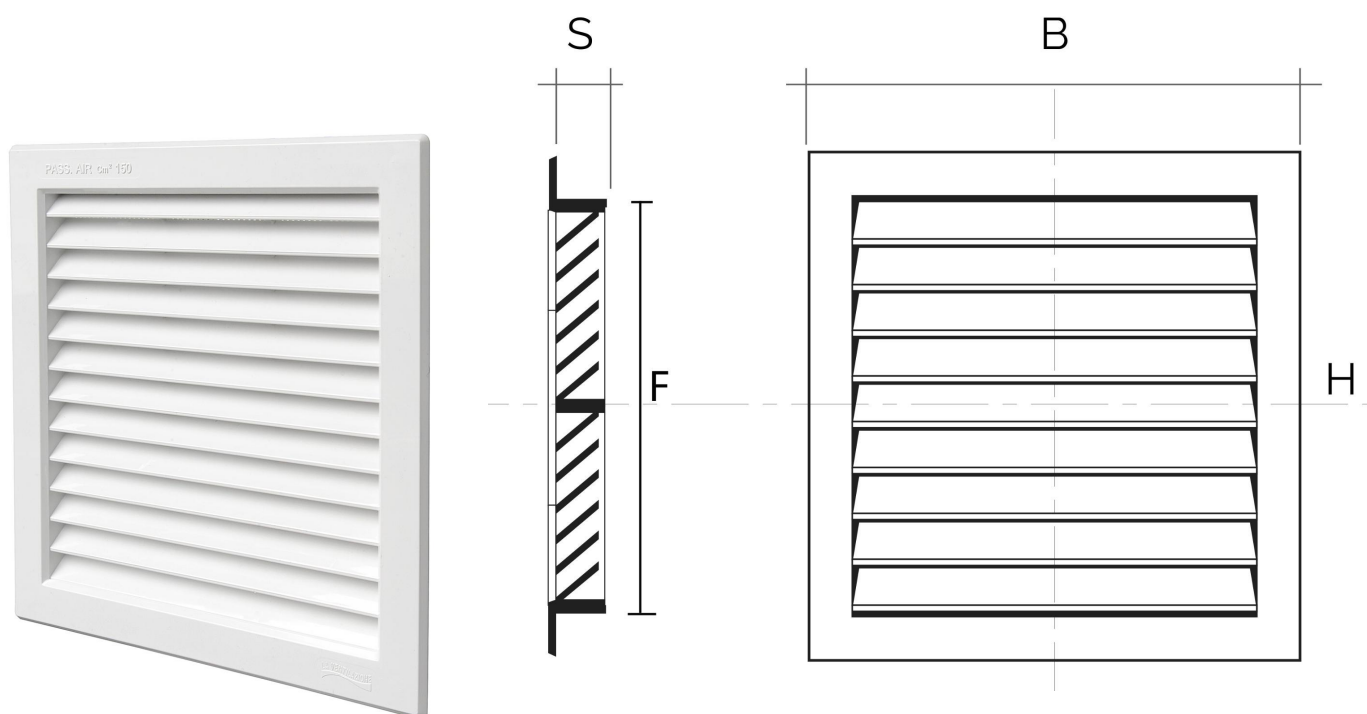

Recessed mounting square wall grilles, series G

Item	BxH mm	S mm	Hole F mm	Pass Air cm²	Adjustable air flow
G14D2424B	240x240	15	202x202	140	✓
G14D2424M	240x240	15	202x202	140	✓
G14D2424N	240x240	15	202x202	140	✓

Description: Recessed mounting square ventilation grille

Material: ABS plastic

Colour: G14D2424B White - G14D2424M Brown - G14D2424N Black

Features: Recessed mounting square ventilation grille with rainproof flaps, including adjustable air flow by knob. Suitable for both indoors and outdoors installation.