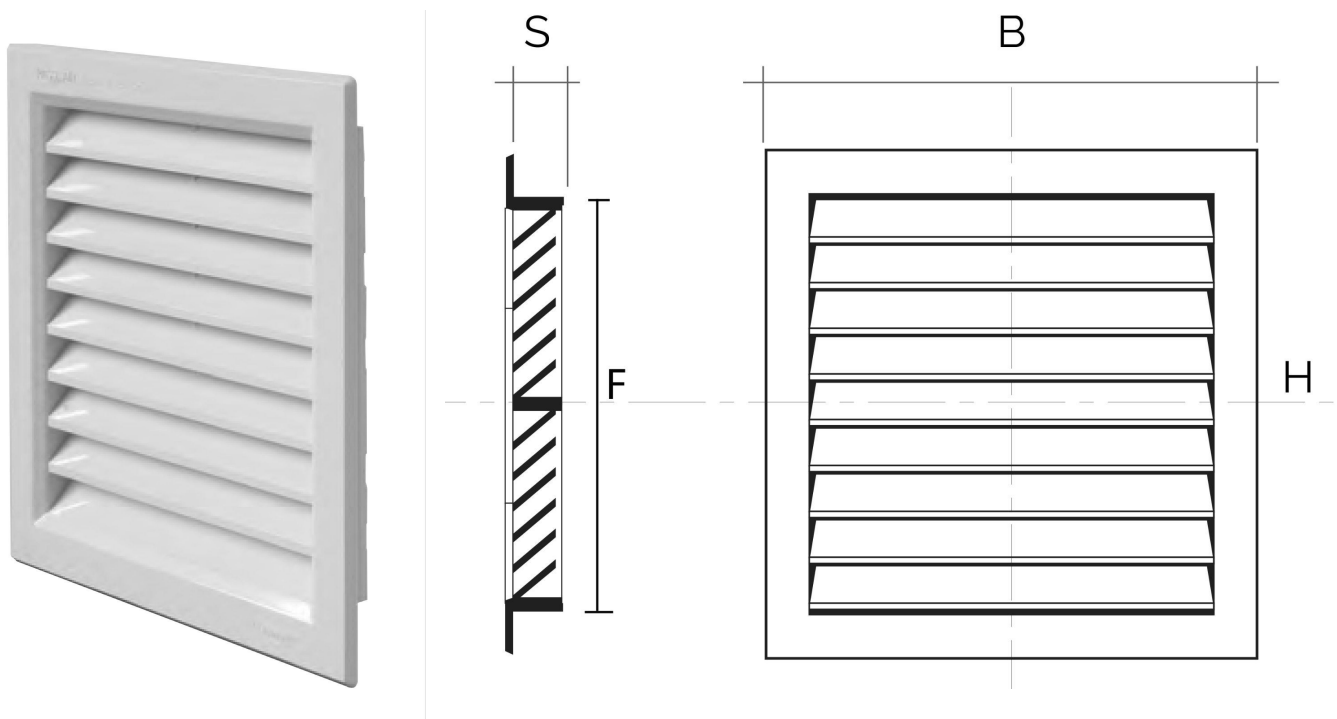

## Recessed mounting square wall grilles, series G

Item	BxH mm	S mm	Hole F mm	Pass Air cm <sup>2</sup>
<b>GN1919B</b>	189x189	17	150x150	110
<b>GN1919M</b>	189x189	17	150x150	110

**Description:** Recessed mounting square ventilation grille

**Material:** ABS plastic

**Colour:** GN1919B White - GN1919M Brown

**Features:** Recessed mounting square ventilation grille with rainproof flaps. Suitable for both indoors and outdoors installation.