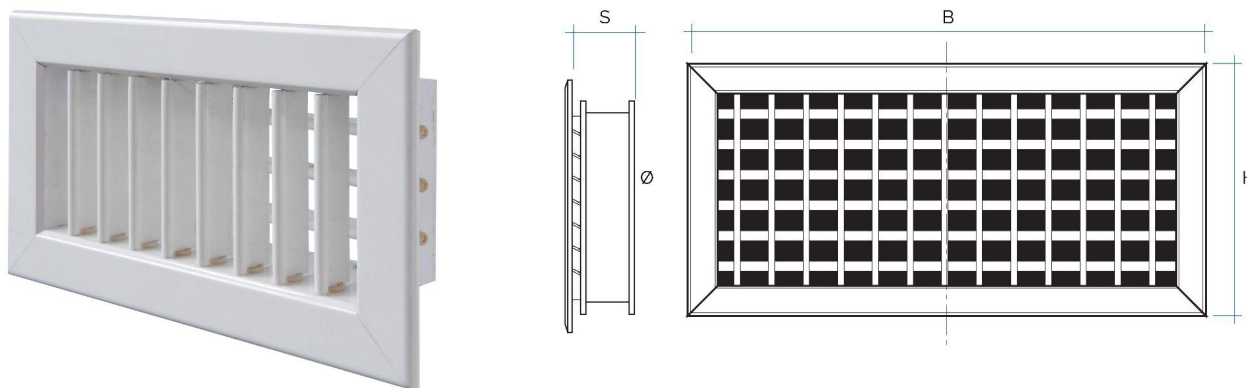

## Air conditioning grilles

Item	Colour	BxH mm	Hole mm	Air flow m <sup>3</sup> /h min - max	S mm
<b>GM2V2010AL</b>	aluminium	225x125	200x100	50 - 220	45
<b>GM2V2010B</b>	white alu.	225x125	200x100	50 - 220	45
<b>GM2V3010AL</b>	aluminium	325x125	300x100	80 - 350	45
<b>GM2V3010B</b>	white alu.	325x125	300x100	80 - 350	45
<b>GM2V3015AL</b>	aluminium	325x175	300x150	150 - 630	45
<b>GM2V3015B</b>	white alu.	325x175	300x150	150 - 630	45
<b>GM2V3020AL</b>	aluminium	325x225	300x200	210 - 850	45
<b>GM2V3020B</b>	white alu.	325x225	300x200	210 - 850	45
<b>GM2V4010AL</b>	aluminium	425x125	400x100	120 - 500	45
<b>GM2V4010B</b>	white alu.	425x125	400x100	120 - 500	45

**Description:** Air supply grille

**Material:** Aluminium

**Features:** Air delivery vent made of anodized aluminum with a double row of individually adjustable vertical and horizontal flaps. Fixing clips are included. Suitable for air conditioning systems.

## Air conditioning grilles

Item	Colour	BxH mm	Hole mm	Air flow m <sup>3</sup> /h min - max	S mm
<b>GM2V4015AL</b>	aluminium	425x175	400x150	210 - 850	45
<b>GM2V4015B</b>	white alu.	425x175	400x150	210 - 850	45
<b>GM2V4020AL</b>	aluminium	425x225	400x200	320 - 1300	45
<b>GM2V4020B</b>	white alu.	425x225	400x200	320 - 1300	45
<b>GM2V5015AL</b>	aluminium	525x175	500x150	270 - 1110	45
<b>GM2V5015B</b>	white alu.	525x175	500x150	270 - 1110	45
<b>GM2V5020AL</b>	aluminium	525x225	500x200	380 - 1540	45
<b>GM2V5020B</b>	white alu.	525x225	500x200	380 - 1540	45