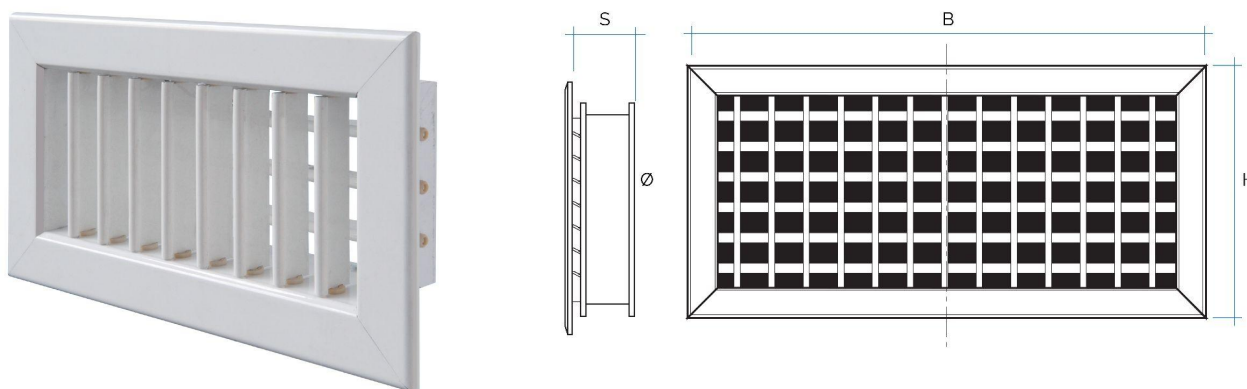

## Air conditioning grilles

Item	Colour	BxH mm	Hole mm	Air flow m <sup>3</sup> /h min - max	S mm
<b>GM2V2010AL</b>	aluminium	225x125	200x100	50 - 220	45
<b>GM2V2010B</b>	white alu.	225x125	200x100	50 - 220	45
<b>GM2V3010AL</b>	aluminium	325x125	300x100	80 - 350	45
<b>GM2V3010B</b>	white alu.	325x125	300x100	80 - 350	45
<b>GM2V3015AL</b>	aluminium	325x175	300x150	150 - 630	45
<b>GM2V3015B</b>	white alu.	325x175	300x150	150 - 630	45
<b>GM2V3020AL</b>	aluminium	325x225	300x200	210 - 850	45
<b>GM2V3020B</b>	white alu.	325x225	300x200	210 - 850	45
<b>GM2V4010AL</b>	aluminium	425x125	400x100	120 - 500	45
<b>GM2V4010B</b>	white alu.	425x125	400x100	120 - 500	45

**Description:** Air supply grille

**Material:** Aluminium

**Features:** Air delivery vent made of anodized aluminum with a double row of individually adjustable vertical and horizontal flaps. Fixing clips are included. Suitable for air conditioning systems.

## Air conditioning grilles

Item	Colour	BxH mm	Hole mm	Air flow m <sup>3</sup> /h min - max	S mm
<b>GM2V4015AL</b>	aluminium	425x175	400x150	210 - 850	45
<b>GM2V4015B</b>	white alu.	425x175	400x150	210 - 850	45
<b>GM2V4020AL</b>	aluminium	425x225	400x200	320 - 1300	45
<b>GM2V4020B</b>	white alu.	425x225	400x200	320 - 1300	45
<b>GM2V5015AL</b>	aluminium	525x175	500x150	270 - 1110	45
<b>GM2V5015B</b>	white alu.	525x175	500x150	270 - 1110	45
<b>GM2V5020AL</b>	aluminium	525x225	500x200	380 - 1540	45
<b>GM2V5020B</b>	white alu.	525x225	500x200	380 - 1540	45