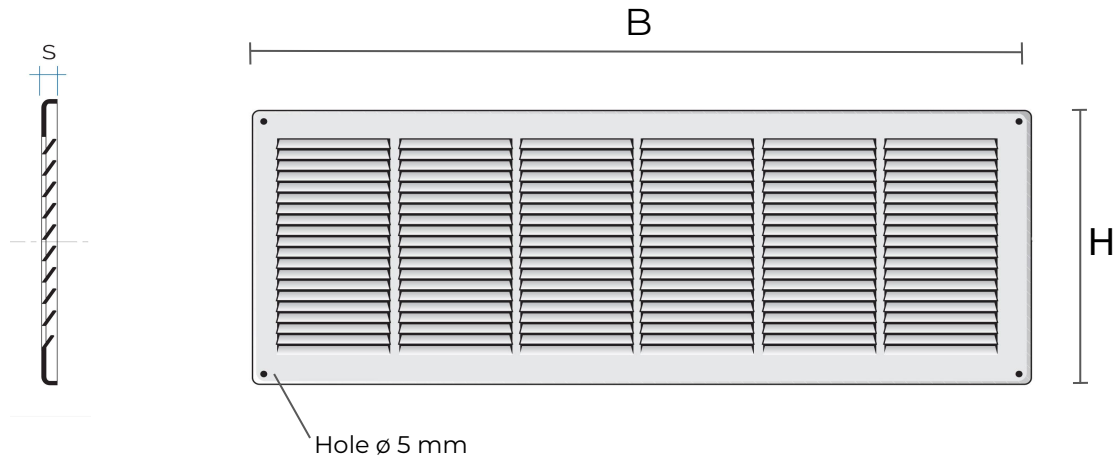

## Surface-mounted metal grilles to screw

 = Compatible with saline environments

Item	Colour	BxH mm	S mm	Pass Air cm <sup>2</sup>
<b>GL6424B</b>	white	640x240	5	510
<b>GL6424M</b>	brown	640x240	5	510
<b>GL6424G</b>	grey	640x240	5	510
<b>GL6424N</b>	black	640x240	5	510
<b>GIN6424</b>	inox 430	640x240	5	510
<b>GRA6424</b>	copper	640x240	5	510
 <b>GAL6424</b>	silver alu.	640x240	5	510

**Description:** Surface-mounted rectangular ventilation grille

**Material:** Metal

**Features:** Rectangular metal ventilation grille, to be surface mounted with screws and plugs. Distance between holes 618x218 mm. It can be installed both indoors and outdoors.

## Surface-mounted metal grilles to screw

 = Compatible with saline environments

Item	Colour	BxH mm	S mm	Pass Air cm <sup>2</sup>	Insect screen
<b>GL6424RB</b>	white	640x240	5	510	✓
<b>GL6424RM</b>	brown	640x240	5	510	✓
<b>GL6424RG</b>	grey	640x240	5	510	✓
<b>GL6424RN</b>	black	640x240	5	510	✓
<b>GIN6424R</b>	inox 430	640x240	5	510	✓
<b>GRA6424R</b>	copper	640x240	5	510	✓
 <b>GAL6424R</b>	silver alu.	640x240	5	510	✓

**Description:** Surface-mounted rectangular ventilation grille

**Material:** Metal

**Features:** Rectangular metal ventilation grille, to be surface mounted with screws and plugs, including insect screen. Distance between holes 618x218 mm. It can be installed both indoors and outdoors.