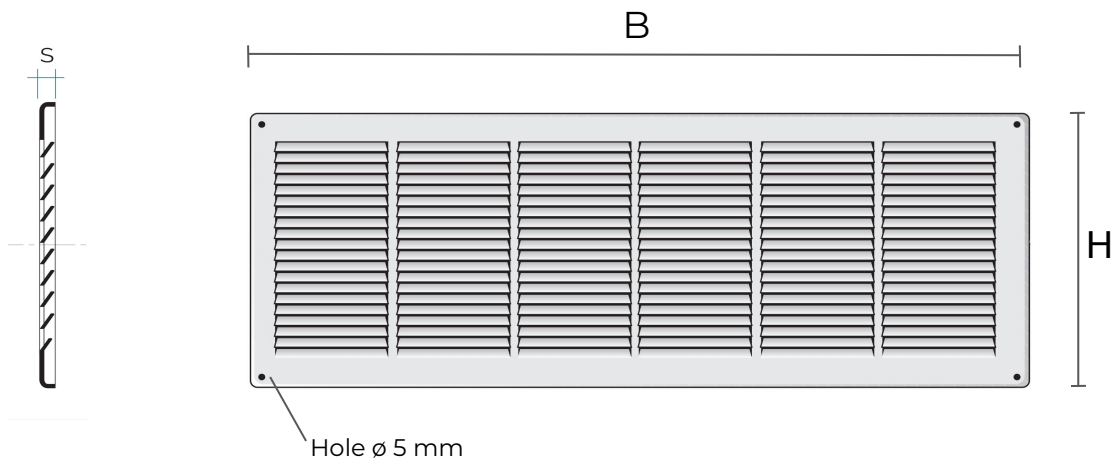

## Surface-mounted metal grilles to screw

 = Compatible with saline environments

Item	Colour	BxH mm	S mm	Pass Air cm <sup>2</sup>
<b>GL6424B</b>	white	640x240	5	510
<b>GL6424M</b>	brown	640x240	5	510
<b>GL6424G</b>	grey	640x240	5	510
<b>GL6424N</b>	black	640x240	5	510
<b>GIN6424</b>	inox 430	640x240	5	510
<b>GRA6424</b>	copper	640x240	5	510
 <b>GAL6424</b>	silver alu.	640x240	5	510

**Description:** Surface-mounted rectangular ventilation grille

**Material:** Metal

**Features:** Rectangular metal ventilation grille, to be surface mounted with screws and plugs. Distance between holes 618x218 mm. It can be installed both indoors and outdoors.

## Surface-mounted metal grilles to screw

 = Compatible with saline environments

Item	Colour	BxH mm	S mm	Pass Air cm <sup>2</sup>	Insect screen
<b>GL6424RB</b>	white	640x240	5	510	✓
<b>GL6424RM</b>	brown	640x240	5	510	✓
<b>GL6424RG</b>	grey	640x240	5	510	✓
<b>GL6424RN</b>	black	640x240	5	510	✓
<b>GIN6424R</b>	inox 430	640x240	5	510	✓
<b>GRA6424R</b>	copper	640x240	5	510	✓
 <b>GAL6424R</b>	silver alu.	640x240	5	510	✓

**Description:** Surface-mounted rectangular ventilation grille

**Material:** Metal

**Features:** Rectangular metal ventilation grille, to be surface mounted with screws and plugs, including insect screen. Distance between holes 618x218 mm. It can be installed both indoors and outdoors.