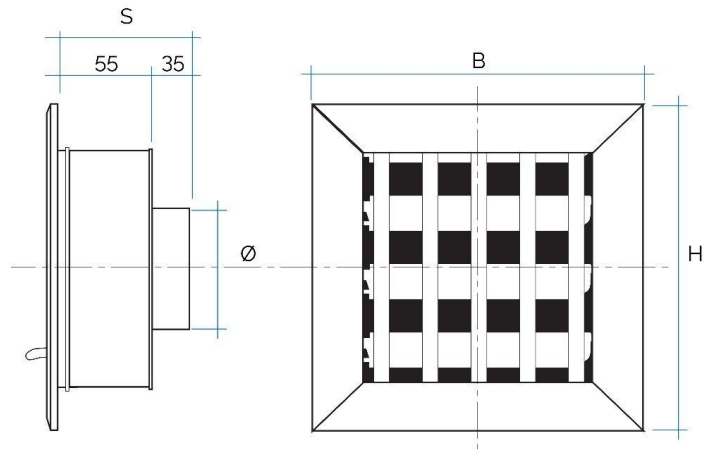

Warm air aluminium grilles for recessed mounting

Item	Colour	BxH mm	Hole mm	Ø spigot mm	S mm
GCSIAL1010060	aluminium	100x100	73x73	60	90
GCSIB1010060	white alu.	100x100	73x73	60	90
GCSIAL1413060	aluminium	140x130	111x111	60	90
GCSIB1413060	white alu.	140x130	111x111	60	90
GCSIAL1413080	aluminium	140x130	111x111	80	90
GCSIB1413080	white alu.	140x130	111x111	80	90
GCSIAL1413100	aluminium	140x130	111x111	100	90
GCSIB1413100	white alu.	140x130	111x111	100	90

Description: Recessed mounting aluminium grille for fireplaces

Material: Metal

Features: Recessed mounting aluminium grille including spigot and damper for air flow adjustment. It is used for proper fireplace ventilation.

Warm air aluminium grilles for recessed mounting

Item	Colour	BxH mm	Hole mm	Ø spigot mm	S mm
GCSIAL1615100	aluminium	160x150	133x133	100	90
GCSIB1615100	white alu.	160x150	133x133	100	90
GCSIAL1615120	aluminium	160x150	133x133	120	90
GCSIB1615120	white alu.	160x150	133x133	120	90
GCSIAL1813080	aluminium	180x130	153x111	80	90
GCSIB1813080	white alu.	180x130	153x111	80	90
GCSIAL1813100	aluminium	180x130	153x111	100	90
GCSIB1813100	white alu.	180x130	153x111	100	90