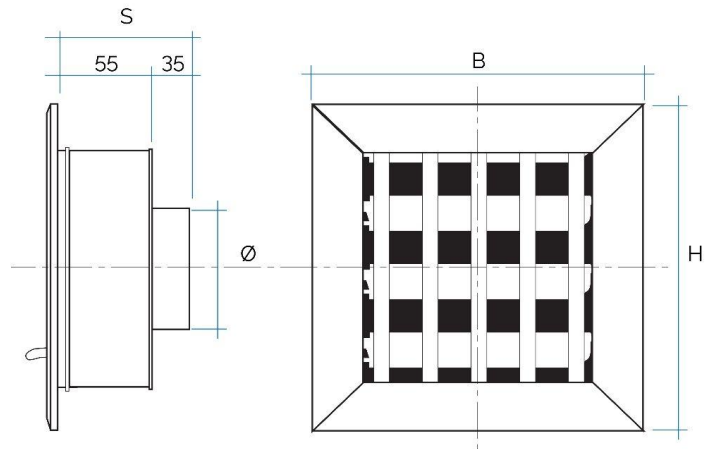

Warm air aluminium grilles for recessed mounting

Item	Colour	BxH mm	Hole mm	Ø spigot mm	S mm
GCSIAL2020140	aluminium	200x200	183x183	140	90
GCSIB2020140	white alu.	200x200	183x183	140	90
GCSIAL2020150	aluminium	200x200	183x183	150	90
GCSIB2020150	white alu.	200x200	183x183	150	90
GCSIAL2215100	aluminium	220x150	193x133	100	90
GCSIB2215100	white alu.	220x150	193x133	100	90
GCSIAL2215120	aluminium	220x150	193x133	120	90
GCSIB2215120	white alu.	220x150	193x133	120	90

Description: Recessed mounting aluminium grille for fireplaces

Material: Metal

Features: Recessed mounting aluminium grille including spigot and damper for air flow adjustment.
It is used for proper fireplace ventilation.