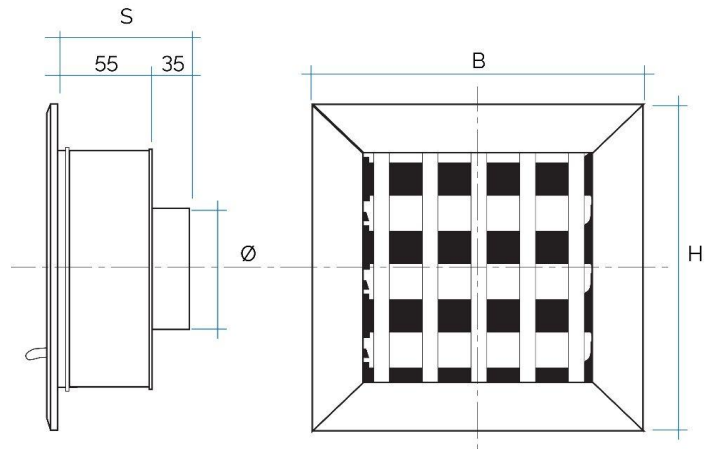

Description: Recessed mounting aluminium grille for fireplaces

Material: Metal

Features: Recessed mounting aluminium grille including spigot and damper for air flow adjustment. It is used for proper fireplace ventilation.

Warm air aluminium grilles for recessed mounting

Item	Colour	BxH mm	Hole mm	Ø spigot mm	S mm
GCSIAL1615100	aluminium	160x150	133x133	100	90
GCSIB1615100	white alu.	160x150	133x133	100	90
GCSIAL1615120	aluminium	160x150	133x133	120	90
GCSIB1615120	white alu.	160x150	133x133	120	90
GCSIAL1813080	aluminium	180x130	153x111	80	90
GCSIB1813080	white alu.	180x130	153x111	80	90
GCSIAL1813100	aluminium	180x130	153x111	100	90
GCSIB1813100	white alu.	180x130	153x111	100	90

Warm air aluminium grilles for recessed mounting

Item	Colour	BxH mm	Hole mm	Ø spigot mm	S mm
GCSIAL1818100	aluminium	180x180	153x153	100	90
GCSIB1818100	white alu.	180x180	153x153	100	90
GCSIAL1818120	aluminium	180x180	153x153	120	90
GCSIB1818120	white alu.	180x180	153x153	120	90
GCSIAL1818140	aluminium	180x180	153x153	140	90
GCSIB1818140	white alu.	180x180	153x153	140	90
GCSIAL2020120	aluminium	200x200	183x183	120	90
GCSIB2020120	white alu.	200x200	183x183	120	90