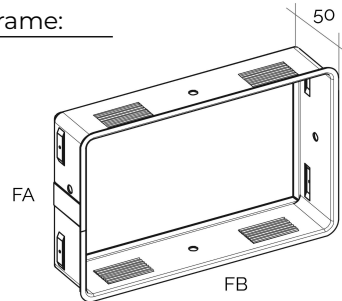

Recessed mounting "Flow" grilles - Elegance Line

Frame:

Item	Colour	BxA mm	FBxFA mm
GCSFE2014B	white	200x145	178x118
GCSFE2014N	black	200x145	178x118
GCSFE1917B	white	190x170	168x143
GCSFE1917N	black	190x170	168x143
GCSFE2417B	white	240x170	218x143
GCSFE2417N	black	240x170	218x143
GCSFE2222B	white	220x220	198x193
GCSFE2222N	black	220x220	198x193
GCSFE3219B	white	325x195	303x168
GCSFE3219N	black	325x195	303x168

Description:

Recessed mounting warm air grille

Material:

Metal

Features:

Recessed mounting warm air grille equipped with damper for air flow adjustment. It is made of powder-coated steel including a pre-assembled frame. To be used for fireplace aeration / ventilation.