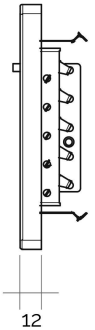

Recessed mounting "Flow" grilles - Elegance Line

Frame:

Item	Colour	BxA mm	FBxFA mm
GCSFE2014B	white	200x145	178x118
GCSFE2014N	black	200x145	178x118
GCSFE1917B	white	190x170	168x143
GCSFE1917N	black	190x170	168x143
GCSFE2417B	white	240x170	218x143
GCSFE2417N	black	240x170	218x143
GCSFE2222B	white	220x220	198x193
GCSFE2222N	black	220x220	198x193
GCSFE3219B	white	325x195	303x168
GCSFE3219N	black	325x195	303x168

Description:

Recessed mounting warm air grille

Material:

Metal

Features:

Recessed mounting warm air grille equipped with damper for air flow adjustment. It is made of powder-coated steel including a pre-assembled frame. To be used for fireplace aeration / ventilation.