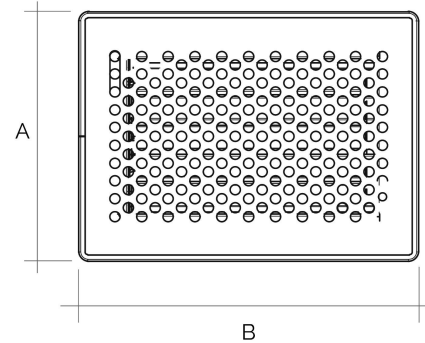

Recessed mounting "Flow" grilles - Elegance Line

Frame:

Item	Colour	BxA mm	FBxFA mm
GCSFE2014B	white	200x145	178x118
GCSFE2014N	black	200x145	178x118
GCSFE1917B	white	190x170	168x143
GCSFE1917N	black	190x170	168x143
GCSFE2417B	white	240x170	218x143
GCSFE2417N	black	240x170	218x143
GCSFE2222B	white	220x220	198x193
GCSFE2222N	black	220x220	198x193
GCSFE3219B	white	325x195	303x168
GCSFE3219N	black	325x195	303x168

Description:

Recessed mounting warm air grille

Material:

Metal

Features:

Recessed mounting warm air grille equipped with damper for air flow adjustment. It is made of powder-coated steel including a pre-assembled frame. To be used for fireplace aeration / ventilation.