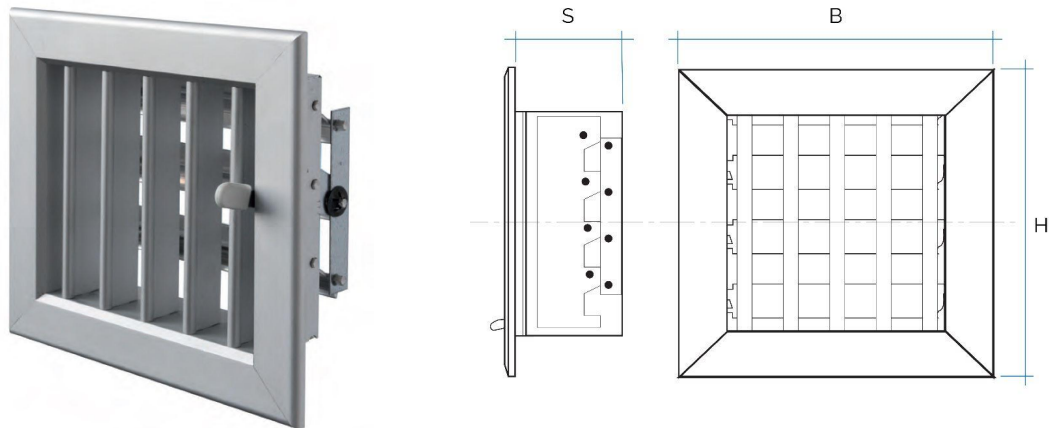

Description:

Recessed mounting grille with damper

Material:

Metal

Features:

Recessed mounting aluminium grille including damper for air flow adjustment.
It is used for proper fireplace ventilation.

Air supply grilles for recessed mounting with damper

Item	Colour	BxH mm	Hole mm	S mm
GCSAL2613	aluminium	200x130	232x100	40
GCSB2613	white alu.	200x130	232x100	40
GCSAL3010	aluminium	300x100	272x72	40
GCSB3010	white alu.	300x100	272x72	40
GCSAL3013	aluminium	300x130	272x100	40
GCSB3013	white alu.	300x130	272x100	40
GCSAL3410	aluminium	340x130	312x72	40
GCSB3410	white alu.	340x130	312x72	40

Description:

Recessed mounting grille with damper

Material:

Metal

Features:

Recessed mounting aluminium grille including damper for air flow adjustment.
It is used for proper fireplace ventilation.