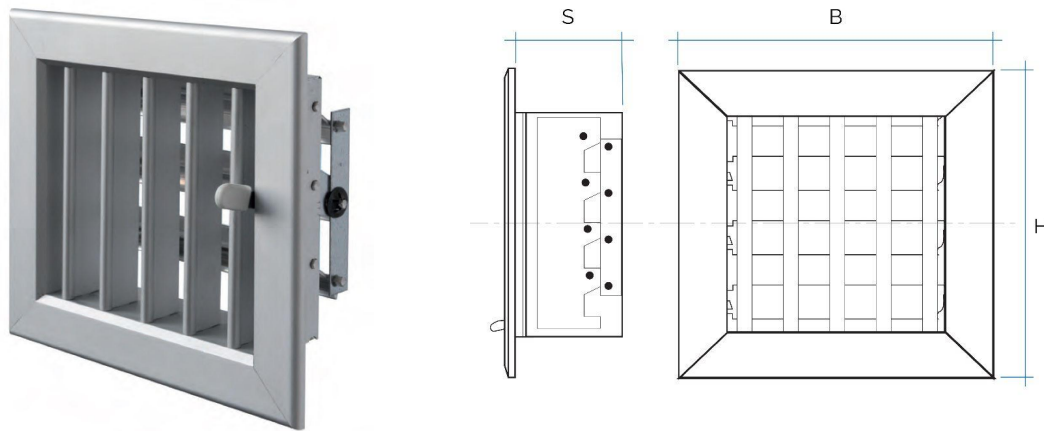

Air supply grilles for recessed mounting with damper

Item	Colour	BxH mm	Hole mm	S mm
GCSAL1413	aluminium	140x130	112x100	40
GCSB1413	white alu.	140x130	112x100	40
GCSAL1615	aluminium	160x150	132x124	40
GCSB1615	white alu.	160x150	132x124	40
GCSAL1813	aluminium	180x130	152x100	40
GCSB1813	white alu.	180x130	152x100	40
GCSAL1818	aluminium	180x180	152x152	40
GCSB1818	white alu.	180x180	152x152	40
GCSAL2010	aluminium	200x100	172x72	40
GCSB2010	white alu.	200x100	172x72	40

Description:

Recessed mounting grille with damper

Material:

Metal

Features:

Recessed mounting aluminium grille including damper for air flow adjustment.
It is used for proper fireplace ventilation.

Air supply grilles for recessed mounting with damper

Description:

Recessed mounting grille with damper

Material:

Metal

Features:

Recessed mounting aluminium grille including damper for air flow adjustment.
It is used for proper fireplace ventilation.