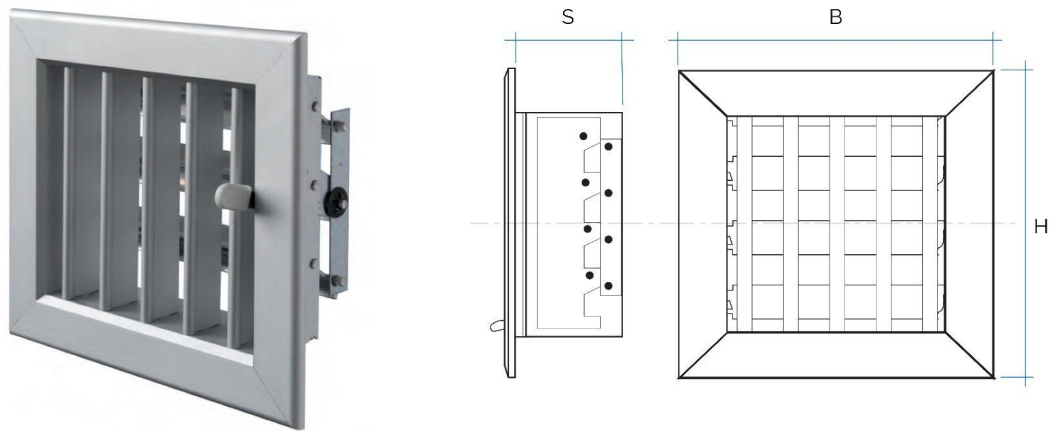

Air supply grilles for recessed mounting with damper

Item	Colour	BxH mm	Hole mm	S mm
GCSAL1413	aluminium	140x130	112x100	40
GCSB1413	white alu.	140x130	112x100	40
GCSAL1615	aluminium	160x150	132x124	40
GCSB1615	white alu.	160x150	132x124	40
GCSAL1813	aluminium	180x130	152x100	40
GCSB1813	white alu.	180x130	152x100	40
GCSAL1818	aluminium	180x180	152x152	40
GCSB1818	white alu.	180x180	152x152	40
GCSAL2010	aluminium	200x100	172x72	40
GCSB2010	white alu.	200x100	172x72	40

Description:

Recessed mounting grille with damper

Material:

Metal

Features:

Recessed mounting aluminium grille including damper for air flow adjustment.
It is used for proper fireplace ventilation.

Air supply grilles for recessed mounting with damper

Description:

Recessed mounting grille with damper

Material:

Metal

Features:

Recessed mounting aluminium grille including damper for air flow adjustment.
It is used for proper fireplace ventilation.