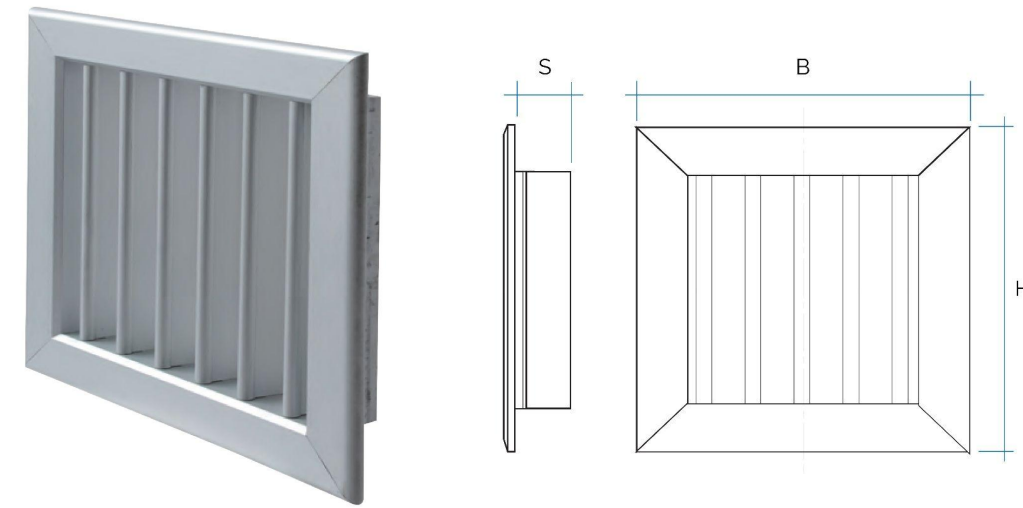

Air supply grilles for recessed mounting

Item	Colour	BxH mm	Hole mm	S mm
GCFAL1413	aluminium	140x130	112x100	28
GCFB1413	white alu.	140x130	112x100	28
GCFAL1615	aluminium	160x150	132x124	28
GCFB1615	white alu.	160x150	132x124	28
GCFAL1813	aluminium	180x130	152x100	28
GCFB1813	white alu.	180x130	152x100	28
GCFAL1818	aluminium	180x180	152x152	28
GCFB1818	white alu.	180x180	152x152	28

Description: Air supply grille

Material: Metal

Features: Recessed mounting air supply aluminium grille. It is used for proper fireplace ventilation.

Air supply grilles for recessed mounting

Item	Colour	BxH mm	Hole mm	S mm
GCFAL2010	aluminium	200x100	172x72	28
GCFB2010	white alu.	200x100	172x72	28
GCFAL2013	aluminium	200x130	172x100	28
GCFB2013	white alu.	200x130	172x100	28
GCFAL2020	aluminium	200x200	172x176	28
GCFB2020	white alu.	200x200	172x176	28
GCFAL2215	aluminium	220x150	192x124	28
GCFB2215	white alu.	220x150	192x124	28

Description: Air supply grille

Material: Metal

Features: Recessed mounting air supply aluminium grille. It is used for proper fireplace ventilation.

Air supply grilles for recessed mounting

Item	Colour	BxH mm	Hole mm	S mm
GCFAL2413	aluminium	240x130	212x100	28
GCFB2413	white alu.	240x130	212x100	28
GCFAL2610	aluminium	260x100	232x72	28
GCFB2610	white alu.	260x100	232x72	28
GCFAL2613	aluminium	260x130	232x100	28
GCFB2613	white alu.	260x130	232x100	28
GCFAL3010	aluminium	300x100	272x72	28
GCFB3010	white alu.	300x100	272x72	28

Description: Air supply grille

Material: Metal

Features: Recessed mounting air supply aluminium grille. It is used for proper fireplace ventilation.