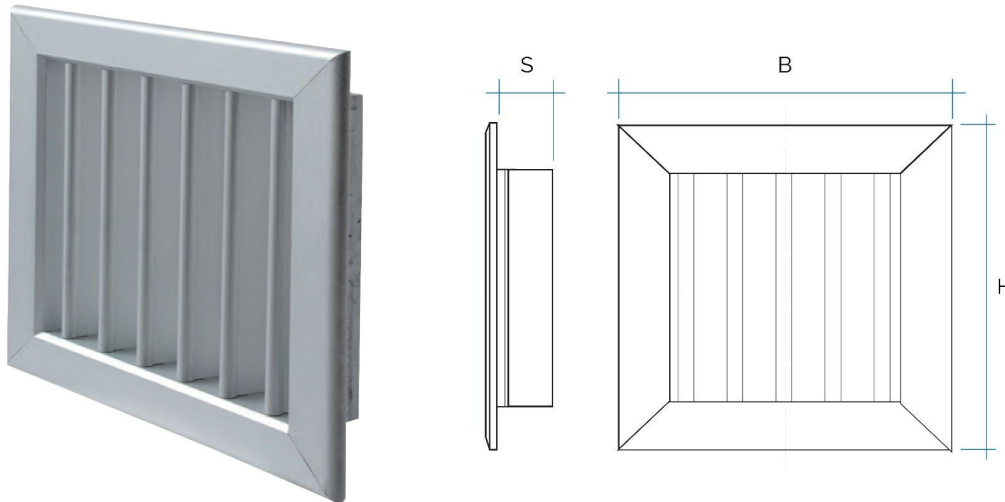

Air supply grilles for recessed mounting

Item	Colour	BxH mm	Hole mm	S mm
GCFAL1413	aluminium	140x130	112x100	28
GCFB1413	white alu.	140x130	112x100	28
GCFAL1615	aluminium	160x150	132x124	28
GCFB1615	white alu.	160x150	132x124	28
GCFAL1813	aluminium	180x130	152x100	28
GCFB1813	white alu.	180x130	152x100	28
GCFAL1818	aluminium	180x180	152x152	28
GCFB1818	white alu.	180x180	152x152	28

Description: Air supply grille

Material: Metal

Features: Recessed mounting air supply aluminium grille. It is used for proper fireplace ventilation.

Air supply grilles for recessed mounting

Item	Colour	BxH mm	Hole mm	S mm
GCFAL2010	aluminium	200x100	172x72	28
GCFB2010	white alu.	200x100	172x72	28
GCFAL2013	aluminium	200x130	172x100	28
GCFB2013	white alu.	200x130	172x100	28
GCFAL2020	aluminium	200x200	172x176	28
GCFB2020	white alu.	200x200	172x176	28
GCFAL2215	aluminium	220x150	192x124	28
GCFB2215	white alu.	220x150	192x124	28

Description: Air supply grille

Material: Metal

Features: Recessed mounting air supply aluminium grille. It is used for proper fireplace ventilation.

Air supply grilles for recessed mounting

Item	Colour	BxH mm	Hole mm	S mm
GCFAL2413	aluminium	240x130	212x100	28
GCFB2413	white alu.	240x130	212x100	28
GCFAL2610	aluminium	260x100	232x72	28
GCFB2610	white alu.	260x100	232x72	28
GCFAL2613	aluminium	260x130	232x100	28
GCFB2613	white alu.	260x130	232x100	28
GCFAL3010	aluminium	300x100	272x72	28
GCFB3010	white alu.	300x100	272x72	28

Description: Air supply grille

Material: Metal

Features: Recessed mounting air supply aluminium grille. It is used for proper fireplace ventilation.