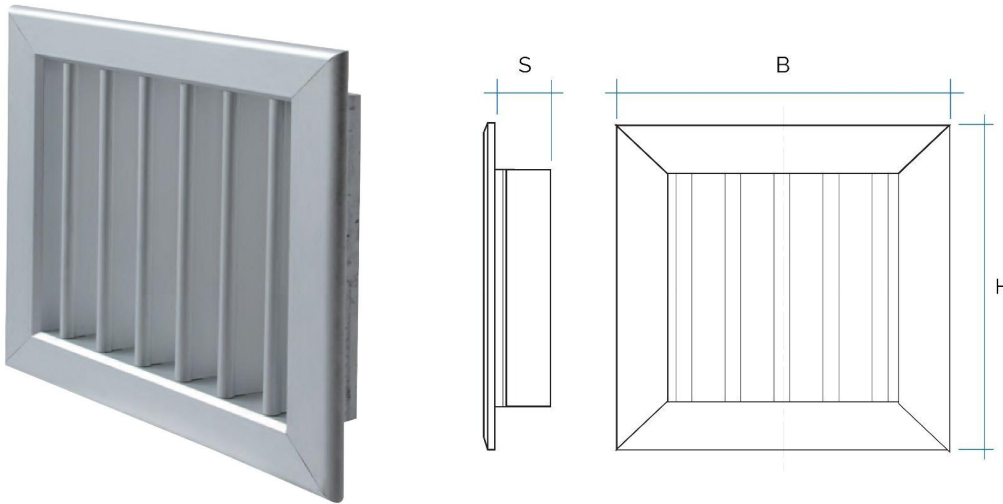

Air supply grilles for recessed mounting

Item	Colour	BxH mm	Hole mm	S mm
GCFAL1413	aluminium	140x130	112x100	28
GCFB1413	white alu.	140x130	112x100	28
GCFAL1615	aluminium	160x150	132x124	28
GCFB1615	white alu.	160x150	132x124	28
GCFAL1813	aluminium	180x130	152x100	28
GCFB1813	white alu.	180x130	152x100	28
GCFAL1818	aluminium	180x180	152x152	28
GCFB1818	white alu.	180x180	152x152	28

Description: Air supply grille

Material: Metal

Features: Recessed mounting air supply aluminium grille. It is used for proper fireplace ventilation.

Air supply grilles for recessed mounting

Item	Colour	BxH mm	Hole mm	S mm
GCFAL2010	aluminium	200x100	172x72	28
GCFB2010	white alu.	200x100	172x72	28
GCFAL2013	aluminium	200x130	172x100	28
GCFB2013	white alu.	200x130	172x100	28
GCFAL2020	aluminium	200x200	172x176	28
GCFB2020	white alu.	200x200	172x176	28
GCFAL2215	aluminium	220x150	192x124	28
GCFB2215	white alu.	220x150	192x124	28

Description: Air supply grille

Material: Metal

Features: Recessed mounting air supply aluminium grille. It is used for proper fireplace ventilation.

Air supply grilles for recessed mounting

Item	Colour	BxH mm	Hole mm	S mm
GCFAL2413	aluminium	240x130	212x100	28
GCFB2413	white alu.	240x130	212x100	28
GCFAL2610	aluminium	260x100	232x72	28
GCFB2610	white alu.	260x100	232x72	28
GCFAL2613	aluminium	260x130	232x100	28
GCFB2613	white alu.	260x130	232x100	28
GCFAL3010	aluminium	300x100	272x72	28
GCFB3010	white alu.	300x100	272x72	28

Description: Air supply grille

Material: Metal

Features: Recessed mounting air supply aluminium grille. It is used for proper fireplace ventilation.