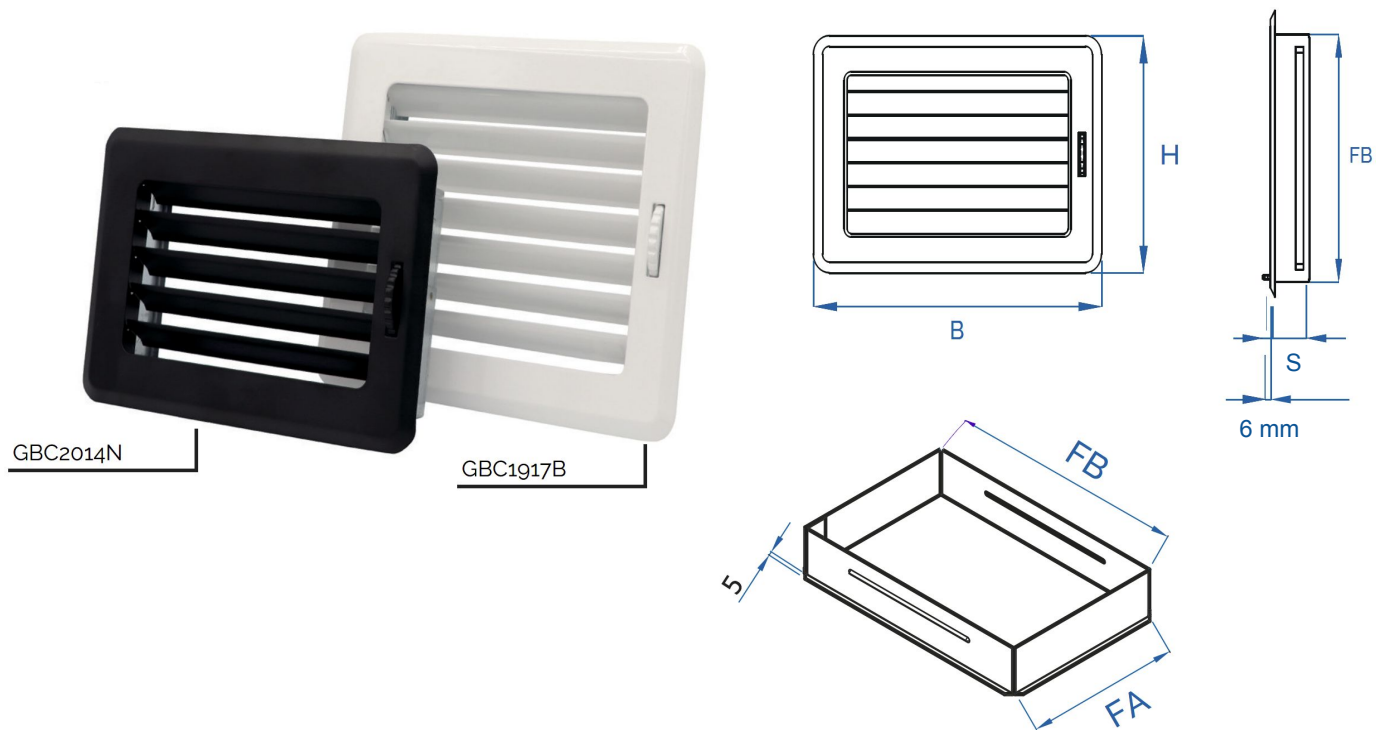

Recessed mounting aluminium grilles with damper

Item	Colour	BxH mm	S mm	FBxFA mm	Pass Air cm ²
GBC1917B	white	195x175	36	165x140	98
GBC1917N	black	195x175	36	165x140	98
GBC2014B	white	195x135	36	165x105	64
GBC2014N	black	195x135	36	165x105	64

Description: Recessed mounting warm air grille

Material: Metal

Features: Recessed mounting warm air grille equipped with damper for air flow adjustment. It is made of powder-coated steel including a pre-assembled frame. To be used for fireplace aeration / ventilation.