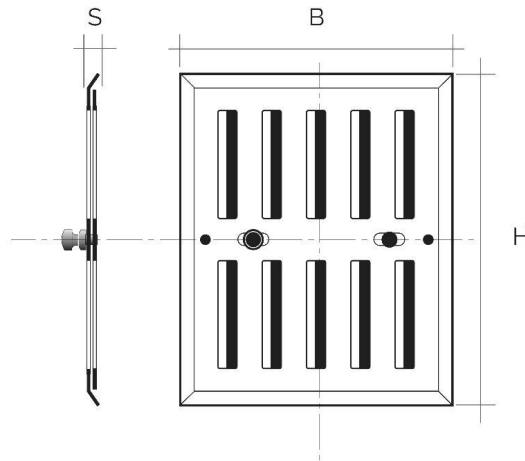

## Aluminium rectangular grilles with adjusting knob

Aluminium rectangular grilles with adjusting knob

Item	Colour	BxH mm	S mm	Adjustable air flow
<b>GALD2404</b>	aluminium	240x45	4	✓
<b>GALD2407</b>	aluminium	240x70	4	✓
<b>GALD1317</b>	aluminium	130x168	4	✓
<b>GALD1917</b>	aluminium	190x168	4	✓

**Description:** Surface-mounted rectangular ventilation grille

**Material:** Metal

**Features:** Rectangular metal ventilation grille to be surface mounted with screws and plugs, including adjustable air flow by knob. It can be installed both indoors and outdoors.