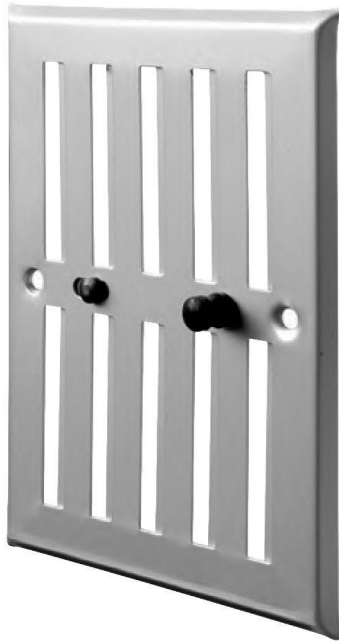

## Aluminium rectangular grilles with adjusting knob

Aluminium rectangular grilles with adjusting knob

Item	Colour	BxH mm	S mm	Adjustable air flow
<b>GALD2404</b>	aluminium	240x45	4	✓
<b>GALD2407</b>	aluminium	240x70	4	✓
<b>GALD1317</b>	aluminium	130x168	4	✓
<b>GALD1917</b>	aluminium	190x168	4	✓

**Description:** Surface-mounted rectangular ventilation grille

**Material:** Metal

**Features:** Rectangular metal ventilation grille to be surface mounted with screws and plugs, including adjustable air flow by knob. It can be installed both indoors and outdoors.