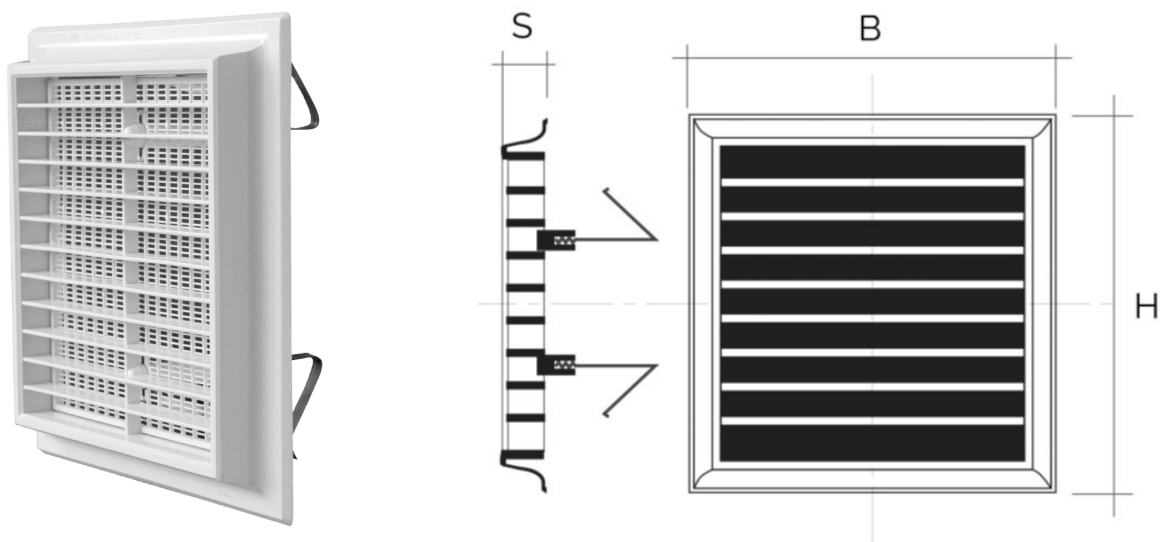

Square self-adjustable grilles with springs, series G

Item	BxH mm	S mm	Insect screen	Hole Ø mm min	Hole Ø mm max	Pass Air cm ²
G15MO2424B	240x240	20		160	200	275
G15MO2424M	240x240	20		160	200	275
G15MOR2424B	240x240	20	✓	160	200	200
G15MOR2424M	240x240	20	✓	160	200	200

Description: Square ventilation grille with flat flaps and springs

Material: ABS plastic

Colour: G15MO2424B White - G15MO2424M Brown
G15MOR2424B White - G15MR2424M Brown

Features: Square ventilation grille with fixing springs for holes from \varnothing 160 mm to \varnothing 200 mm, to be installed indoors.

Square self-adjustable grilles with springs, series G

Item	BxH mm	S mm	Insect screen	Hole Ø mm min	Hole Ø mm max	Pass Air cm ²
G1NMO1919B	190x190	20		125	160	160
G1NMO1919M	190x190	20		125	160	160
G1NMOR1919B	190x190	20	✓	125	160	100
G1NMOR1919M	190x190	20	✓	125	160	100

Description: Square ventilation grille with flat flaps and springs

Material: ABS plastic

Colour: G1NMO1919B White - G1NMO1919M Brown -
G1NMOR1919B White - G1NMOR1919M Brown

Features: Square ventilation grille with fixing springs for holes from \varnothing 125 mm to \varnothing 160 mm, to be installed indoors.