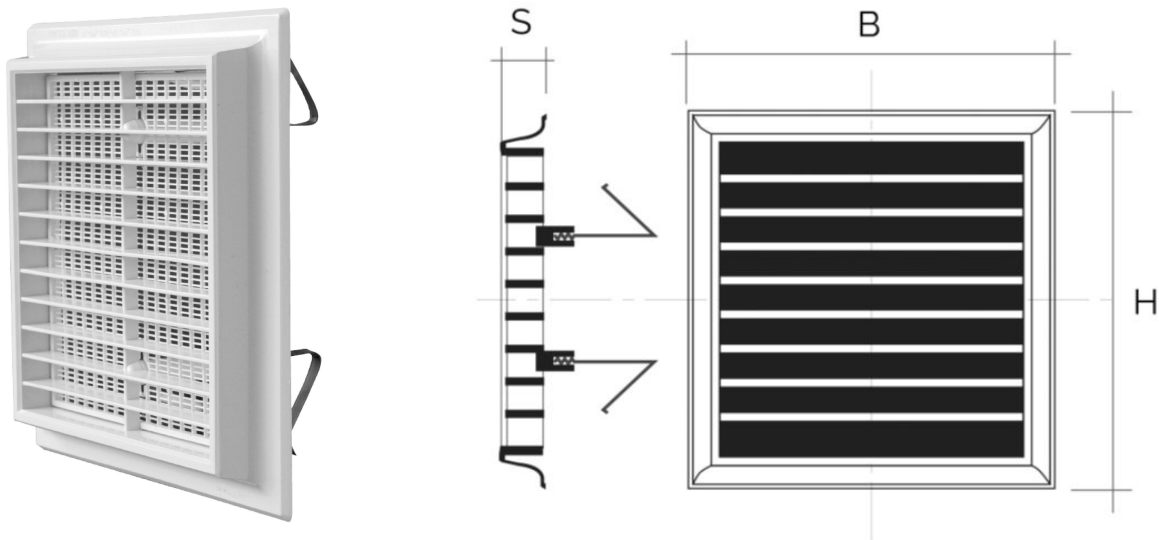

Square self-adjustable grilles with springs, series G

Item	BxH mm	S mm	Insect screen	Hole Ø mm min	Hole Ø mm max	Pass Air cm ²
G15MO2424B	240x240	20		160	200	275
G15MO2424M	240x240	20		160	200	275
G15MOR2424B	240x240	20	✓	160	200	200
G15MOR2424M	240x240	20	✓	160	200	200

Description: Square ventilation grille with flat flaps and springs

Material: ABS plastic

Colour: G15MO2424B White - G15MO2424M Brown
G15MOR2424B White - G15MR2424M Brown

Features: Square ventilation grille with fixing springs for holes from \varnothing 160 mm to \varnothing 200 mm, to be installed indoors.

Square self-adjustable grilles with springs, series G

Item	BxH mm	S mm	Insect screen	Hole Ø mm min	Hole Ø mm max	Pass Air cm ²
G1NMO1919B	190x190	20		125	160	160
G1NMO1919M	190x190	20		125	160	160
G1NMOR1919B	190x190	20	✓	125	160	100
G1NMOR1919M	190x190	20	✓	125	160	100

Description: Square ventilation grille with flat flaps and springs

Material: ABS plastic

Colour: G1NMO1919B White - G1NMO1919M Brown -
G1NMOR1919B White - G1NMOR1919M Brown

Features: Square ventilation grille with fixing springs for holes from \varnothing 125 mm to \varnothing 160 mm, to be installed indoors.