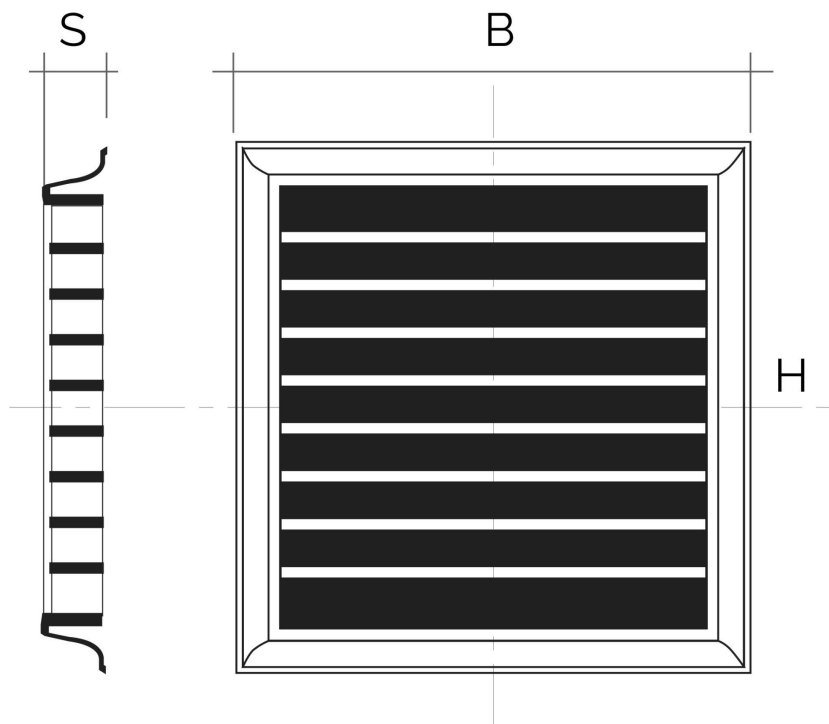

Description: Surface-mounting square grille

Material: ABS plastic

Colour: G1ND1919B White - G1ND1919M Brown - G1NDR1919B White
G1NDR1919M Brown

Features: Ventilation grille with rainproof flaps to be fixed to the wall with screws and plugs, including adjustable air flow. Suitable for both indoors and outdoors installation.

Surface-mounting square grilles, series G

Item	BxH mm	S mm	Pass Air cm ²	Insect screen	Adjustable air flow + Cords
G1NDS1919B	189x189	19	85		✓
G1NDS1919M	189x189	19	85		✓
G1NDSR1919B	189x189	19	85	✓	✓
G1NDSR1919M	189x189	19	85	✓	✓

Description: Surface-mounting square grille

Material: ABS plastic

Colour: G1NDS1919B White - G1NDS1919M Brown - G1NDSR1919B White
G1NDSR1919M Brown

Features: Ventilation grille with rainproof flaps to be fixed to the wall with screws and plugs, including adjustable air flow. Suitable for both indoors and outdoors installation.

Surface-mounting square grilles, series G

Item	BxH mm	S mm	Pass Air cm ²	Insect screen
G1NO1919B	189x189	20	160	
G1NOR1919B	189x189	20	100	✓

Description: Surface-mounting square grille

Material: ABS plastic