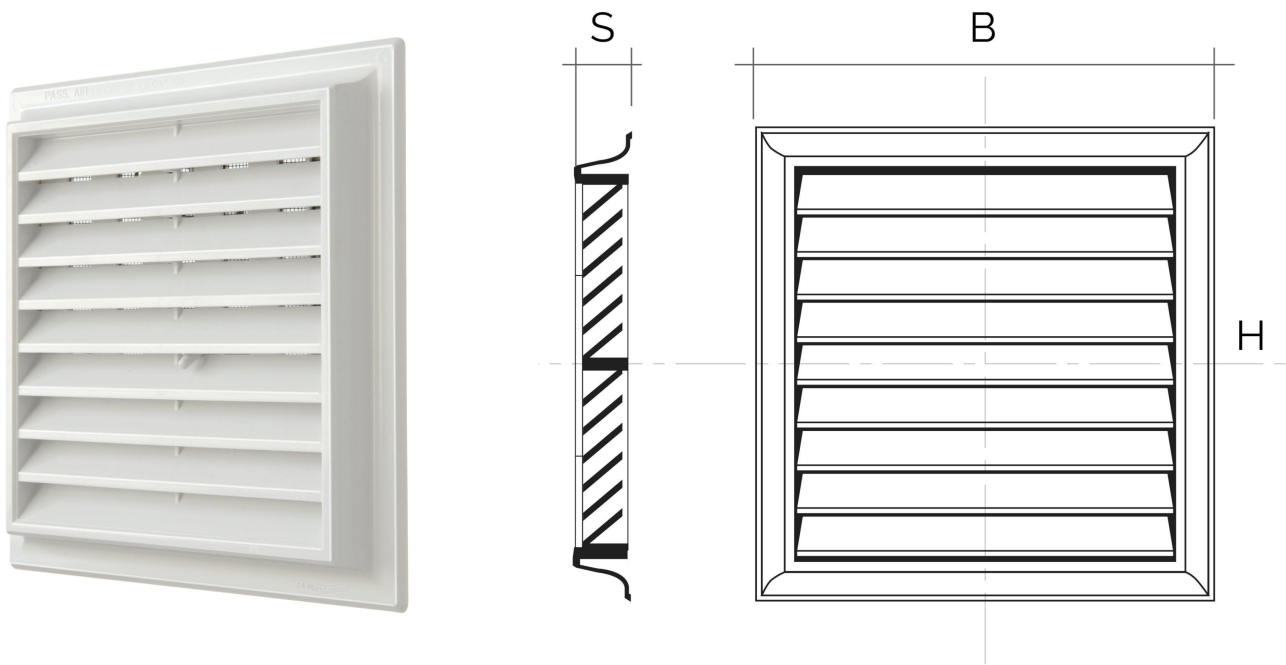

Surface-mounting square grilles, series G

Item	BxH mm	S mm	Pass Air cm²	Adjustable air flow
G15D2424B	240x240	20	140	✓
G15D2424M	240x240	20	140	✓
G15D2424N	240x240	20	140	✓

Description: Surface-mounting square grille

Material: ABS plastic

Colour: G15D2424B White - G15D2424M Brown - G15R2424N Black

Features: Ventilation grille with rainproof flaps to be fixed to the wall with screws and plugs, including adjustable air flow by knob. Suitable for both indoors and outdoors installation.