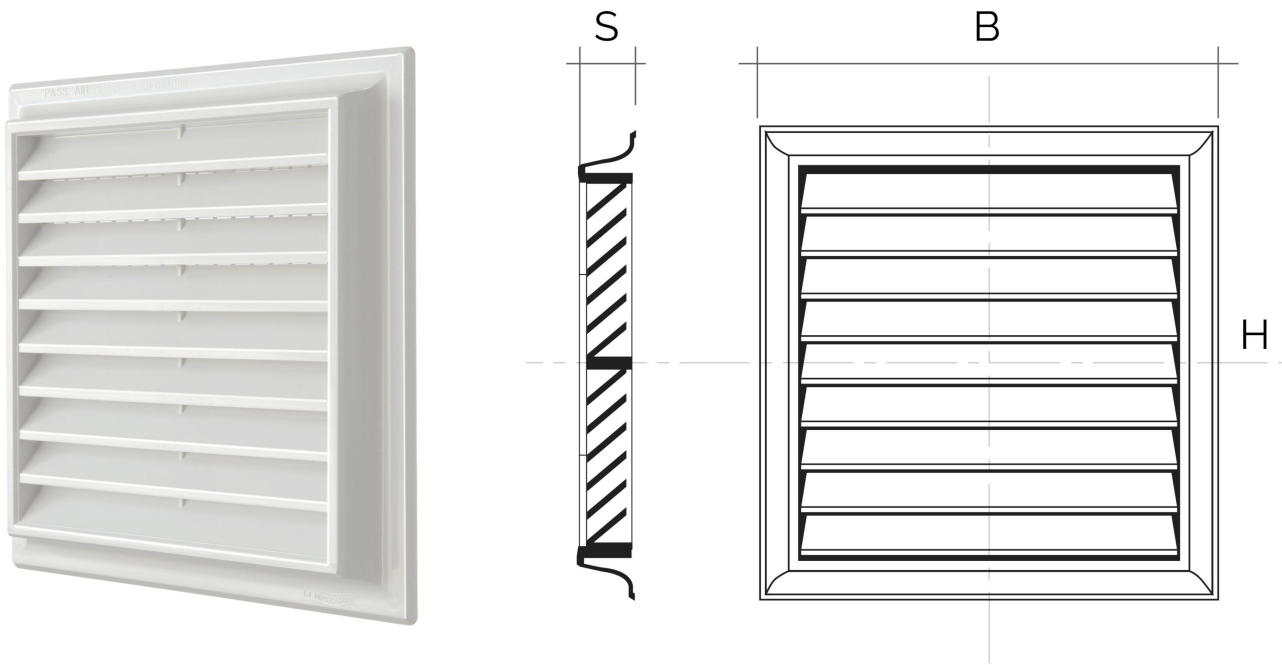

Surface-mounting square grilles, series G

Item	BxH mm	S mm	Pass Air cm²	Insect screen
G15R2424B	240x240	20	200	✓
G15R2424M	240x240	20	200	✓
G15R2424N	240x240	20	200	✓

Description: Surface-mounting square grille

Material: ABS plastic

Colour: G15R2424B White - G15R2424M Brown - G15R2424N Black

Features: Ventilation grille with rainproof flaps to be fixed to the wall with screws and plugs. Suitable for both indoors and outdoors installation.