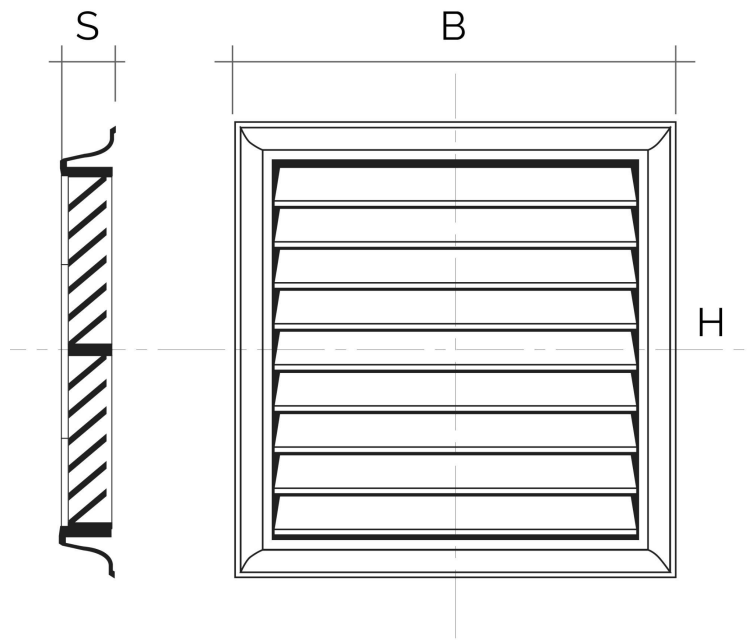

Surface-mounting square grilles, series G

Item	BxH mm	S mm	Pass Air cm ²	Insect screen	Adjustable air flow
G1ND1919B	189x189	19	85		✓
G1ND1919M	189x189	19	85		✓
G1NDR1919B	189x189	19	85	✓	✓
G1NDR1919M	189x189	19	85	✓	✓

Description: Surface-mounting square grille

Material: ABS plastic

Colour: G1ND1919B White - G1ND1919M Brown - G1NDR1919B White
G1NDR1919M Brown

Features: Ventilation grille with rainproof flaps to be fixed to the wall with screws and plugs, including adjustable air flow. Suitable for both indoors and outdoors installation.

Surface-mounting square grilles, series G

Item	BxH mm	S mm	Pass Air cm ²	Insect screen	Adjustable air flow + Cords
G1NDS1919B	189x189	19	85		✓
G1NDS1919M	189x189	19	85		✓
G1NDSR1919B	189x189	19	85	✓	✓
G1NDSR1919M	189x189	19	85	✓	✓

Description: Surface-mounting square grille

Material: ABS plastic

Colour: G1NDS1919B White - G1NDS1919M Brown - G1NDSR1919B White
G1NDSR1919M Brown

Features: Ventilation grille with rainproof flaps to be fixed to the wall with screws and plugs, including adjustable air flow. Suitable for both indoors and outdoors installation.