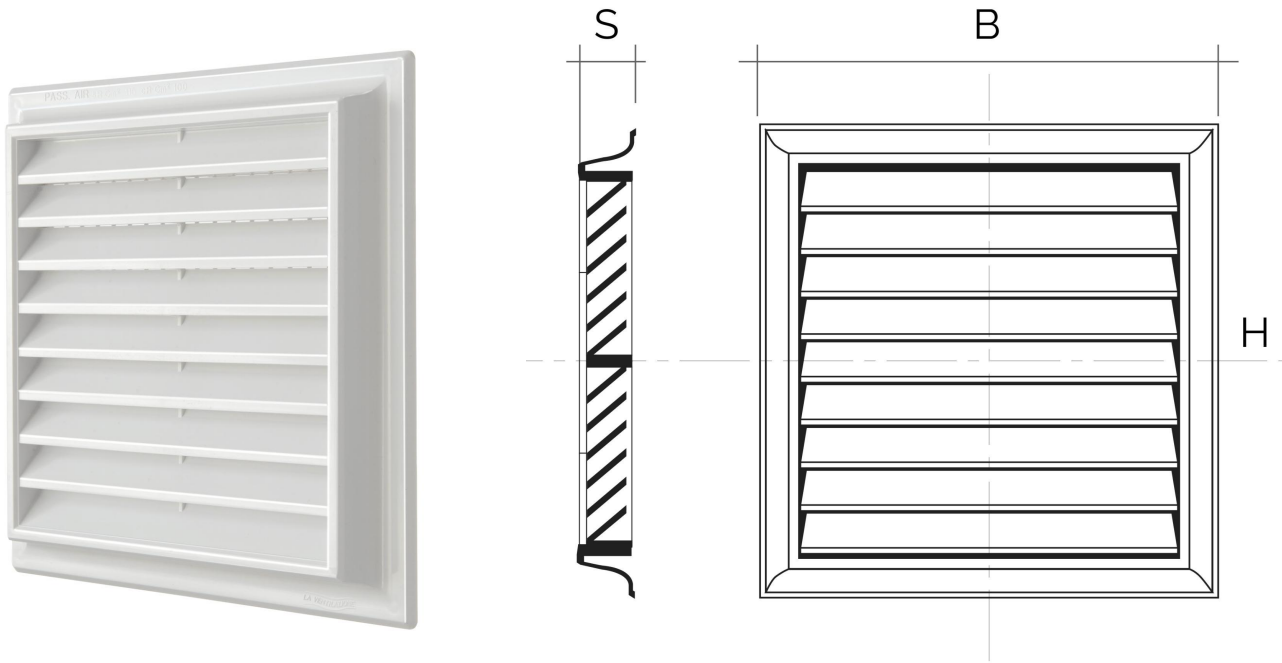

Surface-mounting square grilles, series G

Item	BxH mm	S mm	Pass Air cm ²	Insect screen
G1N1919B	189x189	19	110	
G1N1919M	189x189	19	110	
G1NR1919B	189x189	19	100	✓
G1NR1919M	189x189	19	100	✓

Description: Surface-mounting square grille

Material: ABS plastic

Colour: G1N1919B White - G1N1919M Brown - G1NR1919B White
G1NR1919M Brown

Features: Ventilation grille with rainproof flaps to be fixed to the wall with screws and plugs. Suitable for both indoors and outdoors installation.

Description: Surface-mounting square grille

Material: ABS plastic

Colour: G1ND1919B White - G1ND1919M Brown - G1NDR1919B White
G1NDR1919M Brown

Features: Ventilation grille with rainproof flaps to be fixed to the wall with screws and plugs, including adjustable air flow. Suitable for both indoors and outdoors installation.

Description: Surface-mounting square grille

Material: ABS plastic

Colour: G1NDS1919B White - G1NDS1919M Brown - G1NDSR1919B White
G1NDSR1919M Brown

Features: Ventilation grille with rainproof flaps to be fixed to the wall with screws and plugs, including adjustable air flow. Suitable for both indoors and outdoors installation.