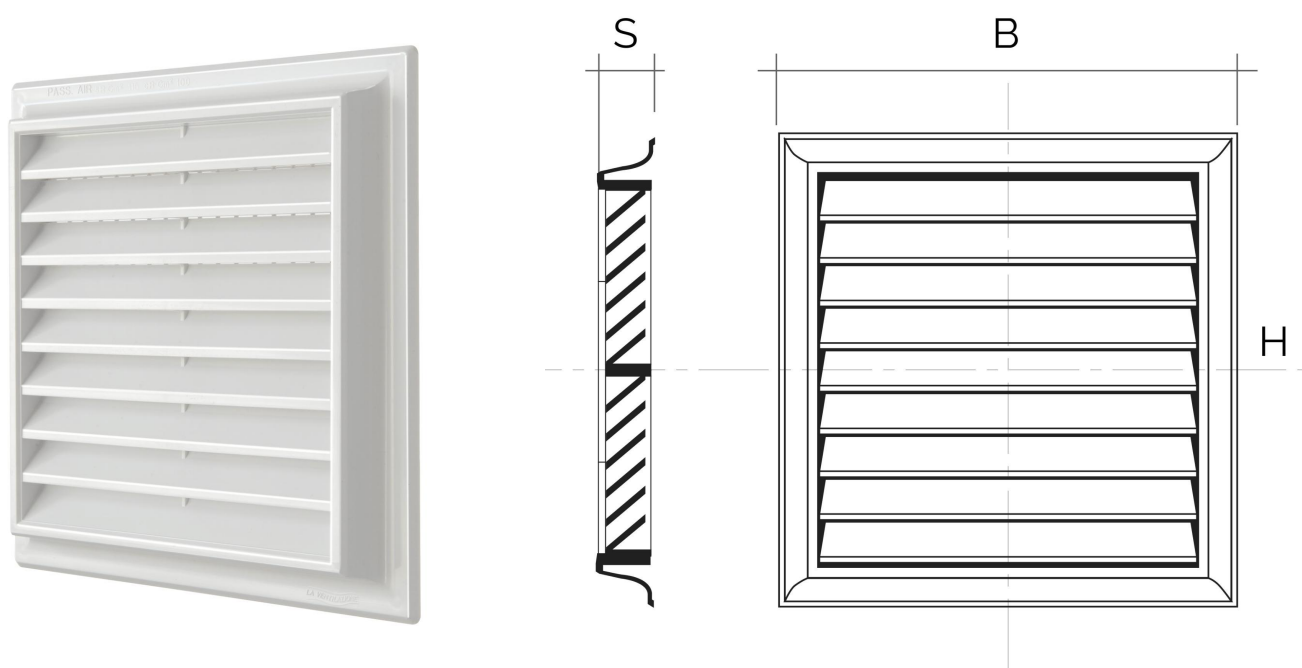

Surface-mounting square grilles, series G

Item	BxH mm	S mm	Pass Air cm²	Insect screen	Adjustable air flow
G1ND1919B	189x189	19	85		✓
G1ND1919M	189x189	19	85		✓
G1NDR1919B	189x189	19	85	✓	✓
G1NDR1919M	189x189	19	85	✓	✓

Description: Surface-mounting square grille

Material: ABS plastic

Colour: G1ND1919B White - G1ND1919M Brown - G1NDR1919B White
G1NDR1919M Brown

Features: Ventilation grille with rainproof flaps to be fixed to the wall with screws and plugs, including adjustable air flow. Suitable for both indoors and outdoors installation.