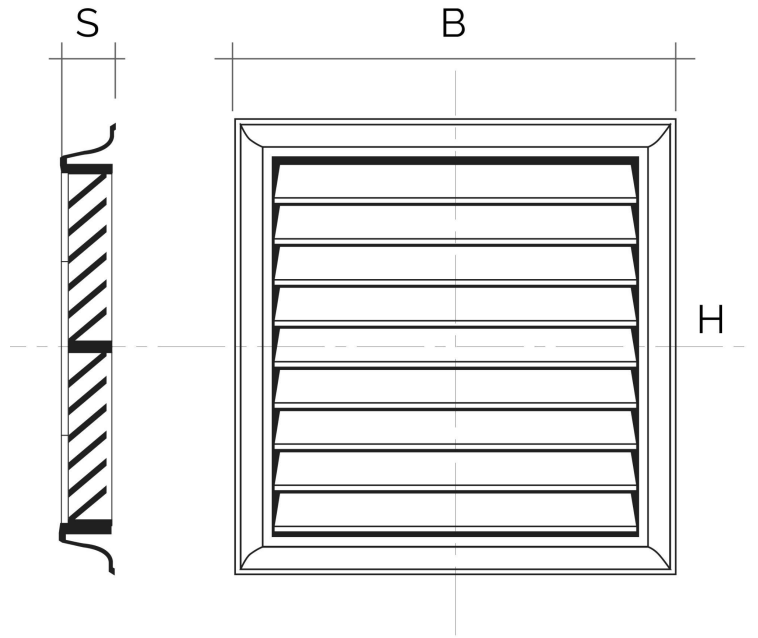

Surface-mounting square grilles, series G

Item	BxH mm	S mm	Pass Air cm²	Insect screen	Adjustable air flow
G15DR2X2B	240x240	20	120	✓	✓
G15DR2X2M	240x240	20	120	✓	✓
G15DR2X2N	240x240	20	120	✓	✓

Description: Surface-mounting square grille

Material: ABS plastic

Colour: G15DR2X2B White - G15DR2X2M Brown - G15DR2X2N Black

Features: Ventilation grille with rainproof flaps to be fixed to the wall with screws and plugs, including adjustable air flow by knob. Suitable for both indoors and outdoors installation.