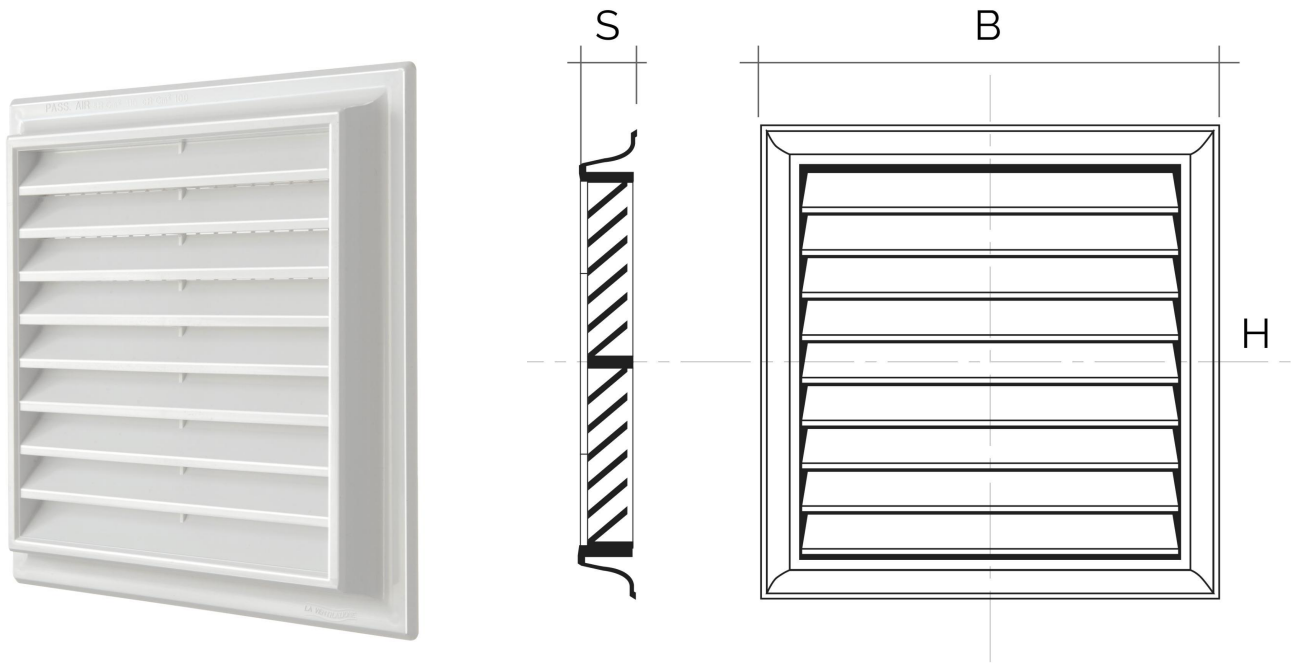

Description: Surface-mounting square grille

Material: ABS plastic

Colour: G1ND1919B White - G1ND1919M Brown - G1NDR1919B White
G1NDR1919M Brown

Features: Ventilation grille with rainproof flaps to be fixed to the wall with screws and plugs, including adjustable air flow. Suitable for both indoors and outdoors installation.

Description: Surface-mounting square grille

Material: ABS plastic

Colour: G1NDS1919B White - G1NDS1919M Brown - G1NDSR1919B White
G1NDSR1919M Brown

Features: Ventilation grille with rainproof flaps to be fixed to the wall with screws and plugs, including adjustable air flow. Suitable for both indoors and outdoors installation.

Surface-mounting square grilles, series G

Item	BxH mm	S mm	Pass Air cm ²	Insect screen
G1NO1919B	189x189	20	160	
G1NOR1919B	189x189	20	100	✓

Description: Surface-mounting square grille

Material: ABS plastic

Colour: White

Features: Ventilation grille with flat flaps to be fixed to the wall with screws and plugs.

Surface-mounting square grilles, series G

Item	BxH mm	S mm	Pass Air cm ²
G152424B	240x240	20	220
G152424M	240x240	20	220
G152424N	240x240	20	220