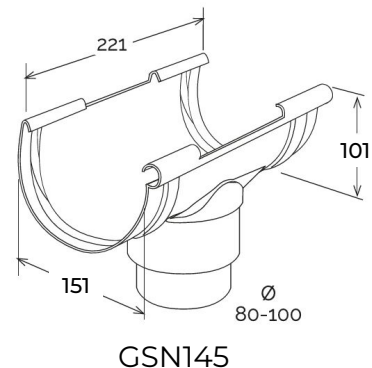

Running outlet stopend for gutter profile \varnothing 145 **CUPRAELITE**

CUPRAELITE

Item	Colour	length mm	width mm	height mm	Weight g	Matched running outlet
TGS145R	copper effect	147	20	92	33	GSN145R

Material: Technopolymers

Features: The stopend must be glued to the outlet by inserting it into the specific sockets. Clean the surfaces, then use PVC sealant glue (COFxxx).