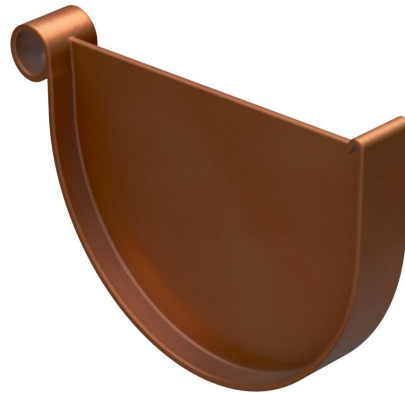

Running outlet stopend for gutter profile \varnothing 145 **CUPRAELITE**

CUPRAELITE

Item	Colour	length mm	width mm	height mm	Weight g	Matched running outlet
TGS145R	copper effect	147	20	92	33	GSN145R

Material: Technopolymers

Features: The stopend must be glued to the outlet by inserting it into the specific sockets. Clean the surfaces, then use PVC sealant glue (COFxxx).