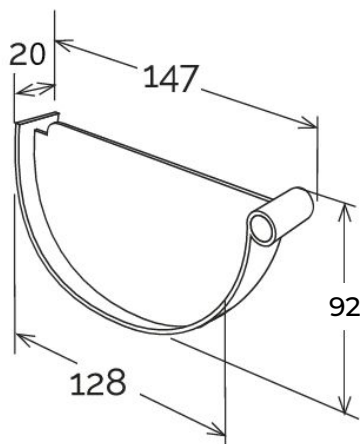

Running outlet stopend for gutter profile \varnothing 145 **CUPRAELITE**

CUPRAELITE

Item	Colour	length mm	width mm	height mm	Weight g	Matched running outlet
TGS145R	copper effect	147	20	92	33	GSN145R

Material: Technopolymers

Features: The stopend must be glued to the outlet by inserting it into the specific sockets. Clean the surfaces, then use PVC sealant glue (COFxxx).