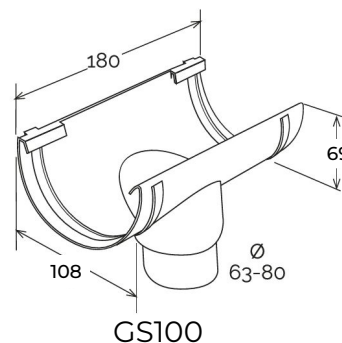

## Running outlet stopend for gutter profile $\varnothing 100$

TGS100GN

GS100

Item	Colour	length mm	width mm	height mm	Weight g	Matched running outlet
TGS100GN	grey	104	27	62	30	GS100GN
TGS100M	brown	104	27	62	30	GS100M

**Material:** PVC-U

**Features:** The stopend must be glued to the running outlet by inserting it into the specific socket.  
Clean the surfaces, then use PVC sealant glue (COFxxx).