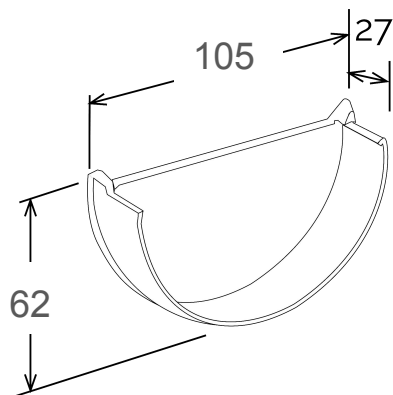

## Running outlet stopend for gutter profile $\varnothing 100$

TGS100GN

GS100

Item	Colour	length mm	width mm	height mm	Weight g	Matched running outlet
TGS100GN	grey	104	27	62	30	GS100GN
TGS100M	brown	104	27	62	30	GS100M

**Material:** PVC-U

**Features:** The stopend must be glued to the running outlet by inserting it into the specific socket.  
Clean the surfaces, then use PVC sealant glue (COFxxx).