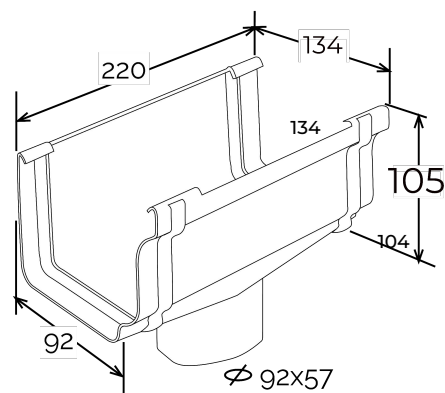

## Running outlet stopend for gutter profile Best **CUPRAELITE**

**BEST**  
**CUPRAELITE**

GSB120

Item	Colour	length mm	width mm	height mm	Weight g	Running outlet abbinabile
TGB120R	copper effect	122	25	95	47	GSB120R

**Material:** Technopolymers

**Features:** The stopend is glued to the joint by inserting it at the end of the joint.. Clean the surfaces, then use PVC sealant glue (COFxxx).