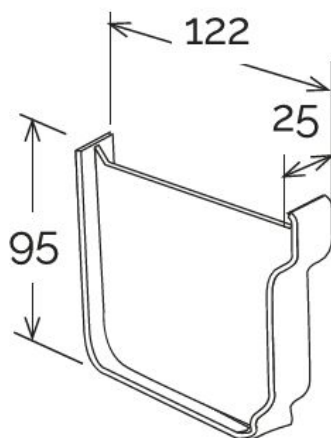

## Running outlet stopend for gutter profile Best **CUPRAELITE**

**BEST**  
**CUPRAELITE**

GSB120

Item	Colour	length mm	width mm	height mm	Weight g	Running outlet abbinabile
TGB120R	copper effect	122	25	95	47	GSB120R

**Material:** Technopolymers

**Features:** The stopend is glued to the joint by inserting it at the end of the joint.. Clean the surfaces, then use PVC sealant glue (COFxxx).