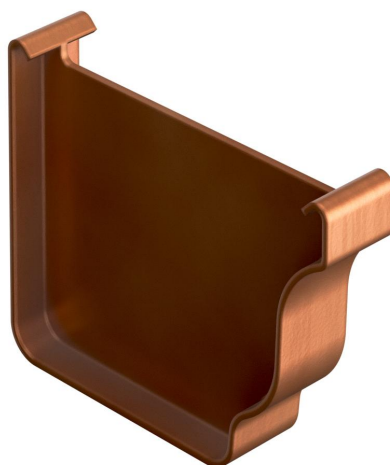

## Running outlet stopend for gutter profile Best **CUPRAELITE**

**BEST**  
**CUPRAELITE**

GSB120

Item	Colour	length mm	width mm	height mm	Weight g	Running outlet abbinabile
TGB120R	copper effect	122	25	95	47	GSB120R

**Material:** Technopolymers

**Features:** The stopend is glued to the joint by inserting it at the end of the joint.. Clean the surfaces, then use PVC sealant glue (COFxxx).