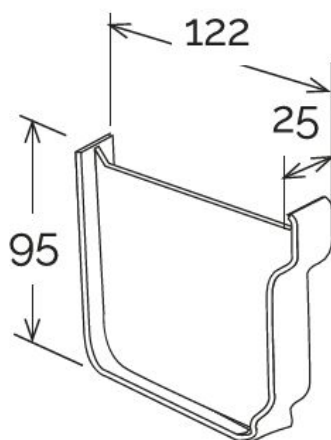

Running outlet stopend for gutter profile Best

BEST

TGB120M

GSB120

Item	Colour	length mm	width mm	height mm	Weight g	Matched running outlet
TGB120AN	anthracite	122	25	95	56	GSB120AN
TGB120B	white	122	25	95	56	GSB120B
TGB120M	brown	122	25	95	56	GSB120M
TGB120O	red brown	122	25	95	56	GSB120O
TGB120S	sand	122	25	95	56	GSB120S

Material: PVC-U

Features: The stopend is glued to the joint by inserting it at the end of the joint. Use PVC welding glue (COFxxx), after cleaning the surfaces.