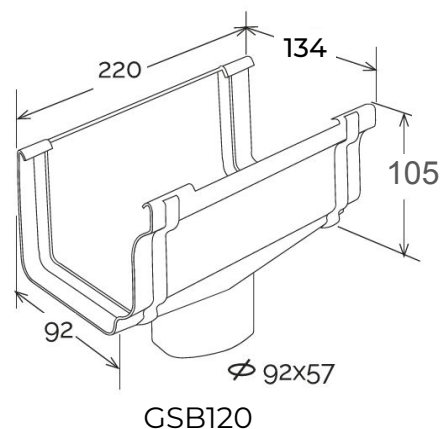

Running outlet stopend for gutter profile Best

BEST

TGB120M

GSB120

Item	Colour	length mm	width mm	height mm	Weight g	Matched running outlet
TGB120AN	anthracite	122	25	95	56	GSB120AN
TGB120B	white	122	25	95	56	GSB120B
TGB120M	brown	122	25	95	56	GSB120M
TGB120O	red brown	122	25	95	56	GSB120O
TGB120S	sand	122	25	95	56	GSB120S

Material: PVC-U

Features: The stopend is glued to the joint by inserting it at the end of the joint. Use PVC welding glue (COFxxx), after cleaning the surfaces.