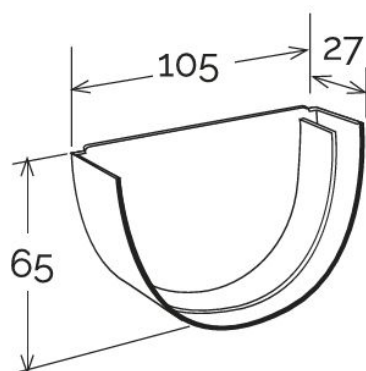

Stopend for gutter profile \varnothing 100 **CUPRAELITE**

CUPRAELITE

Section GR100

Item	Colour	length mm	width mm	height mm	Weight g	Matched gutter profile
T100R	copper effect	105	27	62	24	GR100R2

Material: Technopolymers

Features: The stopend must be glued to the gutter by inserting it into the specific socket. Clean the surfaces, then use PVC sealant glue (COFxxx).