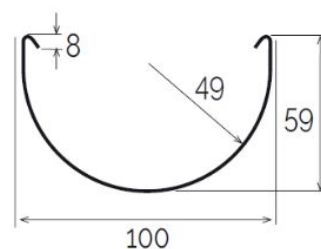

Stopend for gutter profile \varnothing 100 **CUPRAELITE**

CUPRAELITE

Section GR100

Item	Colour	length mm	width mm	height mm	Weight g	Matched gutter profile
T100R	copper effect	105	27	62	24	GR100R2

Material: Technopolymers