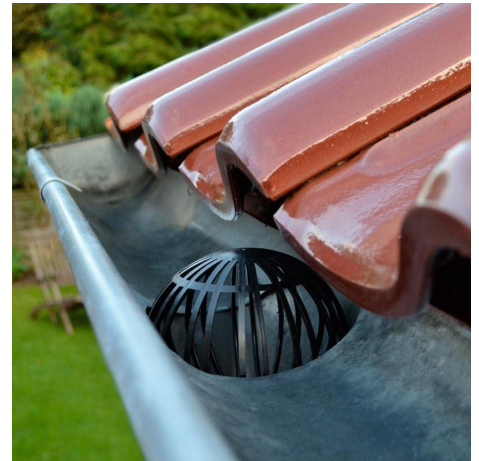

## Leaf strainer

Item	Colour	A mm	B mm	Nominal diameter mm	Matchable gutter accessories
PF26	black	150	160	75 to 125	GS100 - GSN125 - GSS125 - GSN133 - GSQ - GSB120
PF26B	white	150	160	75 to 125	

**Material:** PP

**Features:** The leaf strainer stops the foliage carried by the wind which could block the down pipe. It must be inserted with the adaptable side (A) inside the drain outlet.