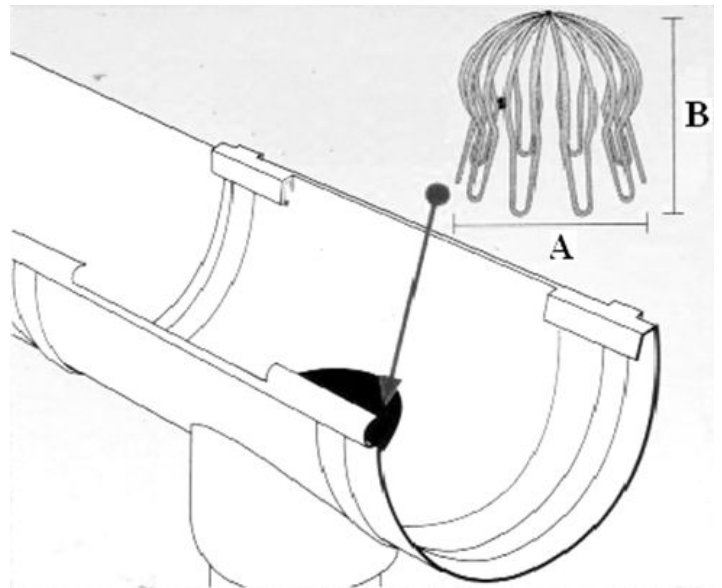

## Leaf strainer

Item	Colour	A mm	B mm	Nominal diameter mm	Matchable gutter accessories
PF26	black	150	160	75 to 125	GS100 - GSN125 - GSS125 - GSN133 - GSQ - GSB120
PF26B	white	150	160	75 to 125	

**Material:** PP

**Features:** The leaf strainer stops the foliage carried by the wind which could block the down pipe. It must be inserted with the adaptable side (A) inside the drain outlet.