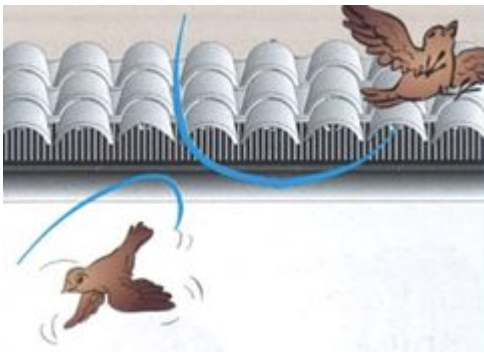

Anti-nest comb

Item	Colour	B mm	H mm	L mm
FP7	black	25	70	500
FP11	black	25	110	500
FP15	black	40	150	500

Material: PP

Features: The Comb, positioned between cover and gutter, avoids the access of birds or other animals that could build nests under the covers.
The Comb teeth are made of flexible plastic material (Polypropylene) in order to be adaptable to the available space.
The base of comb must be fixed (by screws or nails) to keep it in the desired position.