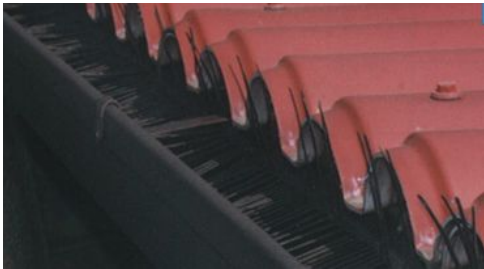

Anti-nest comb

Item	Colour	B mm	H mm	L mm
FP7	black	25	70	500
FP11	black	25	110	500
FP15	black	40	150	500

Material: PP

Features: The Comb, positioned between cover and gutter, avoids the access of birds or other animals that could build nests under the covers.
The Comb teeth are made of flexible plastic material (Polypropylene) in order to be adaptable to the available space.
The base of comb must be fixed (by screws or nails) to keep it in the desired position.