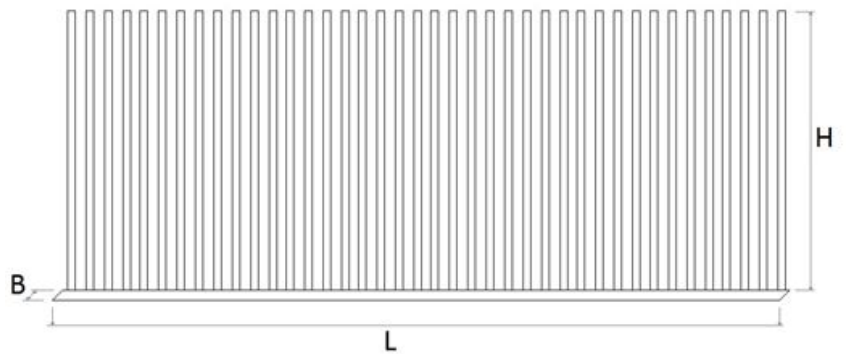

Anti-nest comb

Item	Colour	B mm	H mm	L mm
FP7	black	25	70	500
FP11	black	25	110	500
FP15	black	40	150	500

Material: PP

Features: The Comb, positioned between cover and gutter, avoids the access of birds or other animals that could build nests under the covers.
The Comb teeth are made of flexible plastic material (Polypropylene) in order to be adaptable to the available space.
The base of comb must be fixed (by screws or nails) to keep it in the desired position.