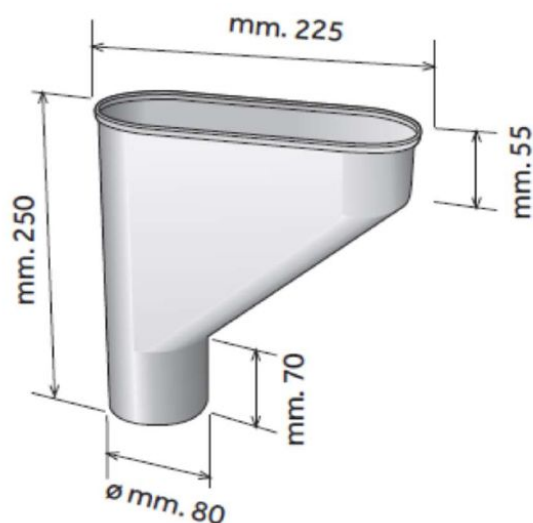

Conveyor for gutter down pipes \varnothing 80

CTP80S

Item	Colour	length mm	width mm	height mm	Weight g	Matched gutter down pipe
CTP80B	white	225	98	250	366	TDB8x / TDBC8x
CTP80M	brown	225	98	250	366	TDM8x / TDMC8x
CTP80N	grey	225	98	250	366	TDN8x
CTP80O	red brown	225	98	250	366	TDOC8x
CTP80S	sand	225	98	250	366	TDS8x

Material: PVC-U

Features: Conveyor for gutter down pipes made with a high performance production system.