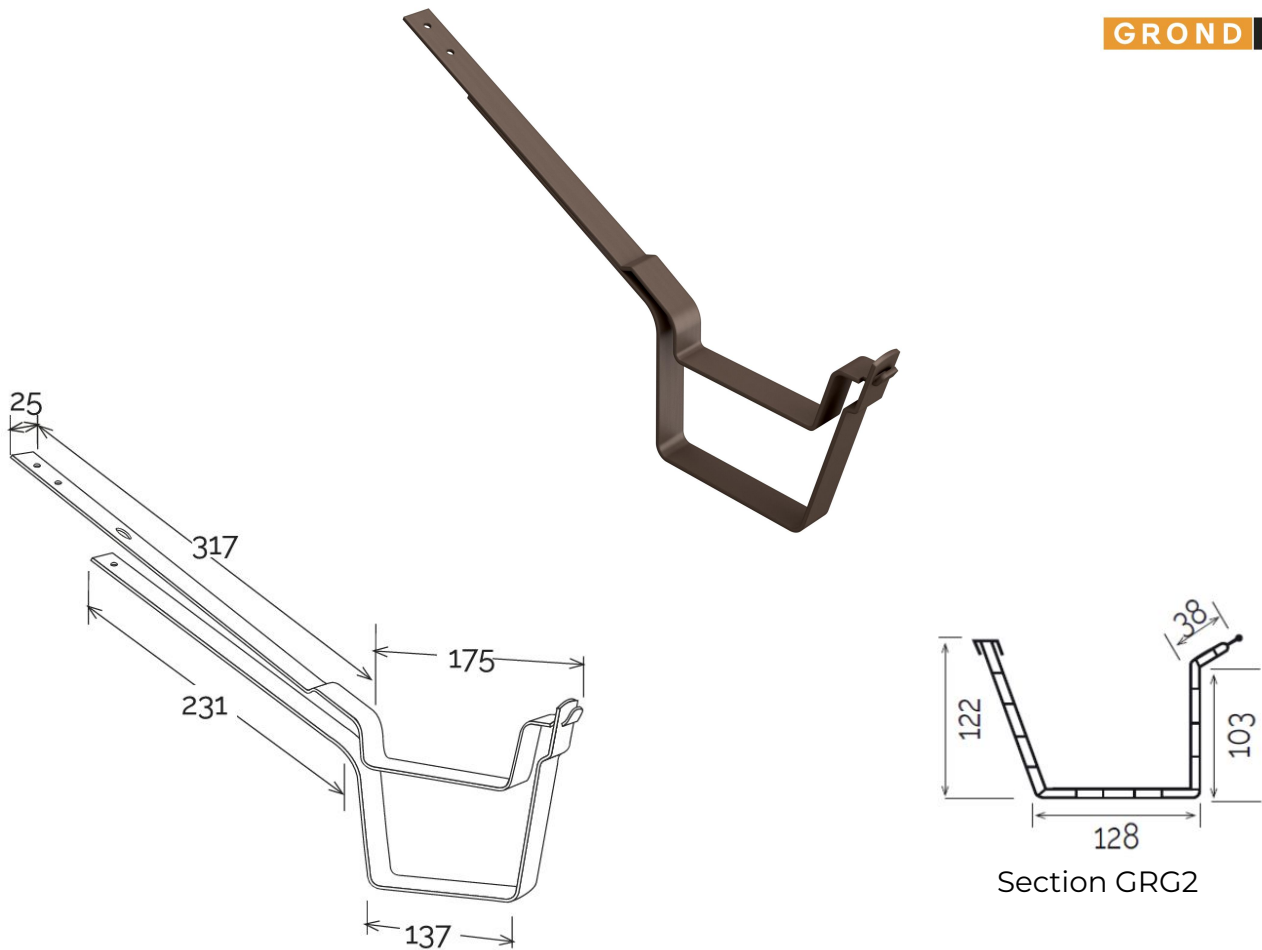

Double metal bracket for double-walled gutter profile G2 **GROND PLAST**

Item	Colour	length mm	width mm	Matched gutter profile
CIG2	brown	492	25	GRG240

Material: Painted metal

Features: The bracket can be fixed under the roof with screws, through the available holes (ø 5,5 mm).