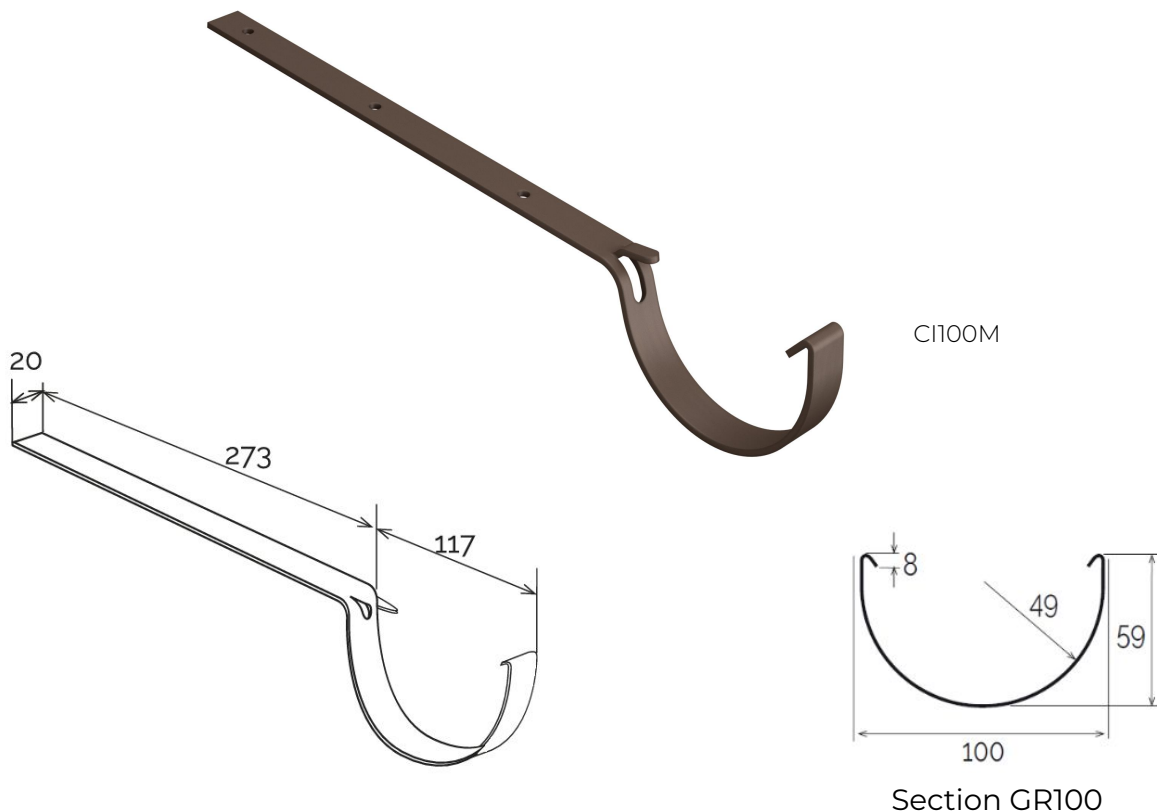

Metal bracket for gutter profile \varnothing 100

Item	Colour	length mm	width mm	height mm	Weight g	Matched gutter profile
CI100GN	grey	390	20	74	208	GR100GN
CI100M	brown	390	20	74	208	GR100MC

Material: painted metal

Features: The bracket can be fixed under the roof with screws, through the available holes (\varnothing 5,5 mm).
It complies with the required load resistance as per standard EN 1462.