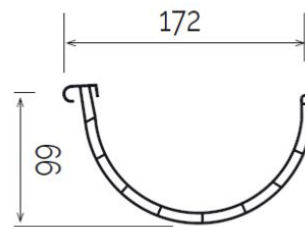

## Outlet adapter $\varnothing$ 80 for double-walled gutter profile G86 **GROND PLAST**

Section GRG86

Item	Colour	$\varnothing$ mm	Matched gutter profile
<b>BT080</b>	brown	80	GRG8640

**Material:** PVC-U

**Features:** Nozzle for connecting TD pipes  $\varnothing$  80 mm to be inserted in the G86 double-walled gutters in the specific holes made by outlet holesaw.

## Outlet adapter $\varnothing$ 100 for double-walled gutter profile G86 **GROND PLAST**

Section GRC86

Item	Colour	$\varnothing$ mm	Matched gutter profile
<b>BT100</b>	brown	100	GRC8640

**Material:** PVC-U

**Features:** Nozzle for connecting TD pipes  $\varnothing$  100 mm to be inserted in the G86 double-walled gutters in the specific holes made by outlet holesaw.