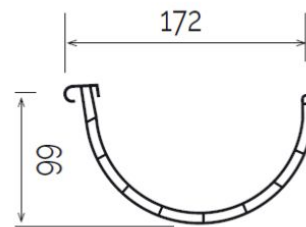

## Outlet adapter $\varnothing$ 80 for double-walled gutter profile G86 **GROND PLAST**

Section GRG86

Item	Colour	$\varnothing$ mm	Matched gutter profile
<b>BT080</b>	brown	80	GRG8640

**Material:** PVC-U

**Features:** Nozzle for connecting TD pipes  $\varnothing$  80 mm to be inserted in the G86 double-walled gutters in the specific holes made by outlet holesaw.

## Outlet adapter $\varnothing$ 100 for double-walled gutter profile G86 **GROND PLAST**

Section GRC86

Item	Colour	$\varnothing$ mm	Matched gutter profile
<b>BT100</b>	brown	100	GRC8640

**Material:** PVC-U

**Features:** Nozzle for connecting TD pipes  $\varnothing$  100 mm to be inserted in the G86 double-walled gutters in the specific holes made by outlet holesaw.