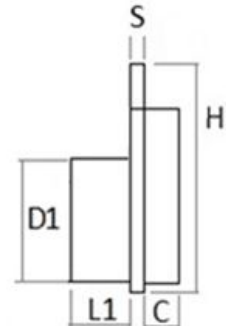

## End socket for drainage channel 400 **PRATIKO**

TCB400

TCA400

Item	A mm	B mm	C mm	d mm	D1 mm	D2 mm	H mm	L1 mm	L2 mm	S mm	Weight g
<b>TCB400</b>	410	32	15	118	125M	-	169	35	-	4	462
<b>TCA400</b>	410	32	15	153	160M	200M	260	30	35	4	728

**Material:** PVC-U

**Colour:** Light grey

**Features:** The outlet is equipped with a pre-fracture line to allow opening with tools.

- TCB400 Suitable for channel CSB400
- TCA400 Suitable for channel CSA400