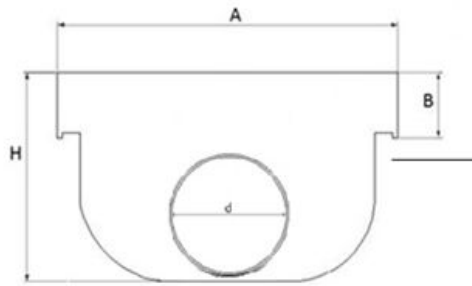

## End socket for drainage channel 400 **PRATIKO**

TCB400

TCA400

Item	A mm	B mm	C mm	d mm	D1 mm	D2 mm	H mm	L1 mm	L2 mm	S mm	Weight g
<b>TCB400</b>	410	32	15	118	125M	-	169	35	-	4	462
<b>TCA400</b>	410	32	15	153	160M	200M	260	30	35	4	728

**Material:** PVC-U

**Colour:** Light grey

**Features:** The outlet is equipped with a pre-fracture line to allow opening with tools.

- TCB400 Suitable for channel CSB400
- TCA400 Suitable for channel CSA400