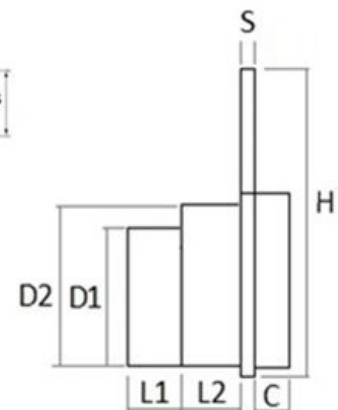

## End socket for drainage channel 400 **PRATIKO**

TCB400

TCA400

Item	A mm	B mm	C mm	d mm	D1 mm	D2 mm	H mm	L1 mm	L2 mm	S mm	Weight g
<b>TCB400</b>	410	32	15	118	125M	-	169	35	-	4	462
<b>TCA400</b>	410	32	15	153	160M	200M	260	30	35	4	728

**Material:** PVC-U

**Colour:** Light grey

**Features:** The outlet is equipped with a pre-fracture line to allow opening with tools.

- TCB400 Suitable for channel CSB400
- TCA400 Suitable for channel CSA400