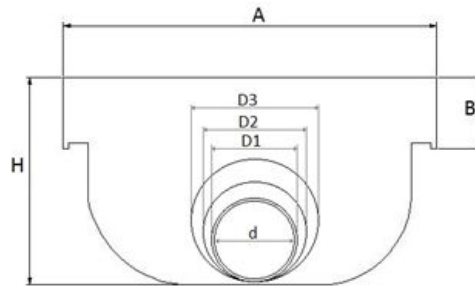

End socket for drainage channel 300 **PRATIKO**

TCB300

TCA300

Item	A mm	B mm	C mm	d mm	D1 mm	D2 mm	D3 mm	H mm	L1 mm	L2 mm	L3 mm	S mm	Weight g
TCB300	310	31	15	92	100M	110M	125M	138	30	30	35	4	400
TCA300	310	31	15	92	100M	110M	125M	260	30	30	35	4	620

Material: PVC-U

Colour: Light grey

Features: The outlet is equipped with a pre-fracture line to allow opening with tools.

- TCB300 Suitable for channel CSB300

- TCA300 Suitable for channel CSA300