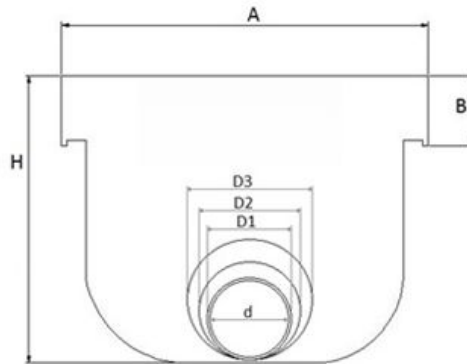

End socket for drainage channel 300 **PRATIKO**

TCB300

TCA300

Item	A mm	B mm	C mm	d mm	D1 mm	D2 mm	D3 mm	H mm	L1 mm	L2 mm	L3 mm	S mm	Weight g
TCB300	310	31	15	92	100M	110M	125M	138	30	30	35	4	400
TCA300	310	31	15	92	100M	110M	125M	260	30	30	35	4	620

Material: PVC-U

Colour: Light grey

Features: The outlet is equipped with a pre-fracture line to allow opening with tools.

- TCB300 Suitable for channel CSB300

- TCA300 Suitable for channel CSA300