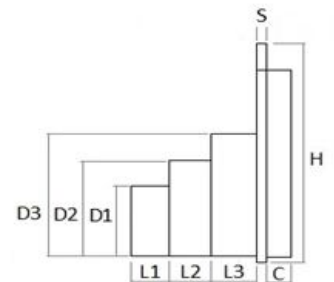

End socket for drainage channel 300 **PRATIKO**

TCB300

TCA300

Item	A mm	B mm	C mm	d mm	D1 mm	D2 mm	D3 mm	H mm	L1 mm	L2 mm	L3 mm	S mm	Weight g
TCB300	310	31	15	92	100M	110M	125M	138	30	30	35	4	400
TCA300	310	31	15	92	100M	110M	125M	260	30	30	35	4	620

Material: PVC-U

Colour: Light grey

Features: The outlet is equipped with a pre-fracture line to allow opening with tools.

- TCB300 Suitable for channel CSB300

- TCA300 Suitable for channel CSA300