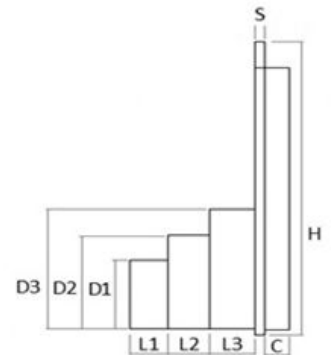

End socket for drainage channel 300 **PRATIKO**

TCB300

TCA300

Item	A mm	B mm	C mm	d mm	D1 mm	D2 mm	D3 mm	H mm	L1 mm	L2 mm	L3 mm	S mm	Weight g
TCB300	310	31	15	92	100M	110M	125M	138	30	30	35	4	400
TCA300	310	31	15	92	100M	110M	125M	260	30	30	35	4	620

Material: PVC-U

Colour: Light grey

Features: The outlet is equipped with a pre-fracture line to allow opening with tools.

- TCB300 Suitable for channel CSB300

- TCA300 Suitable for channel CSA300