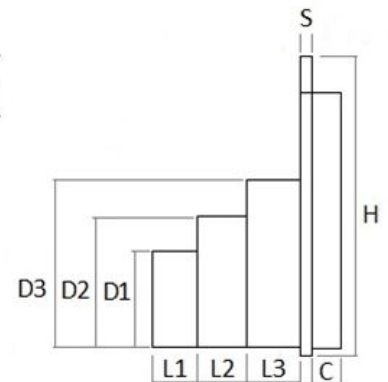

End socket for drainage channel 200 **PRATIKO**

TCB200

TCA200

Item	A mm	B mm	C mm	d mm	D1 mm	D2 mm	D3 mm	H mm	L1 mm	L2 mm	L3 mm	S mm	Weight g
TCB200	207	27	15	67	75M	80M	-	107	30	35	-	3,5	178
TCA200	207	27	15	92	100M	110M	125M	177	30	30	35	3,5	320

Material: PVC-U

Colour: Light grey

Features: The outlet is equipped with a pre-fracture line to allow opening with tools.

- TCB200 Suitable for channel CSB200

- TCA200 Suitable for channel CSA200

FIRST PLAST S.r.l.
Località Isola Grande
17041 ALTARE (SV) - ITALIA
Tel. +39 019 58511
Email: export.first@firstcor.com