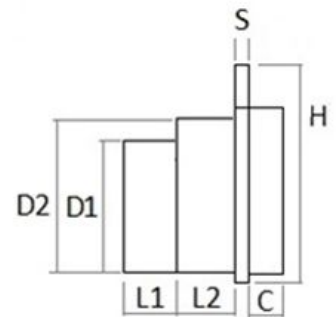

End socket for drainage channel 200 **PRATIKO**

TCB200

TCA200

Item	A mm	B mm	C mm	d mm	D1 mm	D2 mm	D3 mm	H mm	L1 mm	L2 mm	L3 mm	S mm	Weight g
TCB200	207	27	15	67	75M	80M	-	107	30	35	-	3,5	178
TCA200	207	27	15	92	100M	110M	125M	177	30	30	35	3,5	320

Material: PVC-U

Colour: Light grey

Features: The outlet is equipped with a pre-fracture line to allow opening with tools.

- TCB200 Suitable for channel CSB200

- TCA200 Suitable for channel CSA200

FIRST PLAST S.r.l.
Località Isola Grande
17041 ALTARE (SV) - ITALIA
Tel. +39 019 58511
Email: export.first@firstcor.com