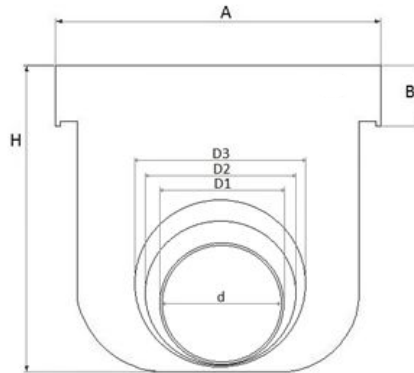

End socket for drainage channel 200 **PRATIKO**

TCB200

TCA200

Item	A mm	B mm	C mm	d mm	D1 mm	D2 mm	D3 mm	H mm	L1 mm	L2 mm	L3 mm	S mm	Weight g
TCB200	207	27	15	67	75M	80M	-	107	30	35	-	3,5	178
TCA200	207	27	15	92	100M	110M	125M	177	30	30	35	3,5	320

Material: PVC-U

Colour: Light grey

Features: The outlet is equipped with a pre-fracture line to allow opening with tools.

- TCB200 Suitable for channel CSB200

- TCA200 Suitable for channel CSA200

FIRST PLAST S.r.l.
Località Isola Grande
17041 ALTARE (SV) - ITALIA
Tel. +39 019 58511
Email: export.first@firstcor.com