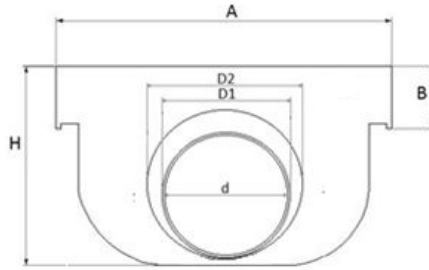

End socket for drainage channel 200 **PRATIKO**

TCB200

TCA200

Item	A mm	B mm	C mm	d mm	D1 mm	D2 mm	D3 mm	H mm	L1 mm	L2 mm	L3 mm	S mm	Weight g
TCB200	207	27	15	67	75M	80M	-	107	30	35	-	3,5	178
TCA200	207	27	15	92	100M	110M	125M	177	30	30	35	3,5	320

Material: PVC-U

Colour: Light grey

Features: The outlet is equipped with a pre-fracture line to allow opening with tools.

- TCB200 Suitable for channel CSB200

- TCA200 Suitable for channel CSA200

FIRST PLAST S.r.l.
Località Isola Grande
17041 ALTARE (SV) - ITALIA
Tel. +39 019 58511
Email: export.first@firstcor.com