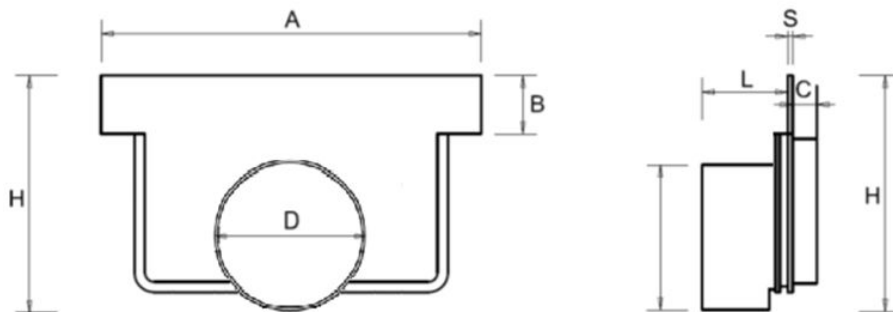

## Shallow end socket for channels 130 **PRATIKO XL - EASY**

Item	A mm	B mm	C mm	D mm	H mm	L mm	S mm	Weight g
<b>TCB13050PP</b>	138	22	8	50	84	25	1,7	34
<b>TCB13063PP</b>	138	22	8	63	85	25	1,7	38

**Material:** Polypropylene

**Colour:** Grey

**Features:** The outlet is equipped with a pre-fracture line to allow opening with tools.