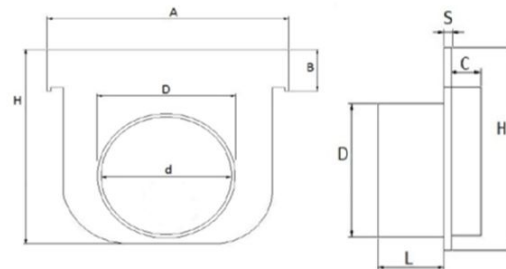

End socket for drainage channel 130 **PRATIKO**

TCB130

TCA130

TCA131

Item	A mm	B mm	C mm	d mm	D mm	H mm	L mm	S mm	Weight g
TCB130	136	26	15	34	40	72	30	3	58
TCA130	136	26	15	92	100	146	30	3	128
TCA131	136	26	15	104	110	146	44	3	138

Material: PVC-U

Colour: Light grey

Features: The outlet is equipped with a pre-fracture line to allow opening with tools.