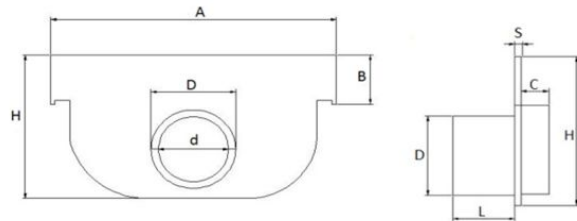

End socket for drainage channel 130 **PRATIKO**

TCB130

TCA130

TCA131

Item	A mm	B mm	C mm	d mm	D mm	H mm	L mm	S mm	Weight g
TCB130	136	26	15	34	40	72	30	3	58
TCA130	136	26	15	92	100	146	30	3	128
TCA131	136	26	15	104	110	146	44	3	138

Material: PVC-U

Colour: Light grey

Features: The outlet is equipped with a pre-fracture line to allow opening with tools.