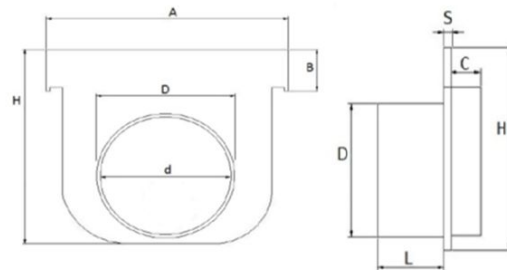

End socket for drainage channel 130 **PRATIKO**

TCB130

TCA130

TCA131

Item	A mm	B mm	C mm	d mm	D mm	H mm	L mm	S mm	Weight g
TCB130	136	26	15	34	40	72	30	3	58
TCA130	136	26	15	92	100	146	30	3	128
TCA131	136	26	15	104	110	146	44	3	138

Material: PVC-U

Colour: Light grey

Features: The outlet is equipped with a pre-fracture line to allow opening with tools.