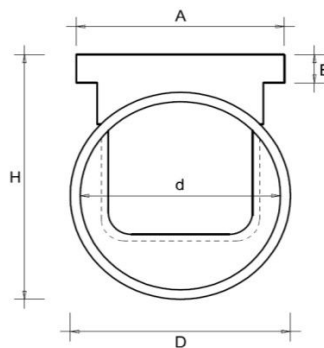

End socket for channel 100 **PRATIKO EASY**

TCB100PP

Shallow
stoperd

TCA100PP

Deep
stoperd

Item	A mm	B mm	C mm	d mm	D mm	H mm	L mm	S mm	Weight g
TCB100PP	104	14	8	44	50M	70	38	3	42
TCA100PP	106	14	8	-	100M	125	24	2	50

Material: Polypropylene

Colour: Light grey

Features: The outlet is equipped with a pre-fracture line to allow opening with tools.