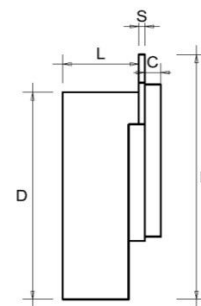

End socket for channel 100 **PRATIKO EASY**

TCB100PP

Shallow
stoperd

TCA100PP

Deep
stoperd

Item	A mm	B mm	C mm	d mm	D mm	H mm	L mm	S mm	Weight g
TCB100PP	104	14	8	44	50M	70	38	3	42
TCA100PP	106	14	8	-	100M	125	24	2	50

Material: Polypropylene

Colour: Light grey

Features: The outlet is equipped with a pre-fracture line to allow opening with tools.