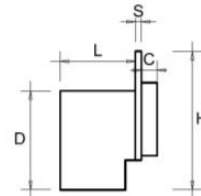

End socket for channel 100 **PRATIKO EASY**

TCB100PP

Shallow
stoperd

TCA100PP

Deep
stoperd

Item	A mm	B mm	C mm	d mm	D mm	H mm	L mm	S mm	Weight g
TCB100PP	104	14	8	44	50M	70	38	3	42
TCA100PP	106	14	8	-	100M	125	24	2	50

Material: Polypropylene

Colour: Light grey

Features: The outlet is equipped with a pre-fracture line to allow opening with tools.