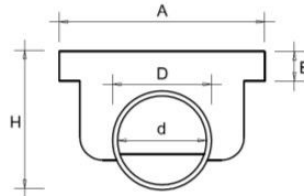

End socket for channel 100 **PRATIKO EASY**

TCB100PP

Shallow
stoperd

TCA100PP

Deep
stoperd

Item	A mm	B mm	C mm	d mm	D mm	H mm	L mm	S mm	Weight g
TCB100PP	104	14	8	44	50M	70	38	3	42
TCA100PP	106	14	8	-	100M	125	24	2	50

Material: Polypropylene

Colour: Light grey

Features: The outlet is equipped with a pre-fracture line to allow opening with tools.