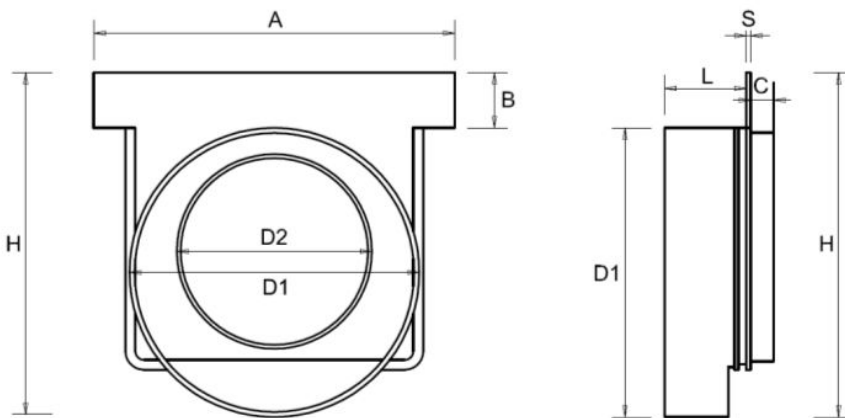

## Deep end socket for channels 130 **PRATIKO XL - EASY**

TCA13080PP - TCA13090PP

TCA130711PP

Item	A mm	B mm	C mm	D / D1 mm	D2	H mm	L mm	S mm	Weight g
<b>TCA13080PP</b>	138	22	8	80-80,3	-	114	25	1,7	54
<b>TCA13090PP</b>	138	22	8	90-90,3	-	114	25	1,7	56
<b>TCA130711PP</b>	138	22	8	110	75	131	31	1,7	75

**Material:** Polypropylene

**Colour:** Grey

**Features:** The outlet is equipped with a pre-fracture line to allow opening with tools.