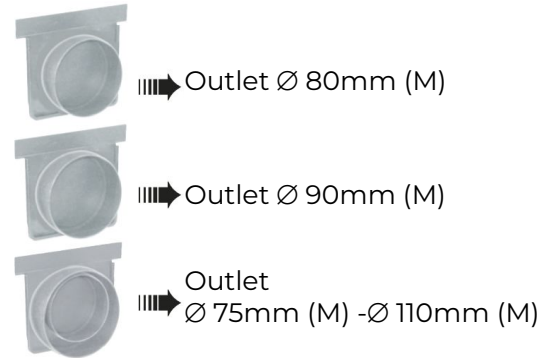

## Deep end socket for channels 130 **PRATIKO XL - EASY**

TCA13080PP - TCA13090PP

TCA130711PP

Item	A mm	B mm	C mm	D / D1 mm	D2	H mm	L mm	S mm	Weight g
<b>TCA13080PP</b>	138	22	8	80-80,3	-	114	25	1,7	54
<b>TCA13090PP</b>	138	22	8	90-90,3	-	114	25	1,7	56
<b>TCA130711PP</b>	138	22	8	110	75	131	31	1,7	75

**Material:** Polypropylene

**Colour:** Grey

**Features:** The outlet is equipped with a pre-fracture line to allow opening with tools.