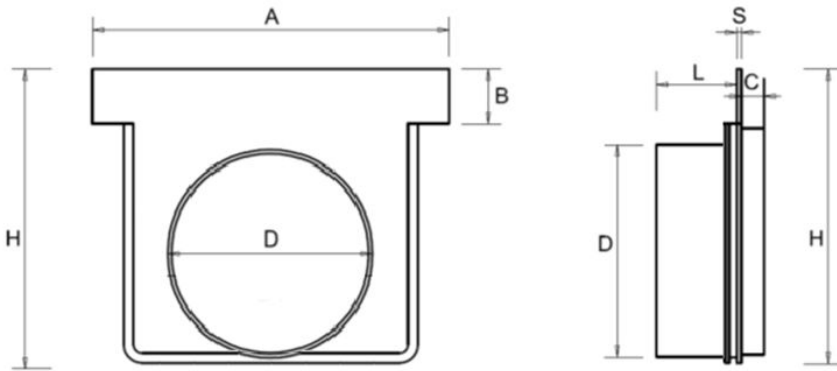

## Deep end socket for channels 130 **PRATIKO XL - EASY**

TCA13080PP - TCA13090PP

TCA130711PP

Item	A mm	B mm	C mm	D / D1 mm	D2	H mm	L mm	S mm	Weight g
<b>TCA13080PP</b>	138	22	8	80-80,3	-	114	25	1,7	54
<b>TCA13090PP</b>	138	22	8	90-90,3	-	114	25	1,7	56
<b>TCA130711PP</b>	138	22	8	110	75	131	31	1,7	75

**Material:** Polypropylene

**Colour:** Grey

**Features:** The outlet is equipped with a pre-fracture line to allow opening with tools.