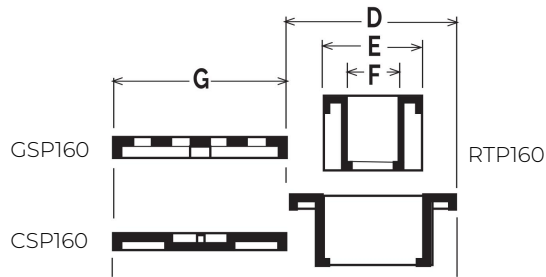

Accessories for pluvial boxes 165x320

GSP160

RTP160

CSP160

Item	D mm	E mm	F mm	G mm
RTP160	160x160	∅ 100	∅ 80	-
GSP160	-	-	-	160x160
CSP160	-	-	-	160x160

Material: Polypropylene

Colour: Light grey

Features: Pipe coupling adapters (RTP160), Grates and Covers (GSP160, CSP160)