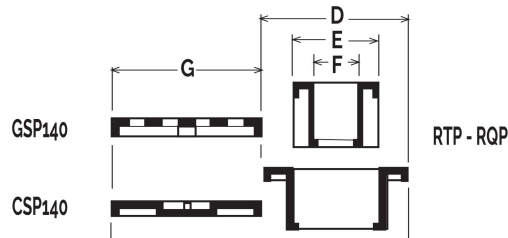

Accessories for pluvial boxes 135x256

GSP140

RTP140

CSP140

RQP140

Item	D mm	E mm	F mm	G mm
RTP140	129x129	∅ 100	∅ 80	-
RQP140	129x129	∅ 100	∅ 80	-
GSP140	-	-	-	129x129
CSP140	-	-	-	129x129

Material: Polypropylene

Colour: Light grey

Features: Pipe coupling adapters (RTP140, RQP140), Grates and Covers (GSP140, CSP140)